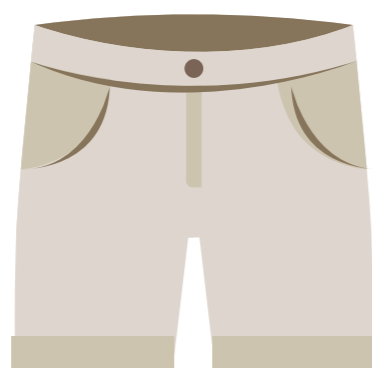

2026-2027

ICS Hoodie

Cardigan/Hoodie/Sweatshirt

Blue / White / Grey / Black
(solid colors without logos of any kind)

Navy Blue
ICS Polo Shirt

Navy Blue
ICS Polo Shirt

PE Shirt

Khaki Shorts

Khaki Cargo Shorts

PE Shorts
Required for MS & HS;
5th graders may wear PE shorts
if they choose

ICS Cap
Mandatory for ES