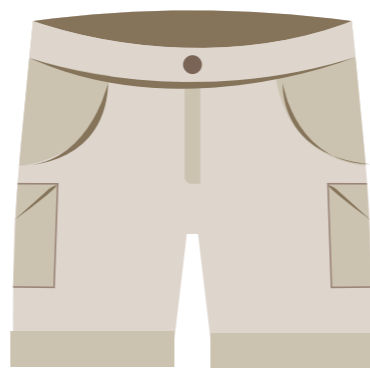

2026-2027

ICS Hoodie

Cardigan/Hoodie/Sweatshirt

Blue / White / Grey / Black
(solid colors without logos of any kind)

Navy Blue
ICS Polo Shirt

Navy Blue
ICS Polo Shirt

PE Shirt

Khaki Shorts

Khaki Cargo Shorts

PE Shorts
Required for MS & HS;
5th graders may wear PE shorts
if they choose

ICS Cap
Mandatory for ES