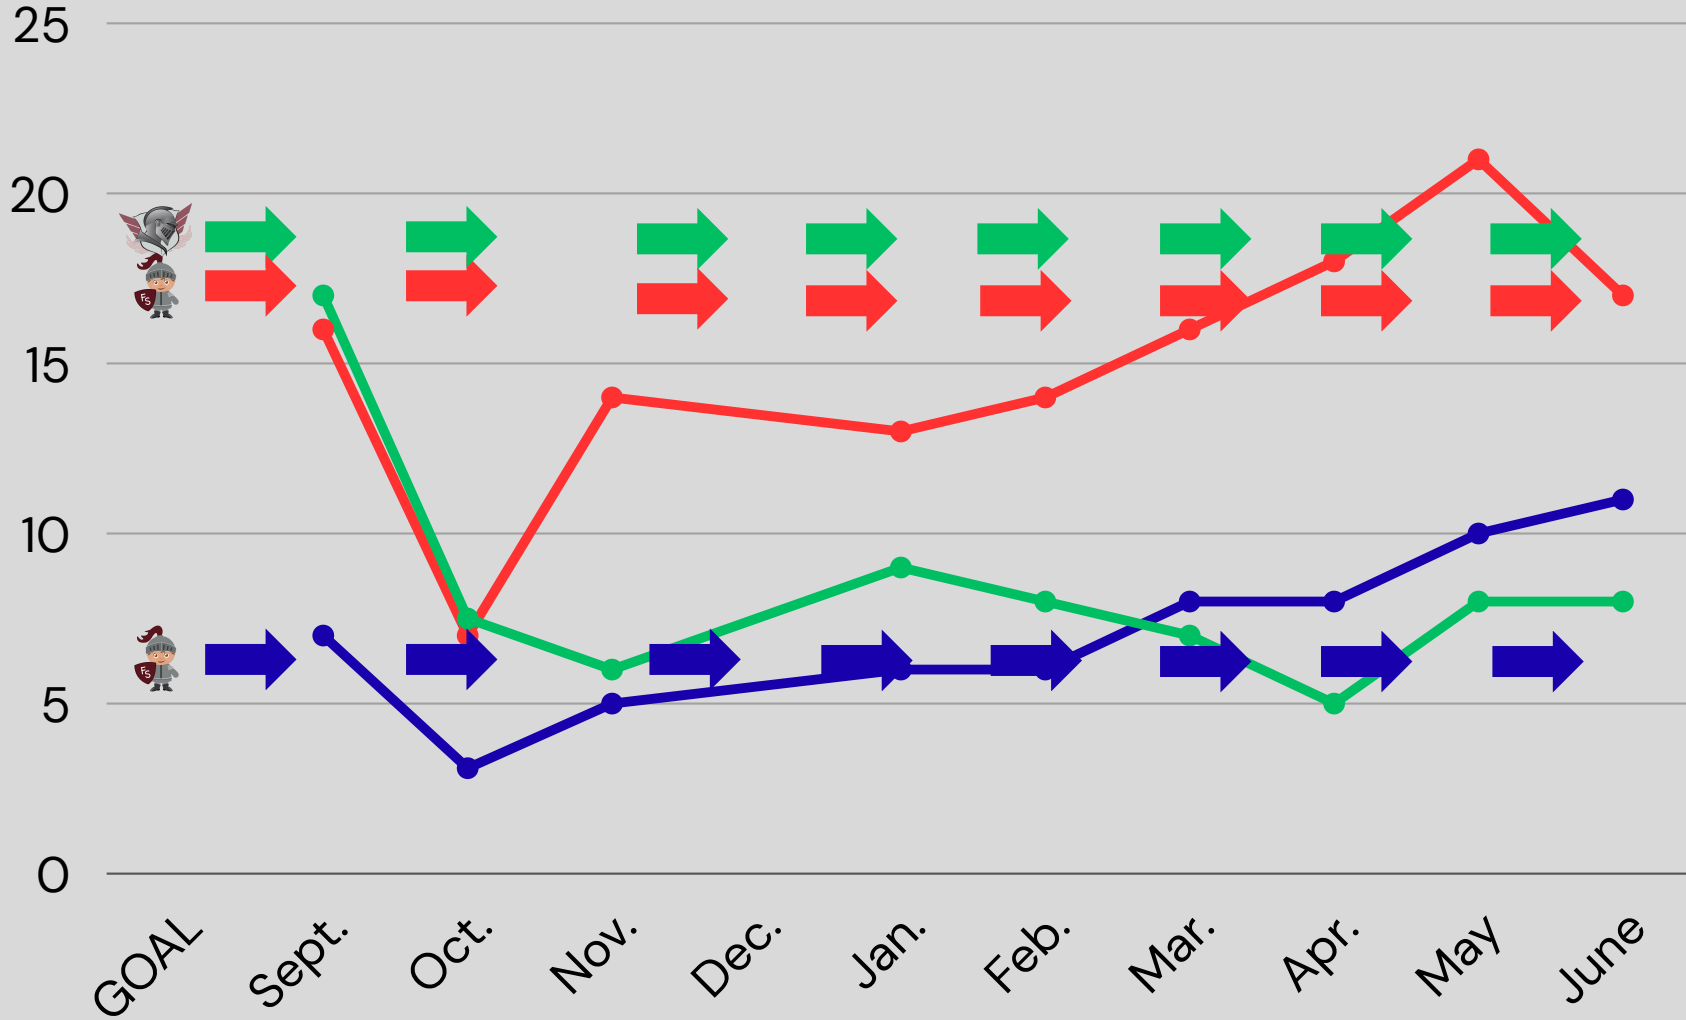

# ABC GOALS

As of 6/30/26

ATTENDANCE  
 GOAL= 14%

BEHAVIOR  
 GOAL= 5%

COURSE SUCCESS  
 GOAL=15%