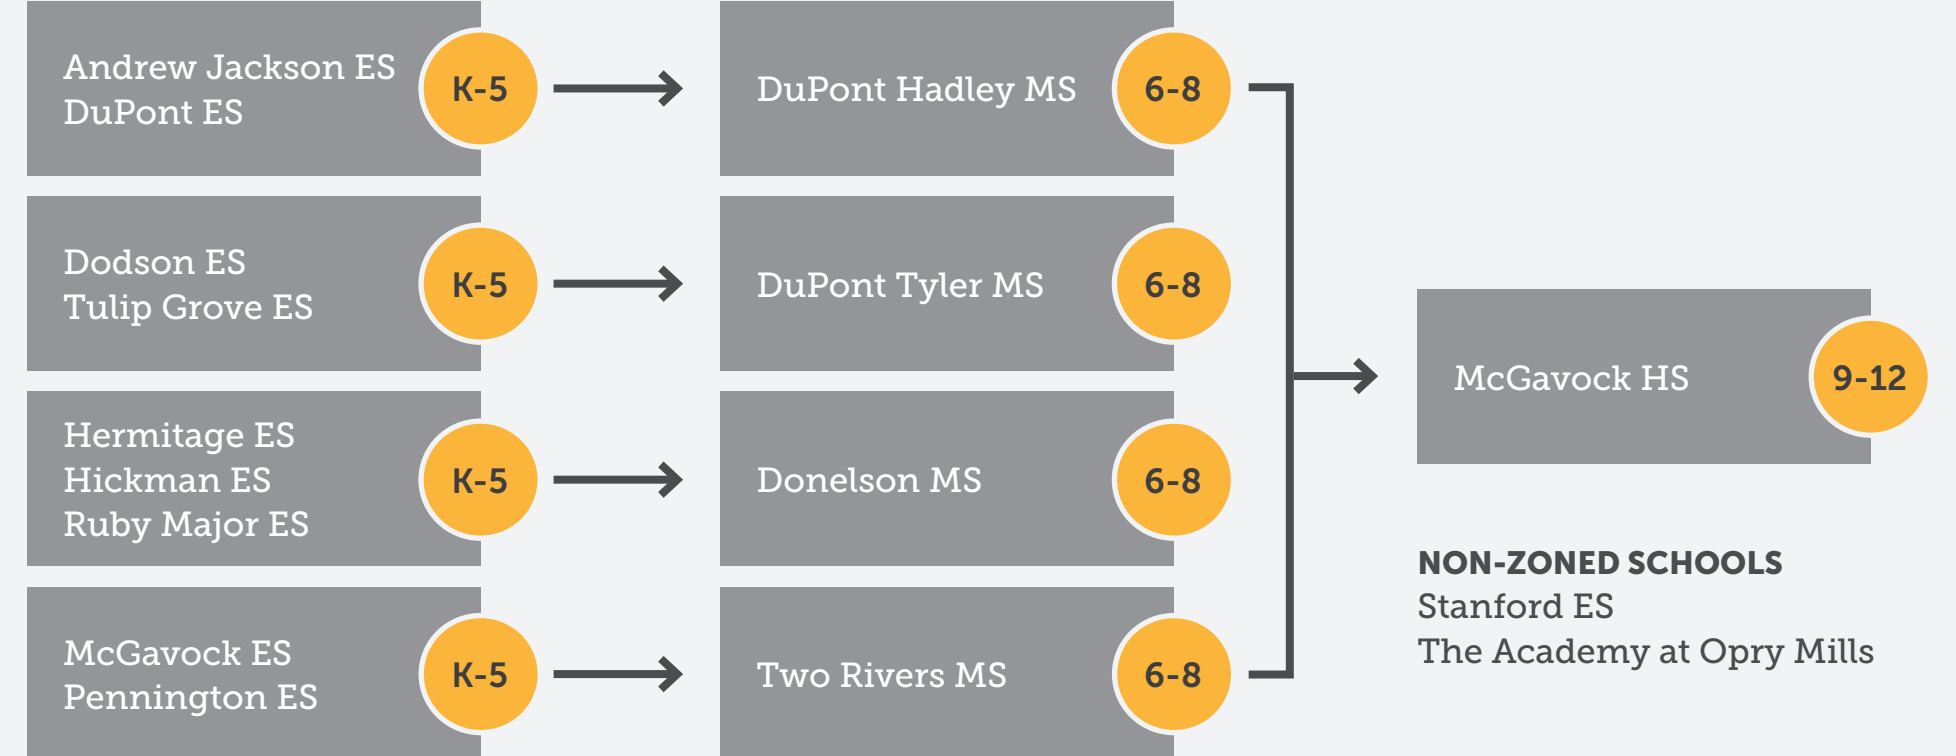

MCGAVOCK CLUSTER

NON-ZONED SCHOOLS
Stanford ES
The Academy at Opry Mills