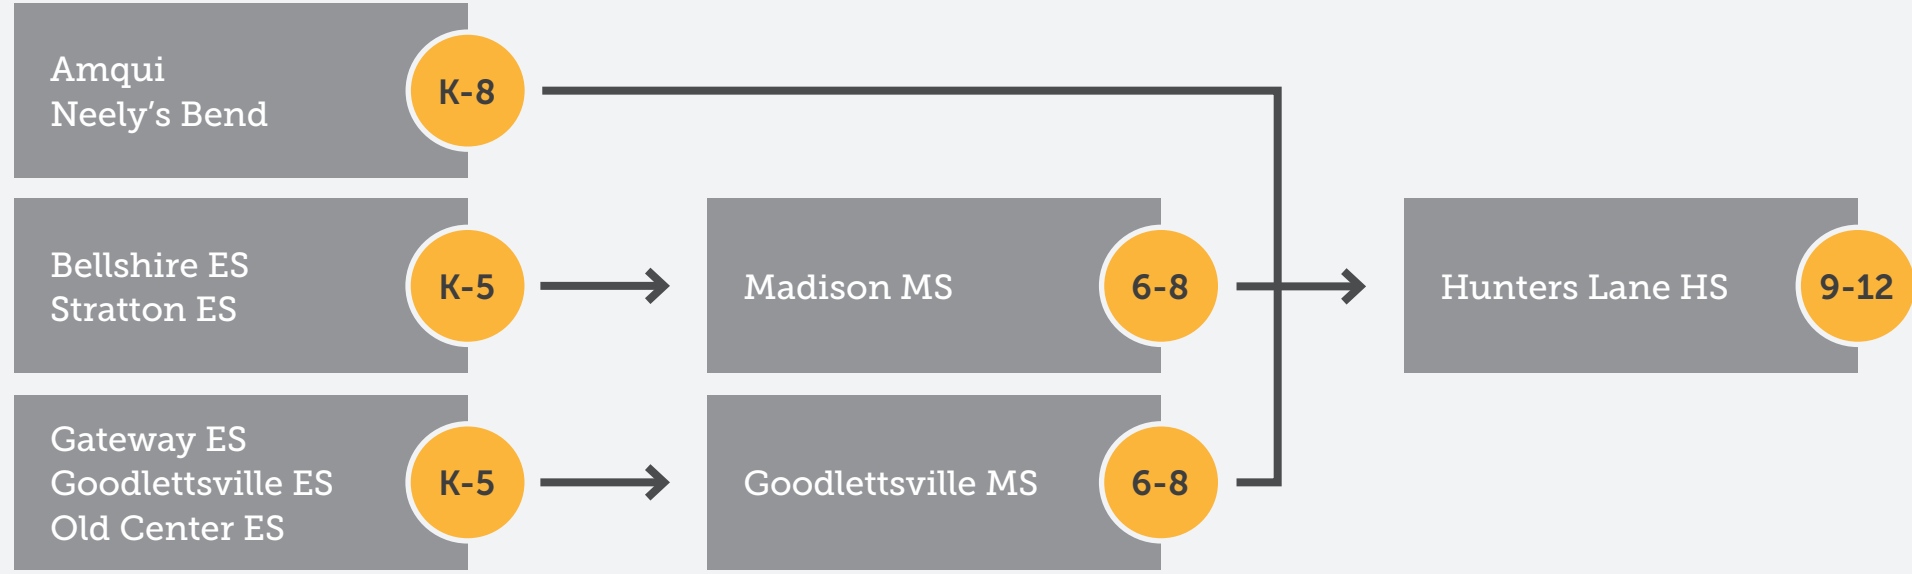

PATHWAYS FOR MNPS SCHOOLS: 2026-2027

NORTHWEST QUADRANT

HUNTERS LANE CLUSTER

CHARTER SCHOOLS
RePublic HS
Smithson Craighead Academy

PEARL-COHN CLUSTER

CHARTER SCHOOLS
Nashville Prep
Purpose Prep

NON-ZONED SCHOOLS
W.A. Bass Adult Program
W.A. Bass ALC
Transitions at Bass
Martin Luther King Jr. Magnet Middle School at Head Campus

SOUTHWEST QUADRANT

HILLSBORO CLUSTER

NON-ZONED SCHOOLS
Carter-Lawrence ES
Glendale ES
Harris-Hillman Special Education
Rose Park MS

LAWSON CLUSTER

CHARTER SCHOOLS
Nashville Classical West

NON-ZONED SCHOOLS
Early College HS
MNPS Virtual School
Nashville Big Picture HS