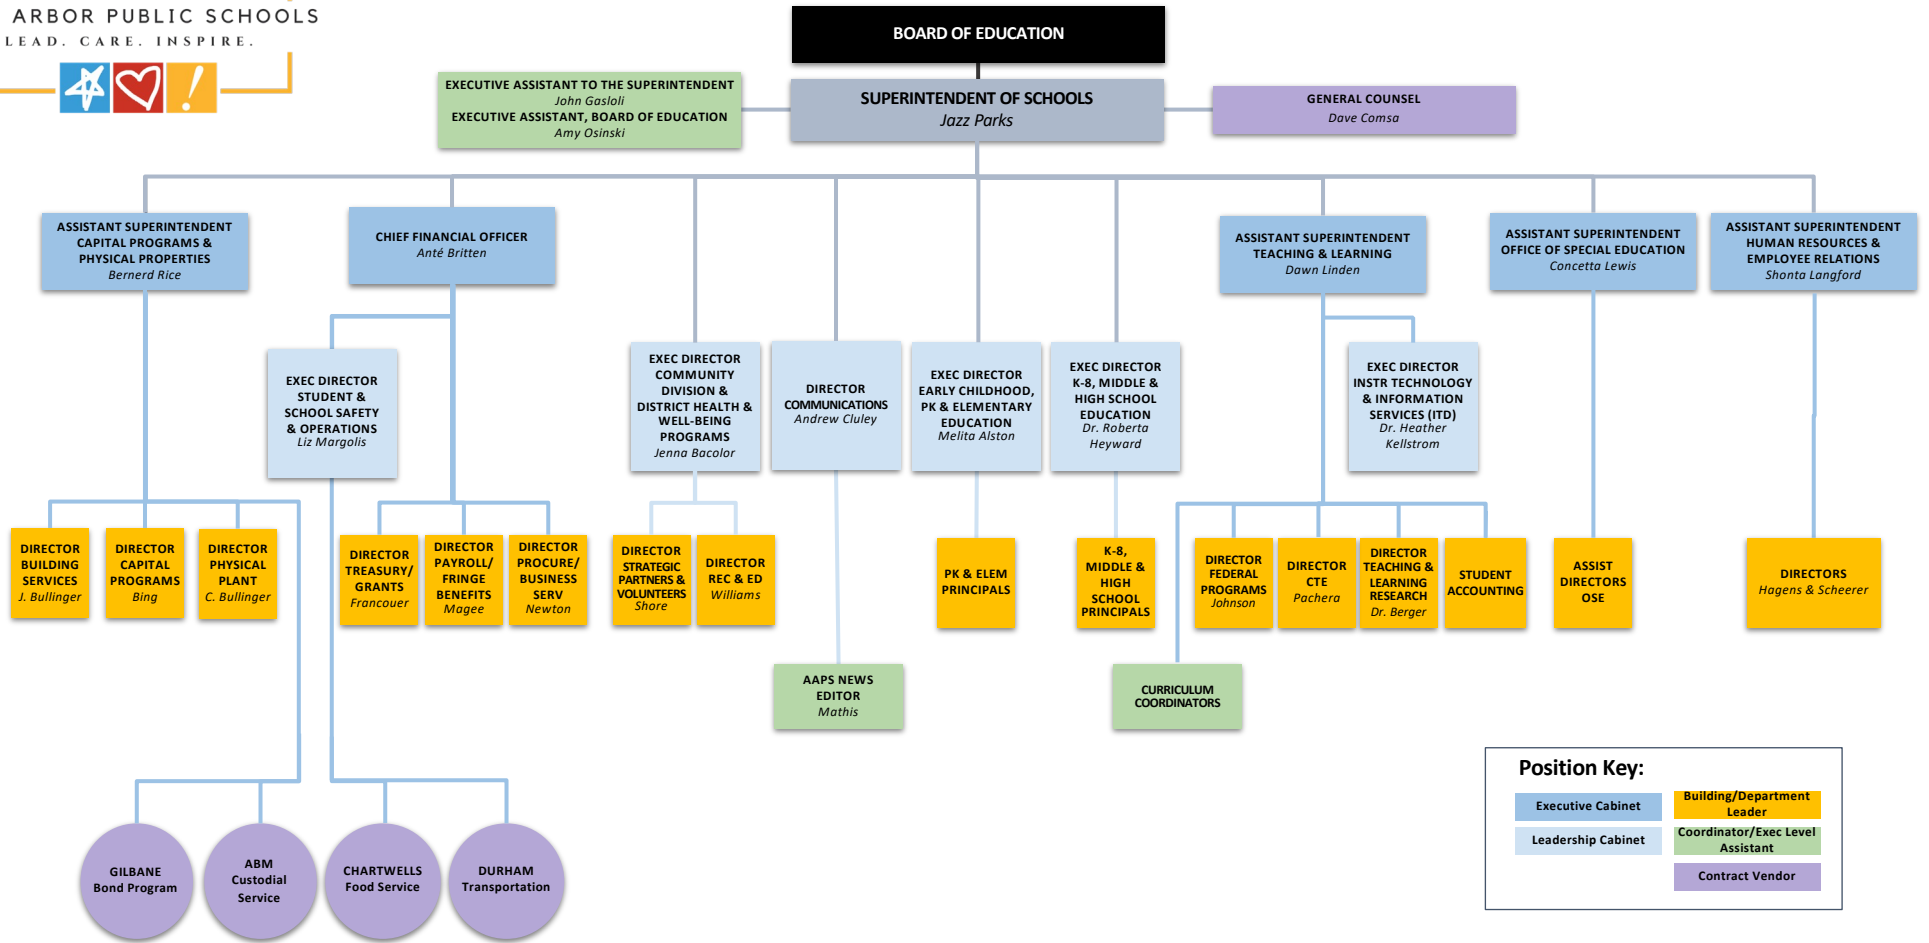

DISTRICT LEADERSHIP MAP

Position Key:

Executive Cabinet	Building/Department Leader
Leadership Cabinet	Coordinator/Exec Level Assistant
	Contract Vendor