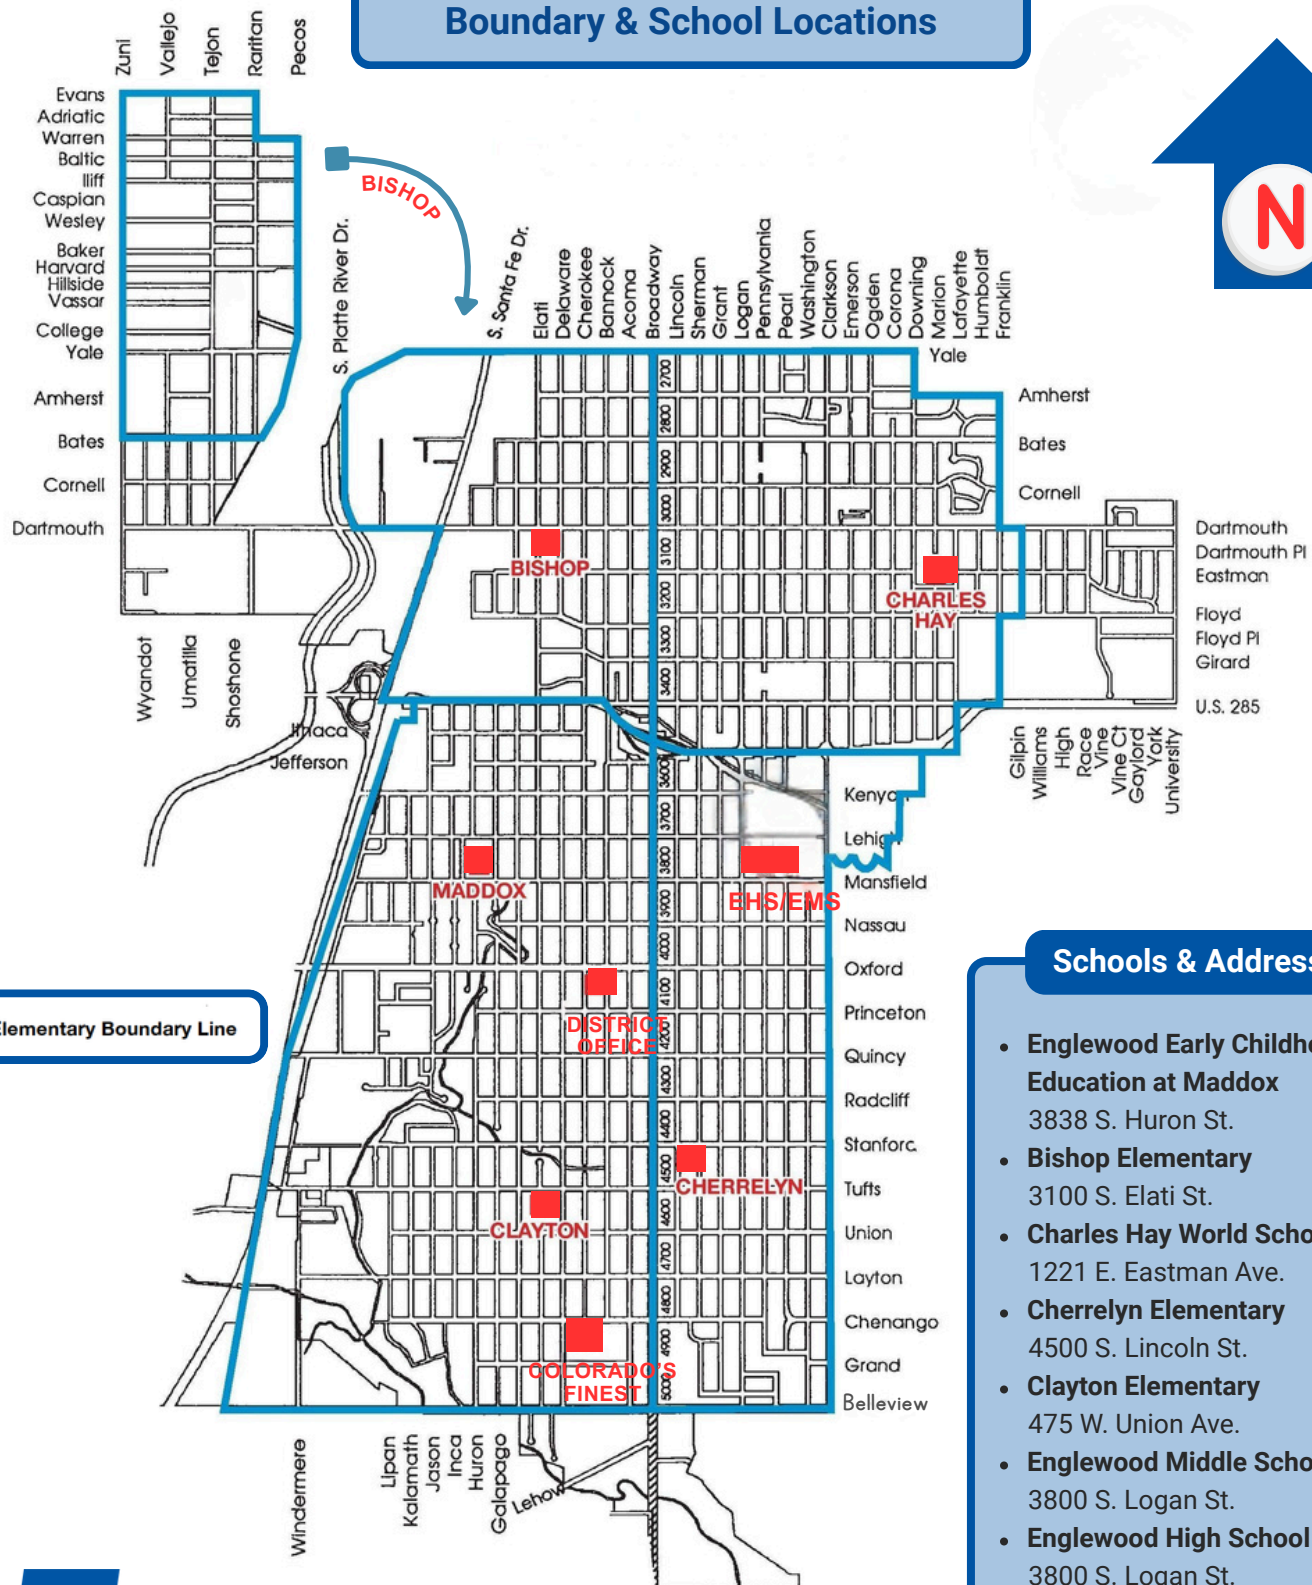

Find Your Englewood School. Live outside the boundary? You may still be able to apply through choice enrollment. Our schools serve students from early childhood through high school.

ENGLEWOOD SCHOOLS

Boundary & School Locations

— Elementary Boundary Line

Schools & Addresses

- **Englewood Early Childhood Education at Maddox**
3838 S. Huron St.
- **Bishop Elementary**
3100 S. Elati St.
- **Charles Hay World School**
1221 E. Eastman Ave.
- **Cherrelyn Elementary**
4500 S. Lincoln St.
- **Clayton Elementary**
475 W. Union Ave.
- **Englewood Middle School**
3800 S. Logan St.
- **Englewood High School**
3800 S. Logan St.
- **Colorado's Finest High School of Choice**
300 W. Chenango Ave.