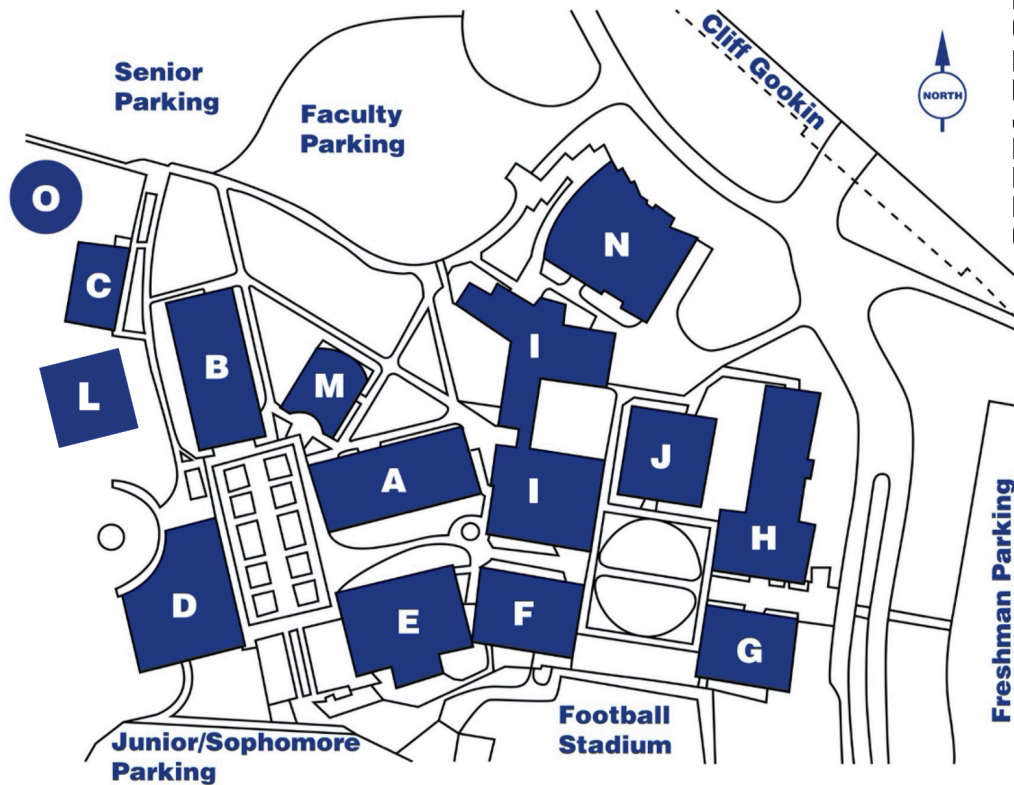

- A - Language/Social Studies
- B - Science
- C - Visual Arts
- D - Fine Arts
- E - Wood Floor Gym
- F - Football
- G - Cafeteria
- H - Math
- I - Career Tech/Attendance
- J - Administration
- L - Multi-purpose/JROTC
- M - Media Center
- N - Performing Arts Center
- O - Dome/Shelter

<b>Regular Schedule</b>		<b>60% Day Schedule</b>
1st Block 8:00-9:20		1st Block 8:00-8:35
2nd Block 9:25-10:45		2nd Block 8:40-9:15
3rd Block 10:50-12:50 (includes lunch)		3rd Block 9:20-11:20 (includes lunch)
1st Lunch - H building 10:50-11:15		1st Lunch - H building 9:20-9:45
2nd Lunch - B & C buildings 11:20-11:45		2nd Lunch - B & C buildings 9:50-10:15
3rd Lunch - A building 11:50-12:15		3rd Lunch - A building 10:20-10:45
4th Lunch - D, I, J, L, Gyms 12:25-12:50		4th Lunch - D, I, J, L, Gyms 10:50-11:15
4th Block 12:55-2:15		4th Block 11:20-12:00
Wave Time 2:20-3:20		