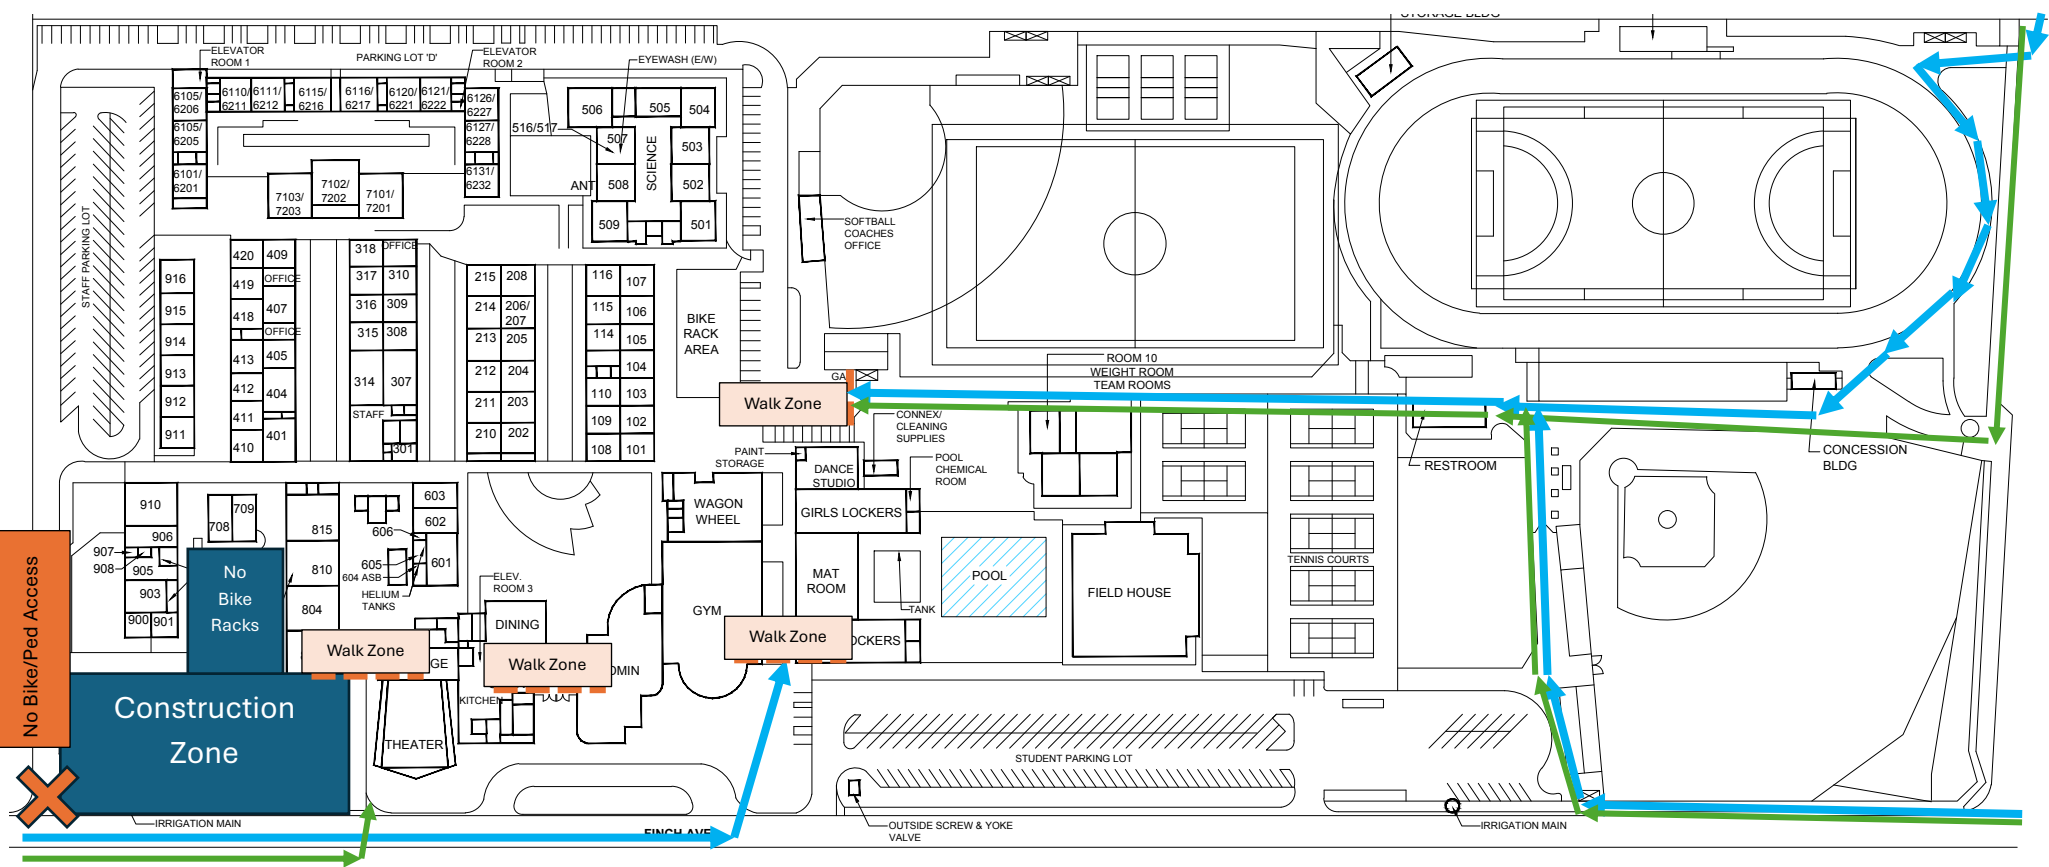

Bike/Ped Map 2026-2027

Bike Path
Ped Path

Cupertino High School
10100 Finch Ave, Cupertino, CA 95014
p. 408-366-7300 | f. 408-225-8466