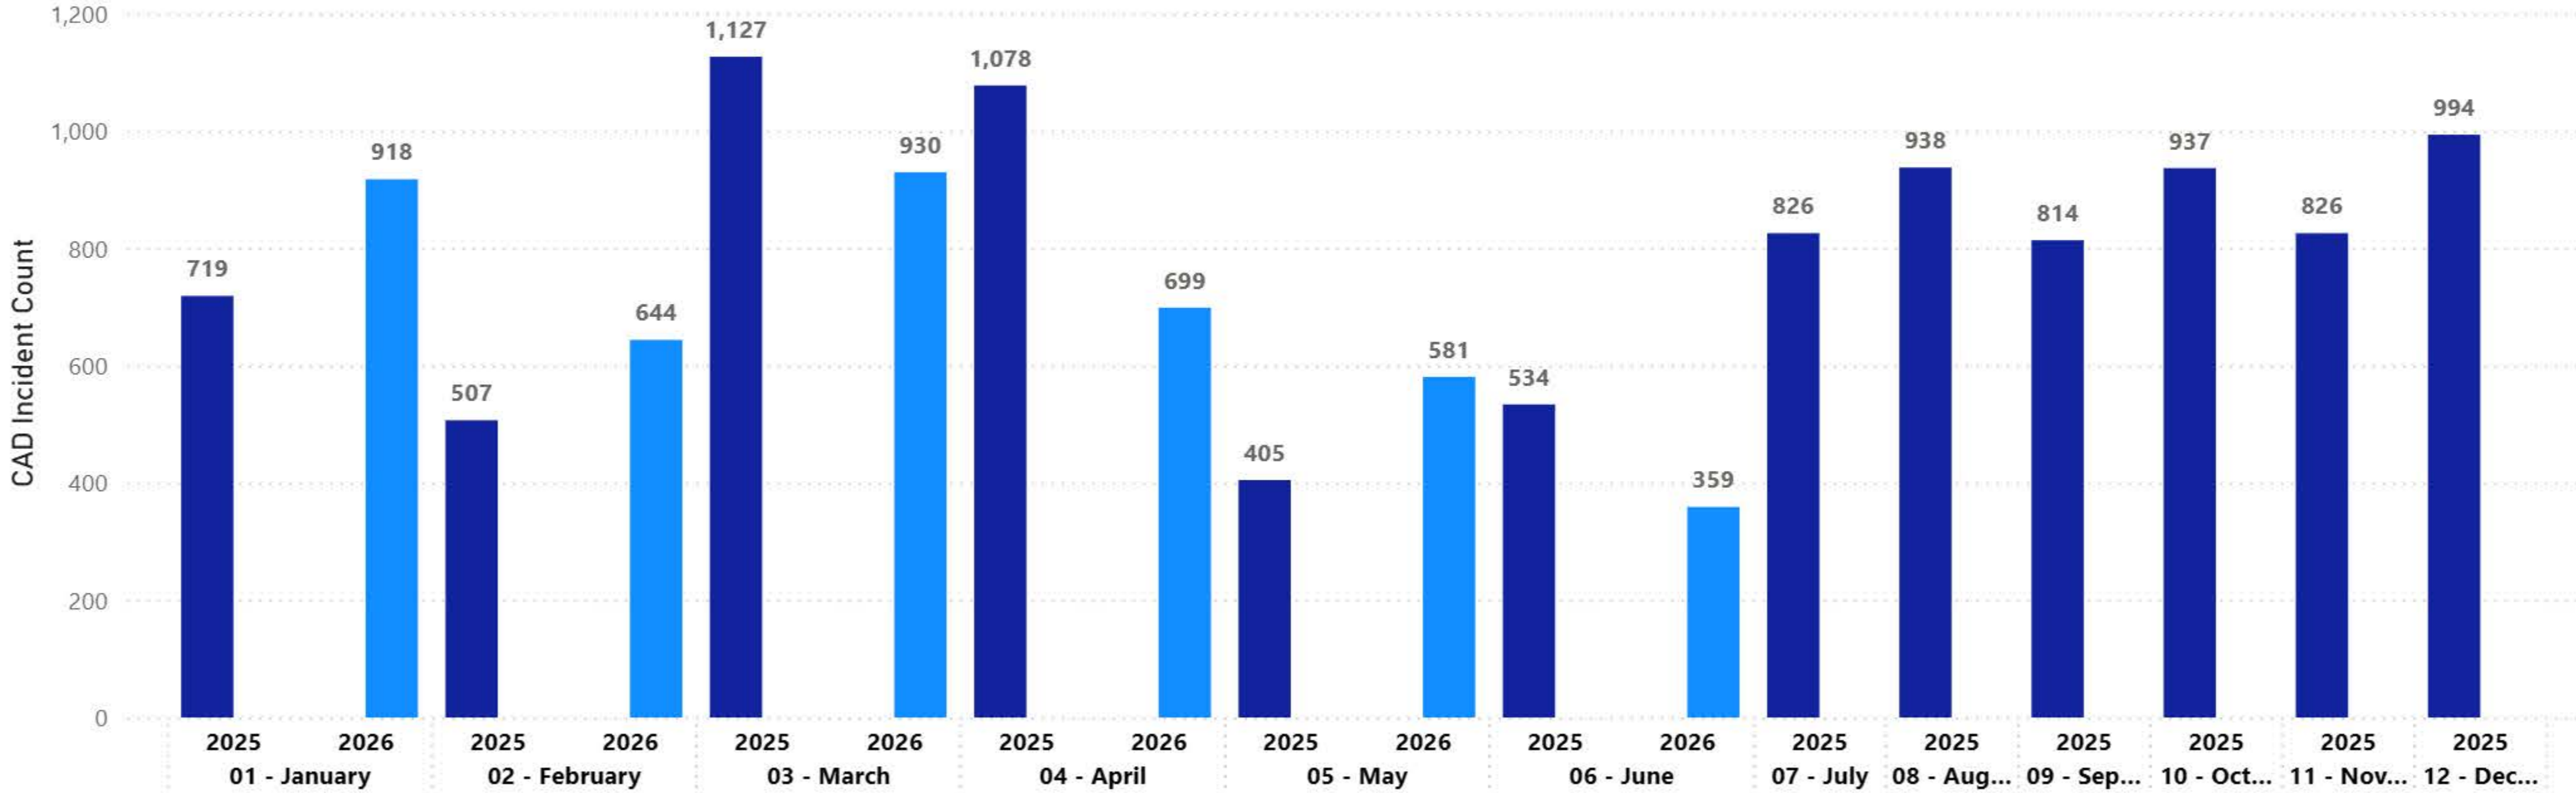

### Car Stops By Month

Year ● 2025 ● 2026

Actual Call Type	2025	2026	Total
CAR STOP	9,705	4,131	13,836
<b>Total</b>	<b>9,705</b>	<b>4,131</b>	<b>13,836</b>