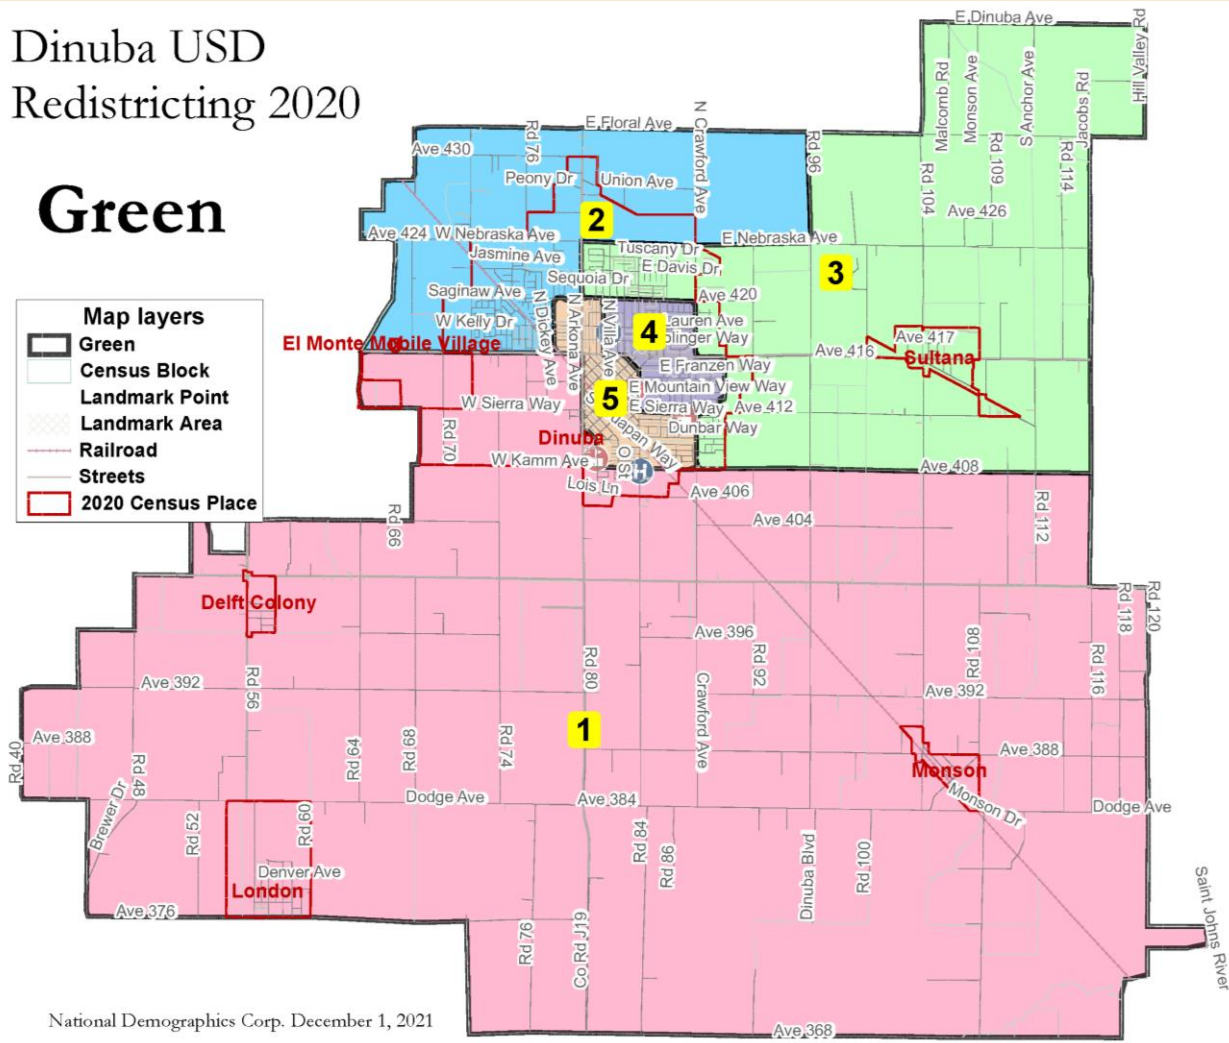

Dinuba USD Redistricting 2020

Green

- Map layers**
- Green
 - Census Block
 - Landmark Point
 - Landmark Area
 - Railroad
 - Streets
 - 2020 Census Place

National Demographics Corp. December 1, 2021

Dinuba USD Demographics - Green Map

District	1	2	3	4	5	Total
Total Pop	6,180	6,214	6,308	6,291	6,397	31,390
Deviation from ideal	-98	-64	30	13	119	217
% Deviation	-1.56%	-1.02%	0.48%	0.21%	1.90%	3.46%
Citizen Voting Age Pop						
% Hisp	64%	71%	75%	75%	84%	
% NH White	31%	24%	22%	24%	13%	