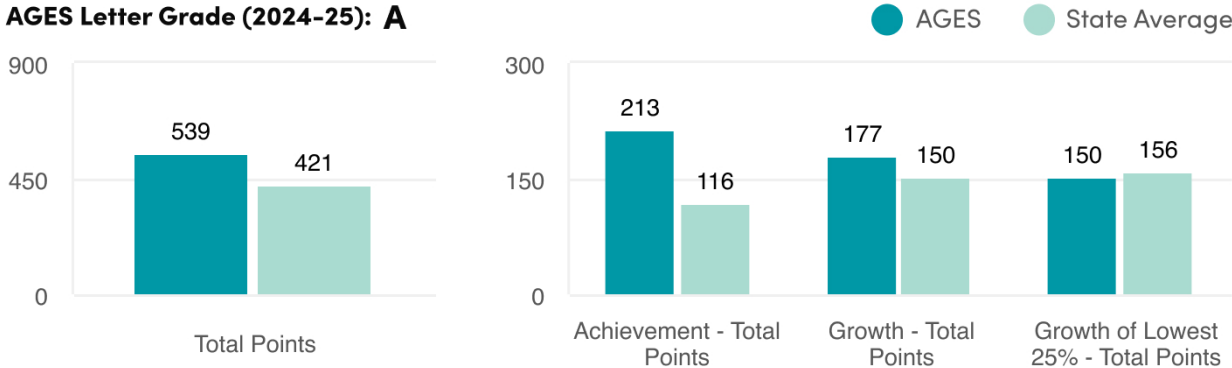

Apple Glen

ELEMENTARY SCHOOL

Demographic Data

Arkansas State Accountability Report

(Complete report card: <http://myschoolinfo.arkansas.gov>)

The state accountability system reports student achievement and improvement on standardized tests and other indicators from year to year. The indicators represented below are based on the 2024-25 school year.

AGES Letter Grade (2024-25): A

ATLAS - At or Above Grade Level Mastery

ATLAS measures learner progress from third grade through tenth on a performance level, connecting each grade level to the next. This assessment provides summative information for English, math, and science at the conclusion of the school year.