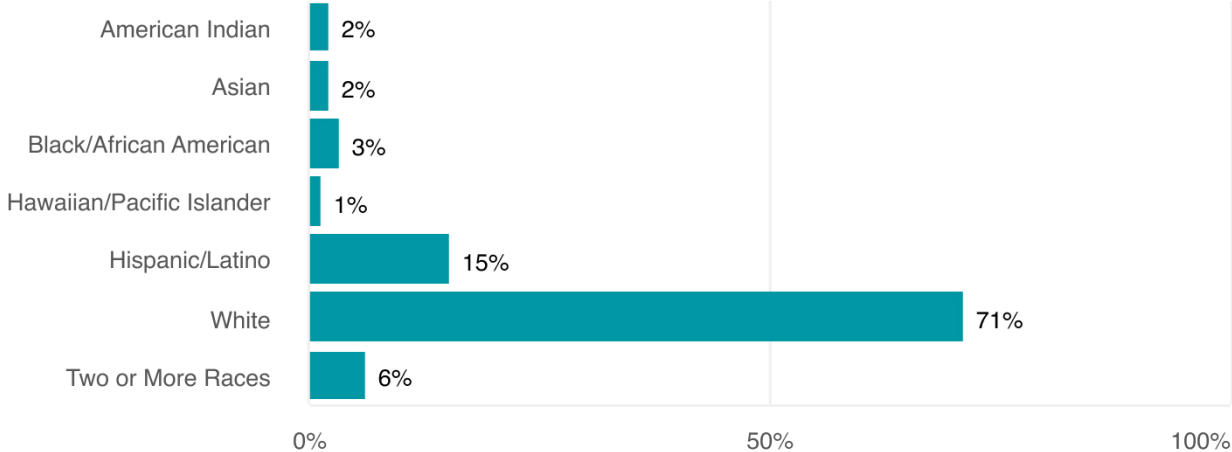

Apple Glen

ELEMENTARY SCHOOL

Demographic Data