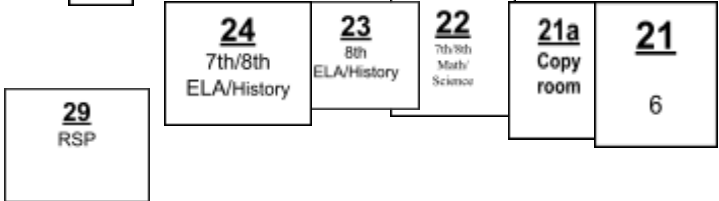

# Starr King TK-8 Map

7R20

Primary Playground

Pick Up Area

Quad

Crosswalk

Crosswalk

BUS AREA walk