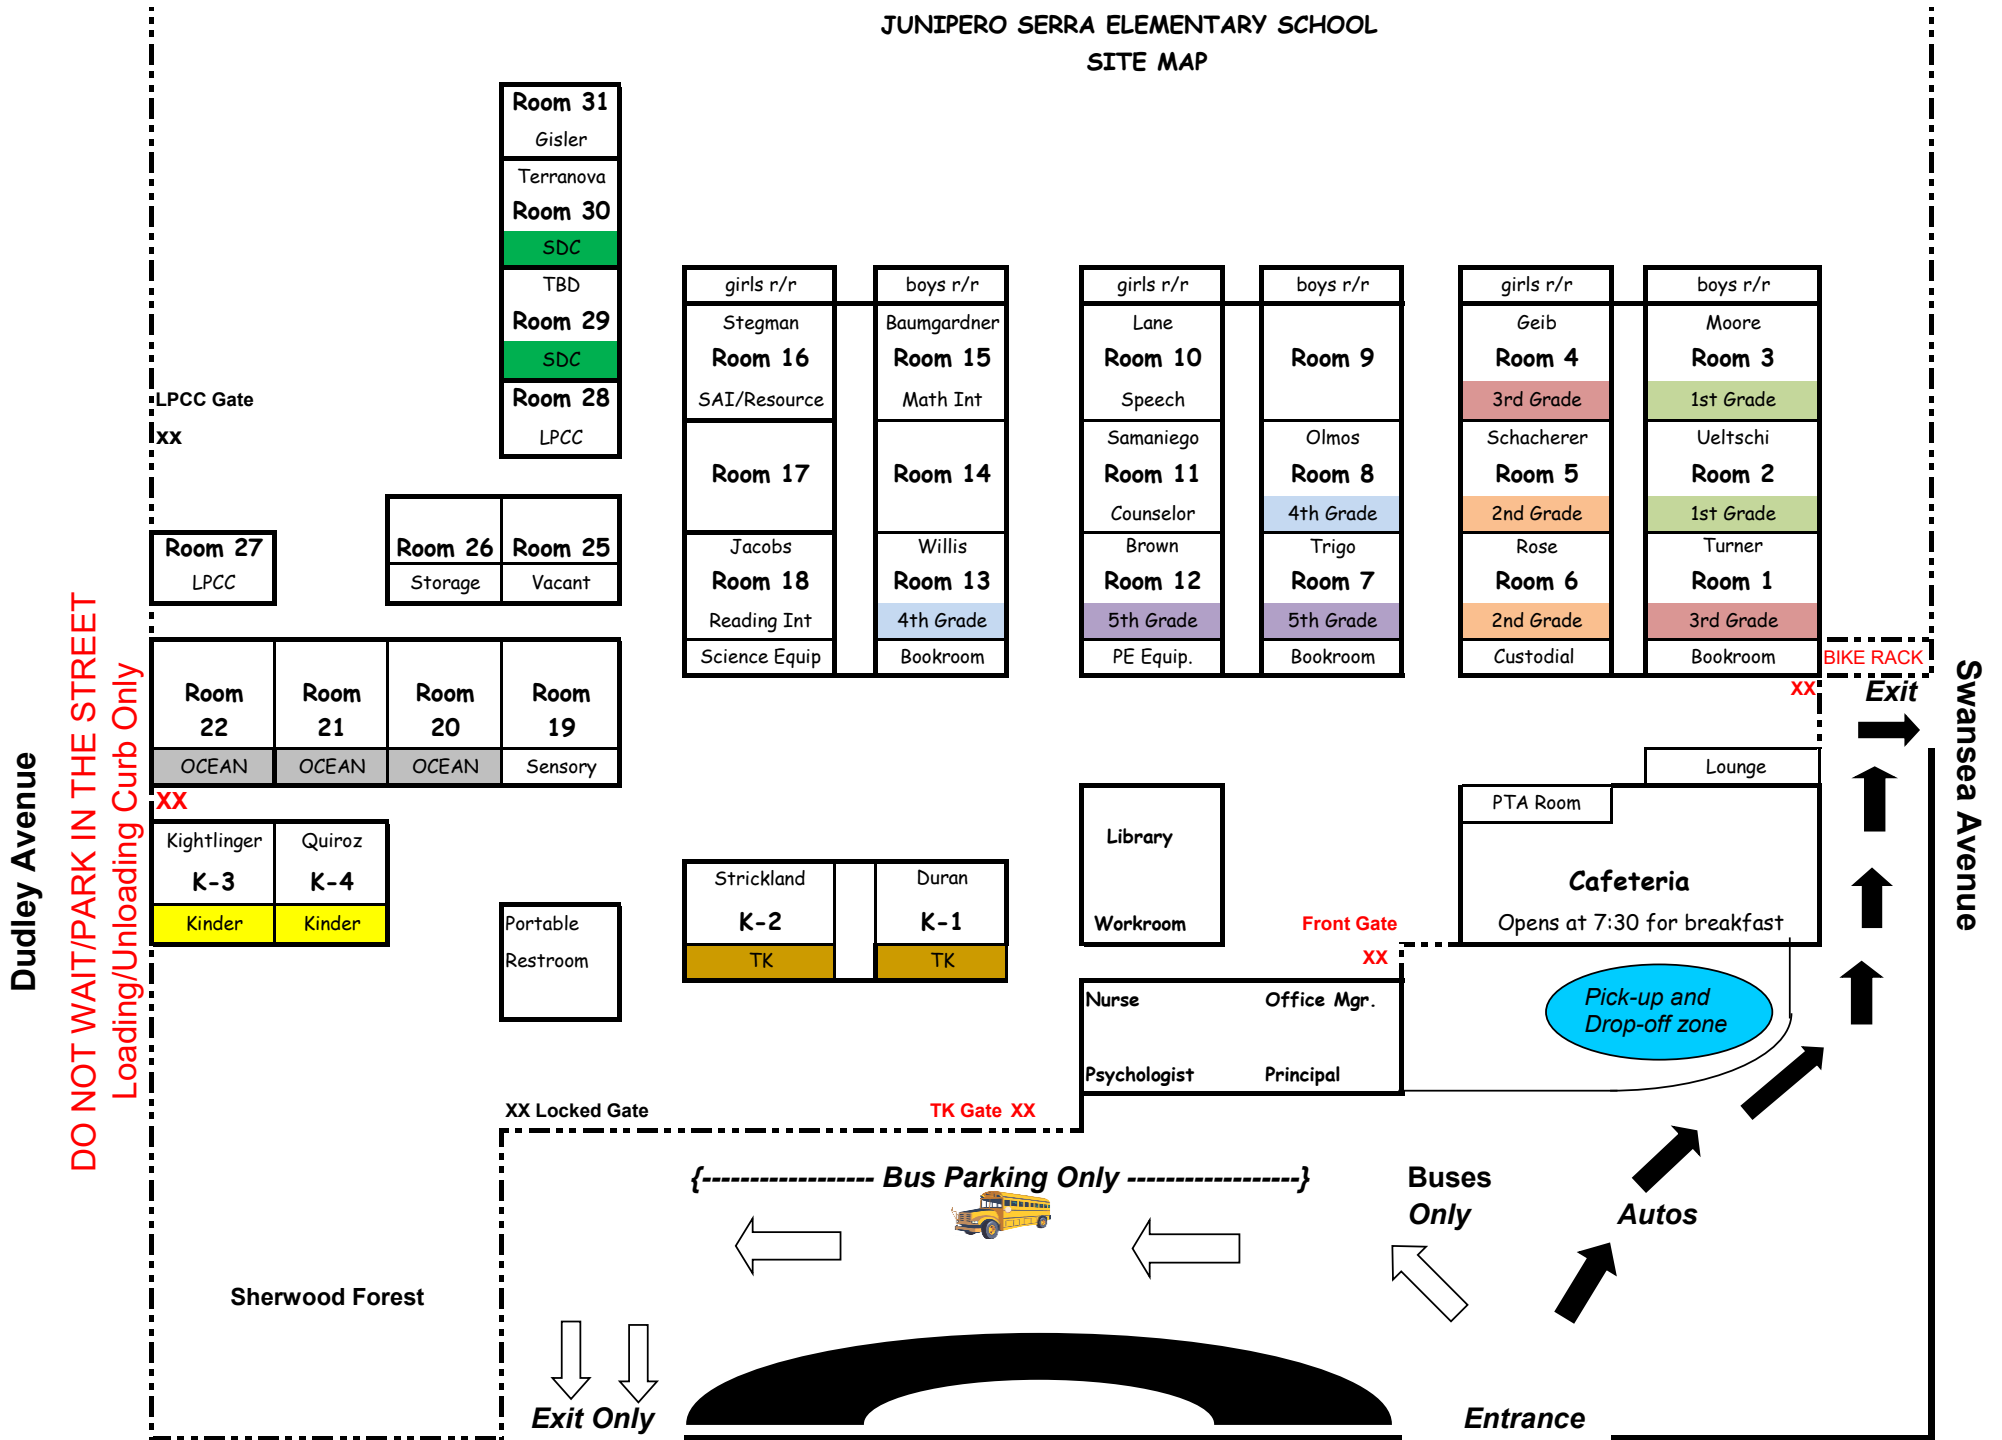

JUNIPERO SERRA ELEMENTARY SCHOOL SITE MAP

DO NOT WAIT/PARK IN THE STREET
Loading/Unloading Curb Only

Dudley Avenue

Swansea Avenue

8880 Halifax Street, Ventura, CA 93004