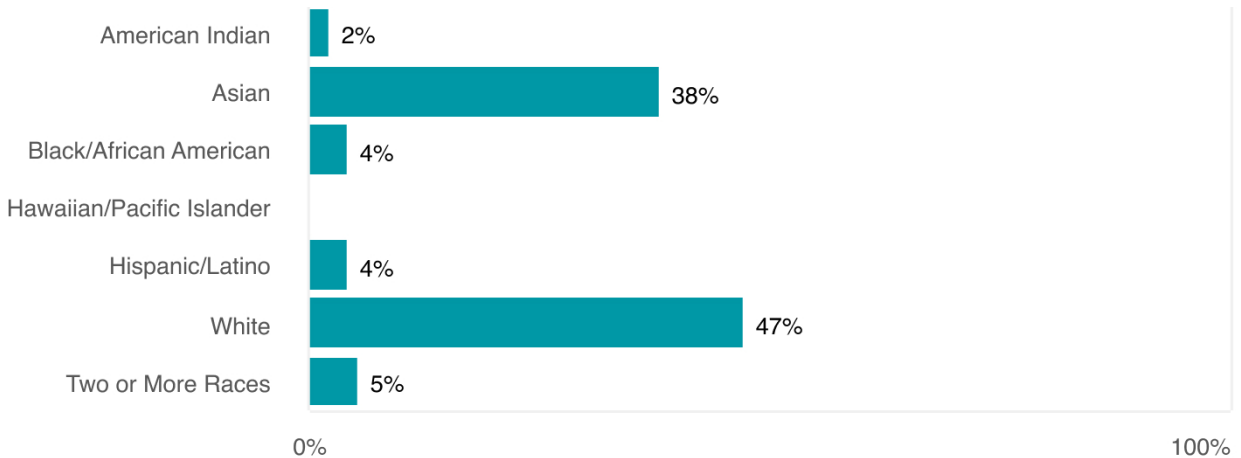

Willowbrook

ELEMENTARY SCHOOL

Demographic Data