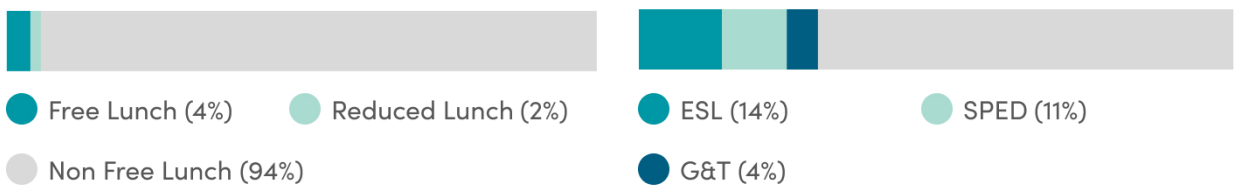

Willowbrook

ELEMENTARY SCHOOL

Demographic Data