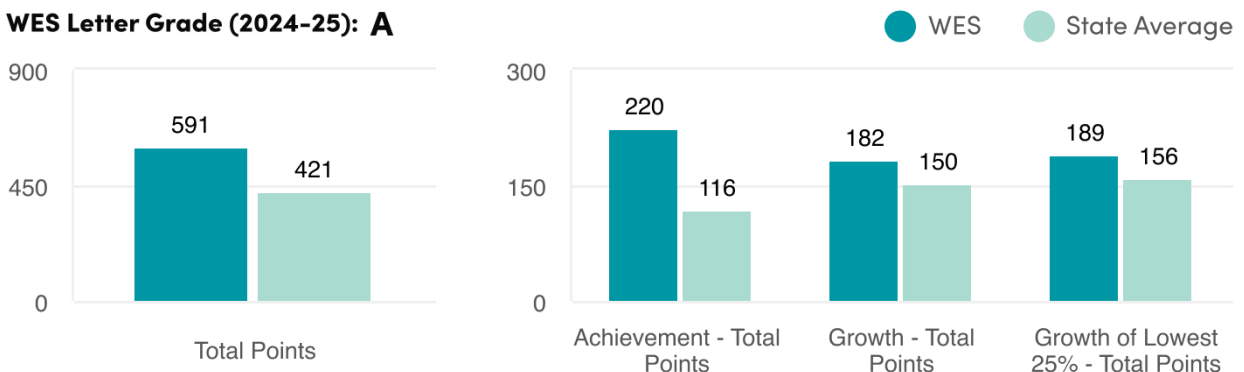

Willowbrook

ELEMENTARY SCHOOL

Demographic Data

Arkansas State Accountability Report

(Complete report card: <http://myschoolinfo.arkansas.gov>)

The state accountability system reports student achievement and improvement on standardized tests and other indicators from year to year. The indicators represented below are based on the 2024-25 school year.

WES Letter Grade (2024-25): **A**

ATLAS - At or Above Grade Level Mastery

ATLAS measures learner progress from third grade through tenth on a performance level, connecting each grade level to the next. This assessment provides summative information for English, math, and science at the conclusion of the school year.