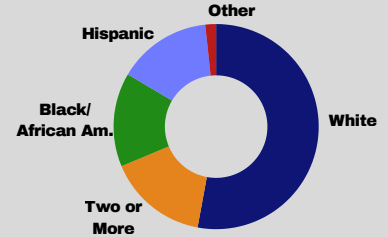

## DEMOGRAPHICS

- 326 Students
- 51% ~ Low Income Percentage