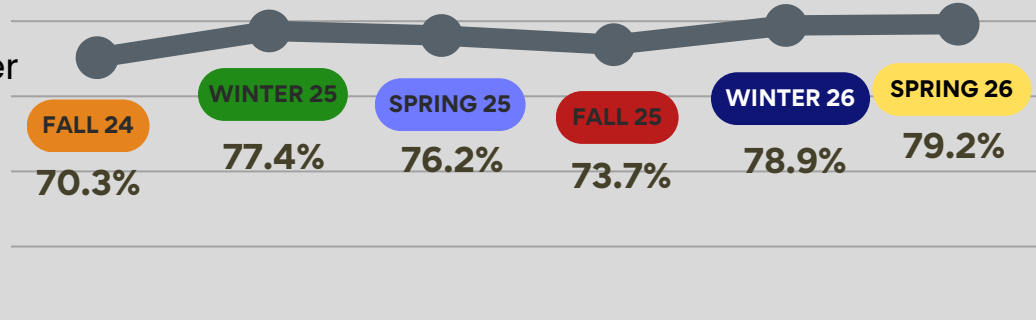

MATH GOAL

Parkside Elementary will increase by 5% the number of students meeting or exceeding grade level benchmarks on the STAR Math assessment