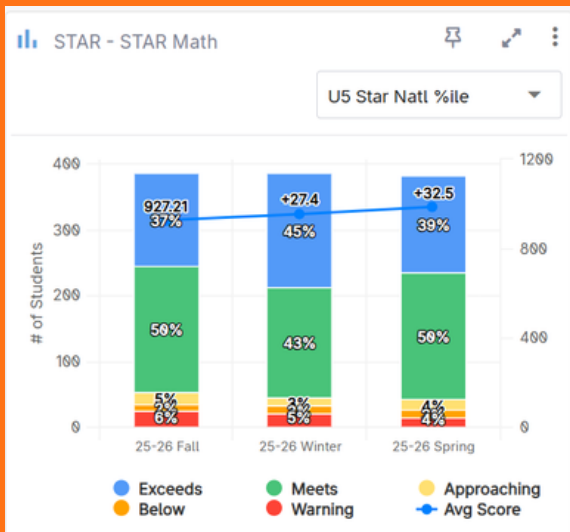

Black

8%

Two +

6%

Hispanic

2025-2026 School Improvement

Math Academic Goal: During the 2025–2026 school year, Northpoint will increase the percentage of students meeting or exceeding grade-level expectations in math from 86.6% to 88.1%. Spring results show 88.7% of NP students met or exceeded on Star Math.

Equity Goal: Our 24-25 Student attendance was 96.24% but several student groups were below. Our goal is to improve 25-26 student attendance for all students to 97%, and all subgroups to 96%. Spring results show 96.22% student attendance for all students. Asian and Black student groups improved to 95.4% and 96% compared to 93% in 24-25.