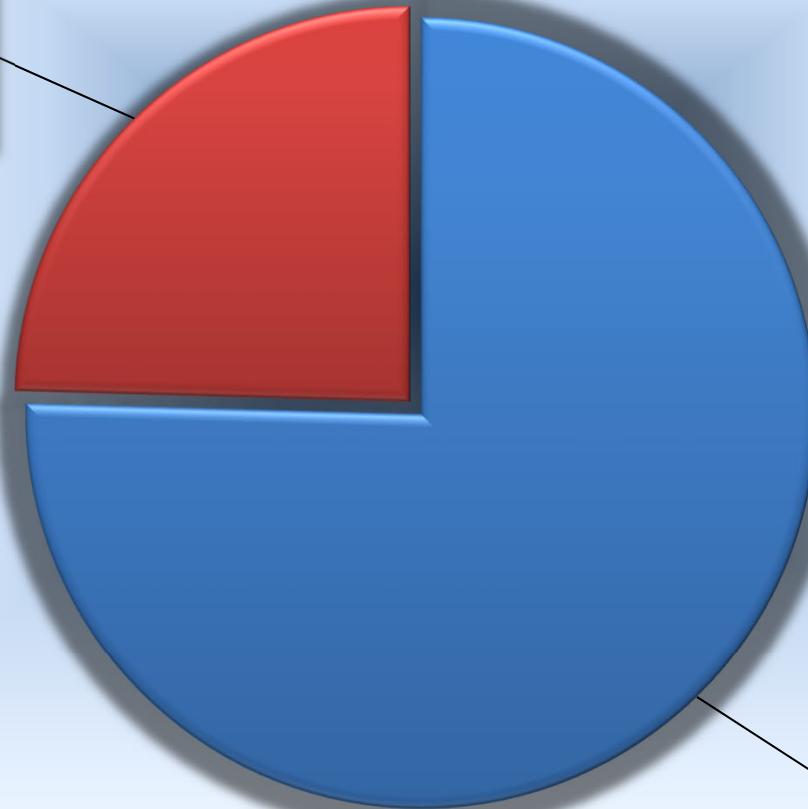

EXIT SURVEY
CLASS OF 2026

Exit Survey 2025-2026

Plans Following Graduation

(Final Transcript Requests)

Exit Survey 2025-2026

Q: I would like to meet with my counselor for help in finalizing my plan?

Exit Survey 2025-2026

Q: I have completed my "Enrollment Decision" in SchoolLinks?

No, I do not need to request a final transcript
24.56%

Yes, I entered my Enrollment Decision in SchoolLinks. Wego will send my final transcript to the school I selected in SchoolLinks.
75.44%