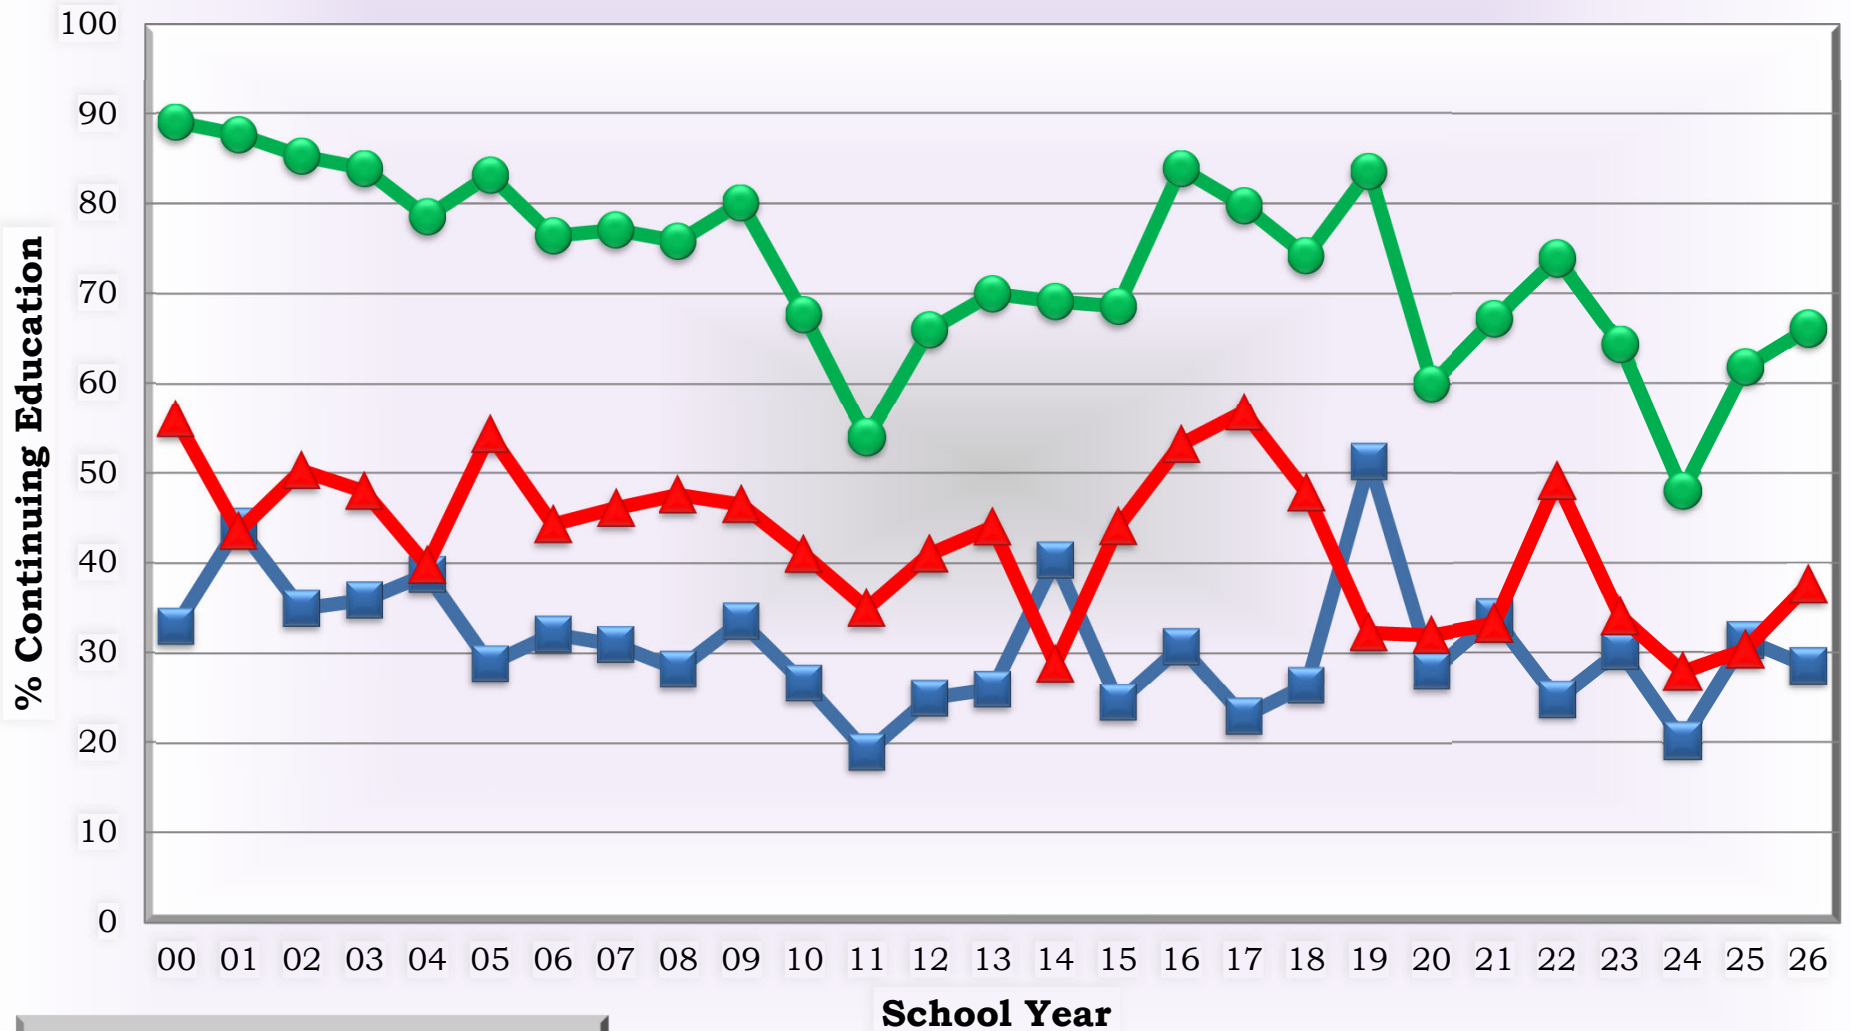

EXIT SURVEY
CLASS OF 2026

Exit Survey 2025-2026

Plans Following Graduation

(Final Transcript Requests)

Exit Survey 2025-2026

Q: I would like to meet with my counselor for help in finalizing my plan?

Exit Survey 2025-2026

Q: I have completed my "Enrollment Decision" in SchoolLinks?

No, I do not need to request a final transcript
24.56%

Yes, I entered my Enrollment Decision in SchoolLinks. Wego will send my final transcript to the school I selected in SchoolLinks.
75.44%

Exit Survey 2022-2026

Plans Following Graduation *(Final Transcript Requests)*

Exit Survey 2000-2026

% of Graduates Continuing Education *(Final Transcript Requests)*

As of 2016, data was collected from Graduates only.
(Prior to 2016, totals were based on entire senior class).