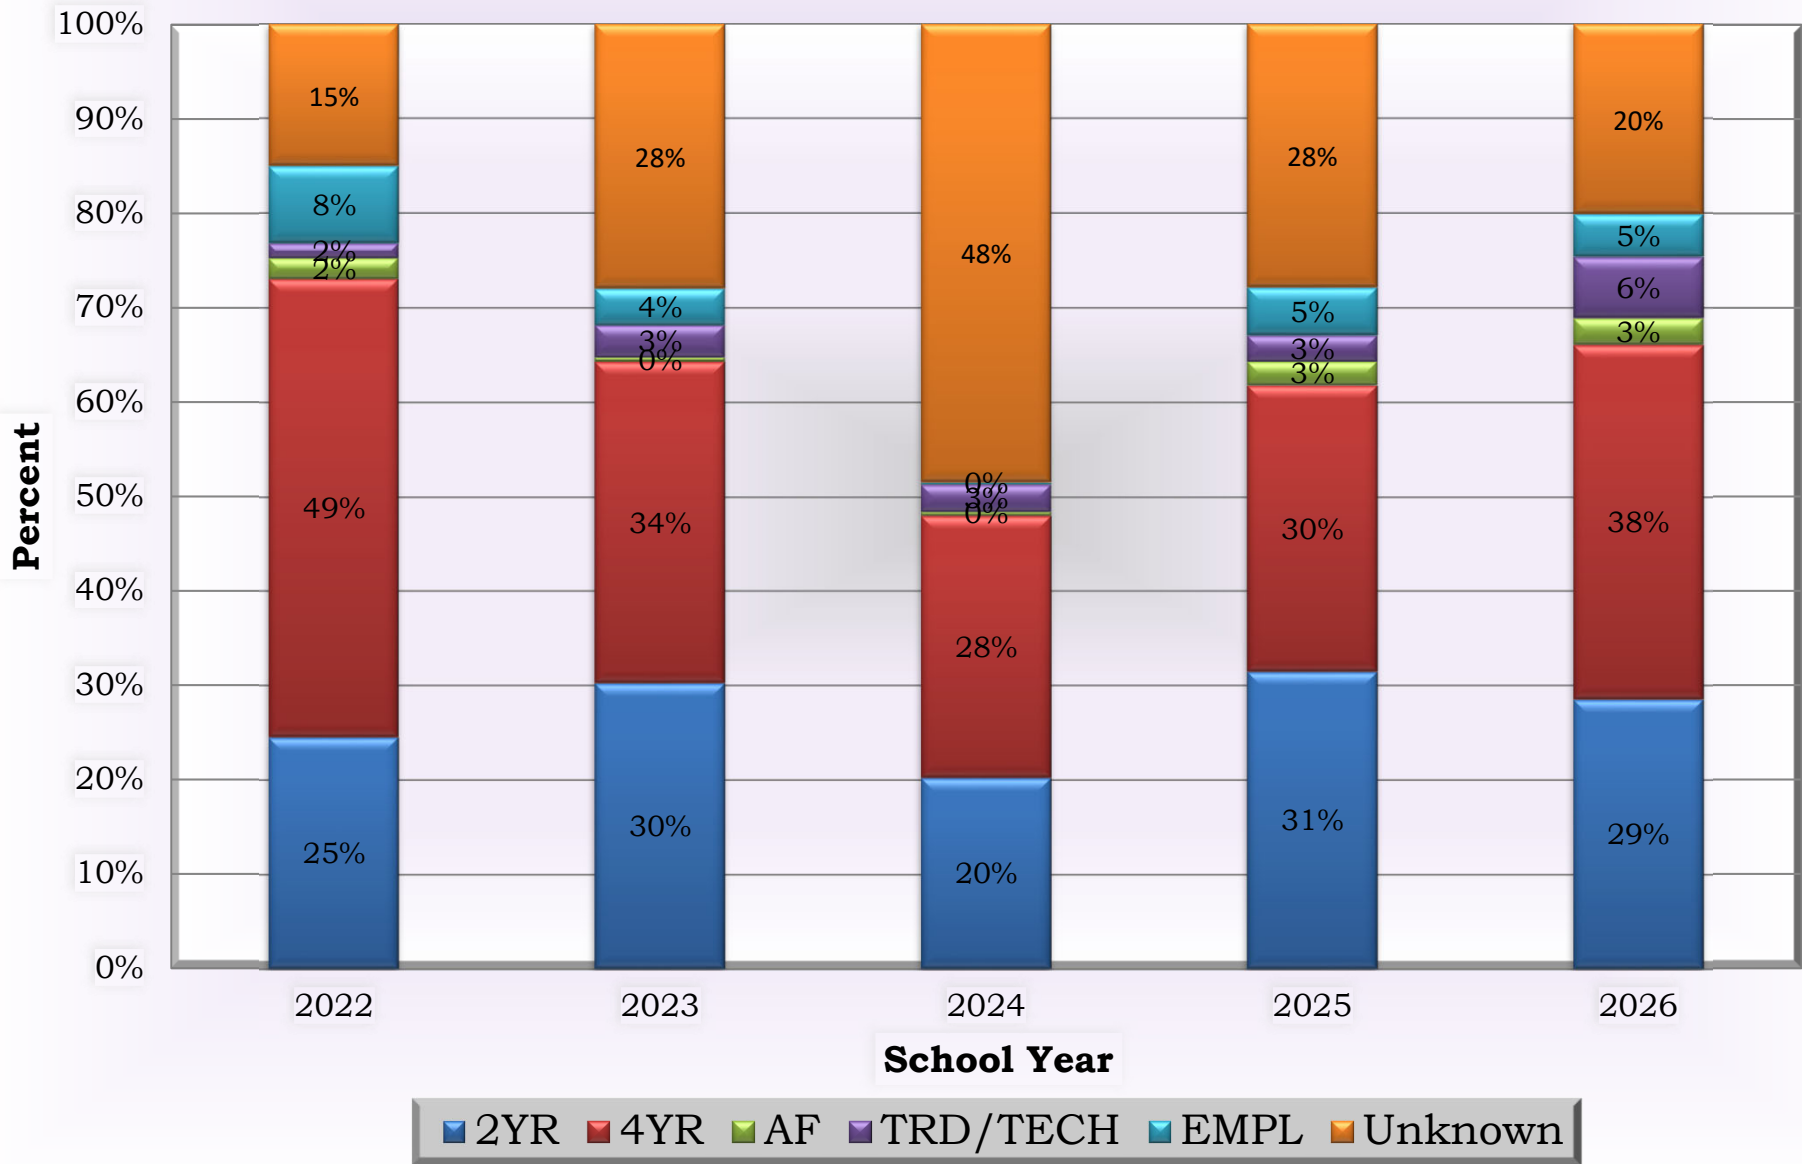

Q: I have completed my "Enrollment Decision" in SchoolLinks?

No, I do not need to request a final transcript
24.56%

Yes, I entered my Enrollment Decision in SchoolLinks. Wego will send my final transcript to the school I selected in SchoolLinks.
75.44%

Exit Survey 2022-2026

Plans Following Graduation *(Final Transcript Requests)*

Exit Survey 2000-2026

% of Graduates Continuing Education *(Final Transcript Requests)*

As of 2016, data was collected from Graduates only.
(Prior to 2016, totals were based on entire senior class).