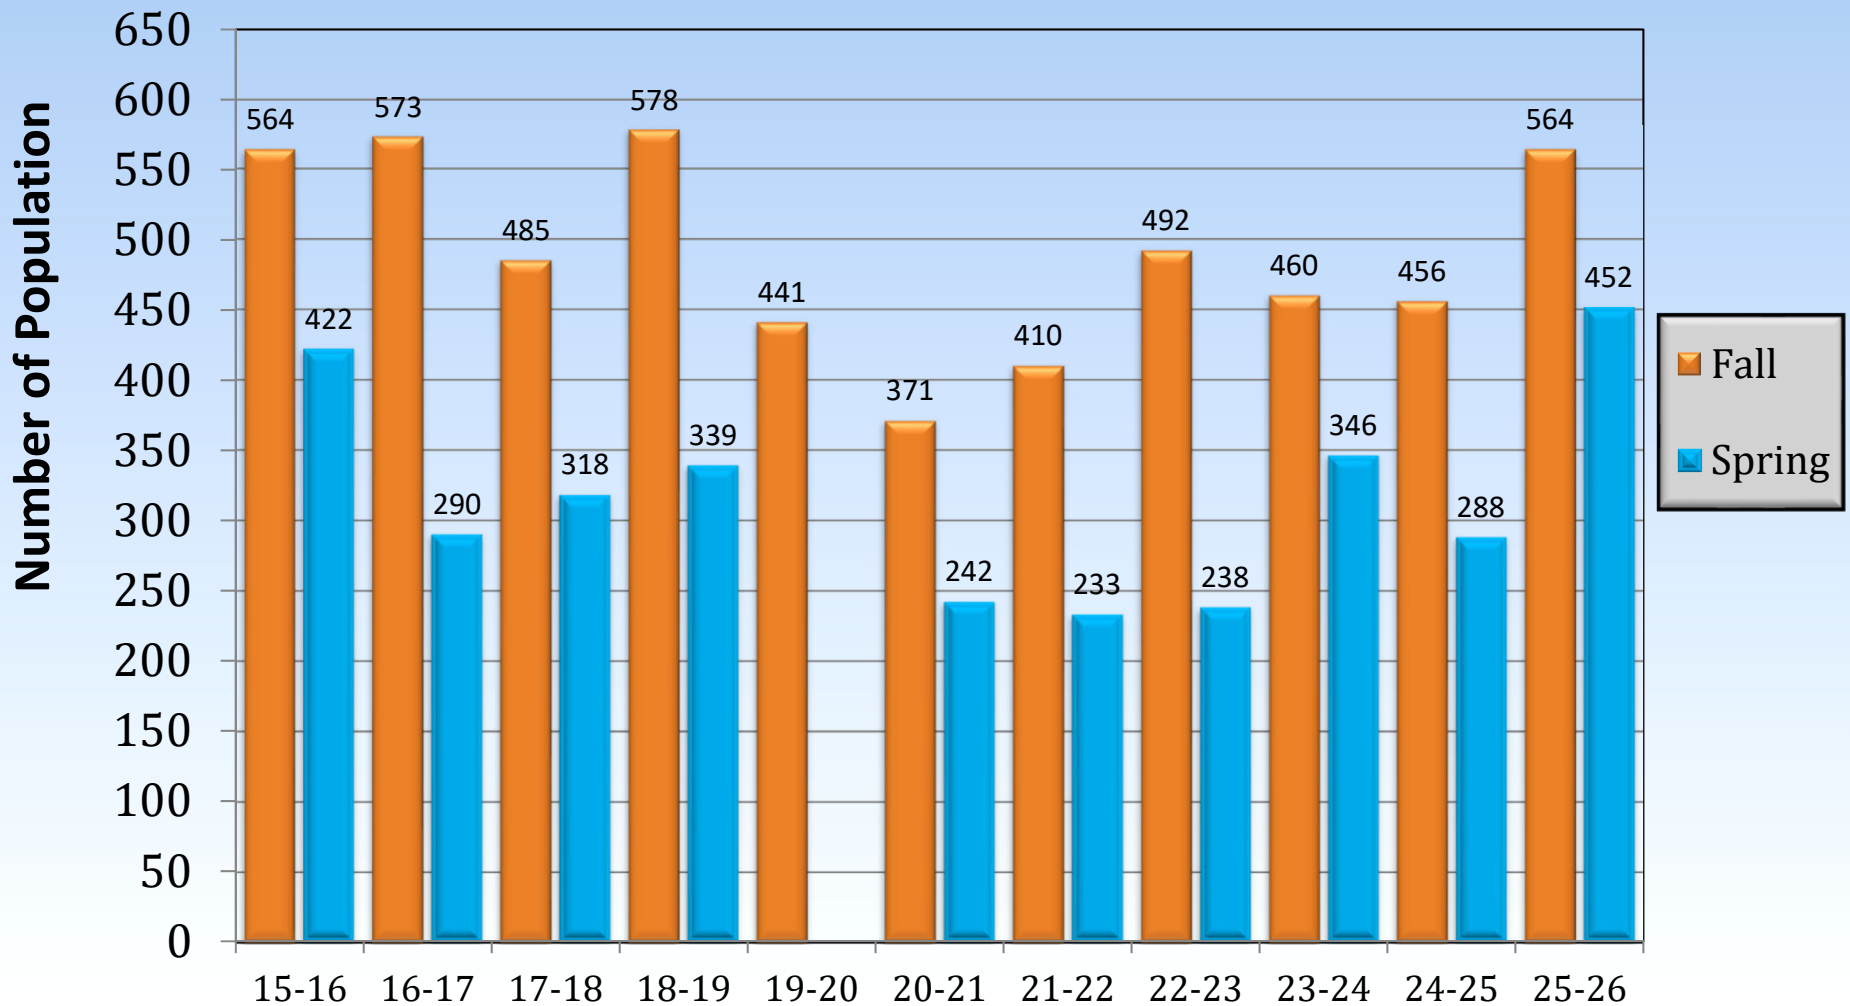

Parent Teacher Conferences

Number of Population

Fall vs. Spring

School Year

*Spring of 2020 was cancelled due to Covid