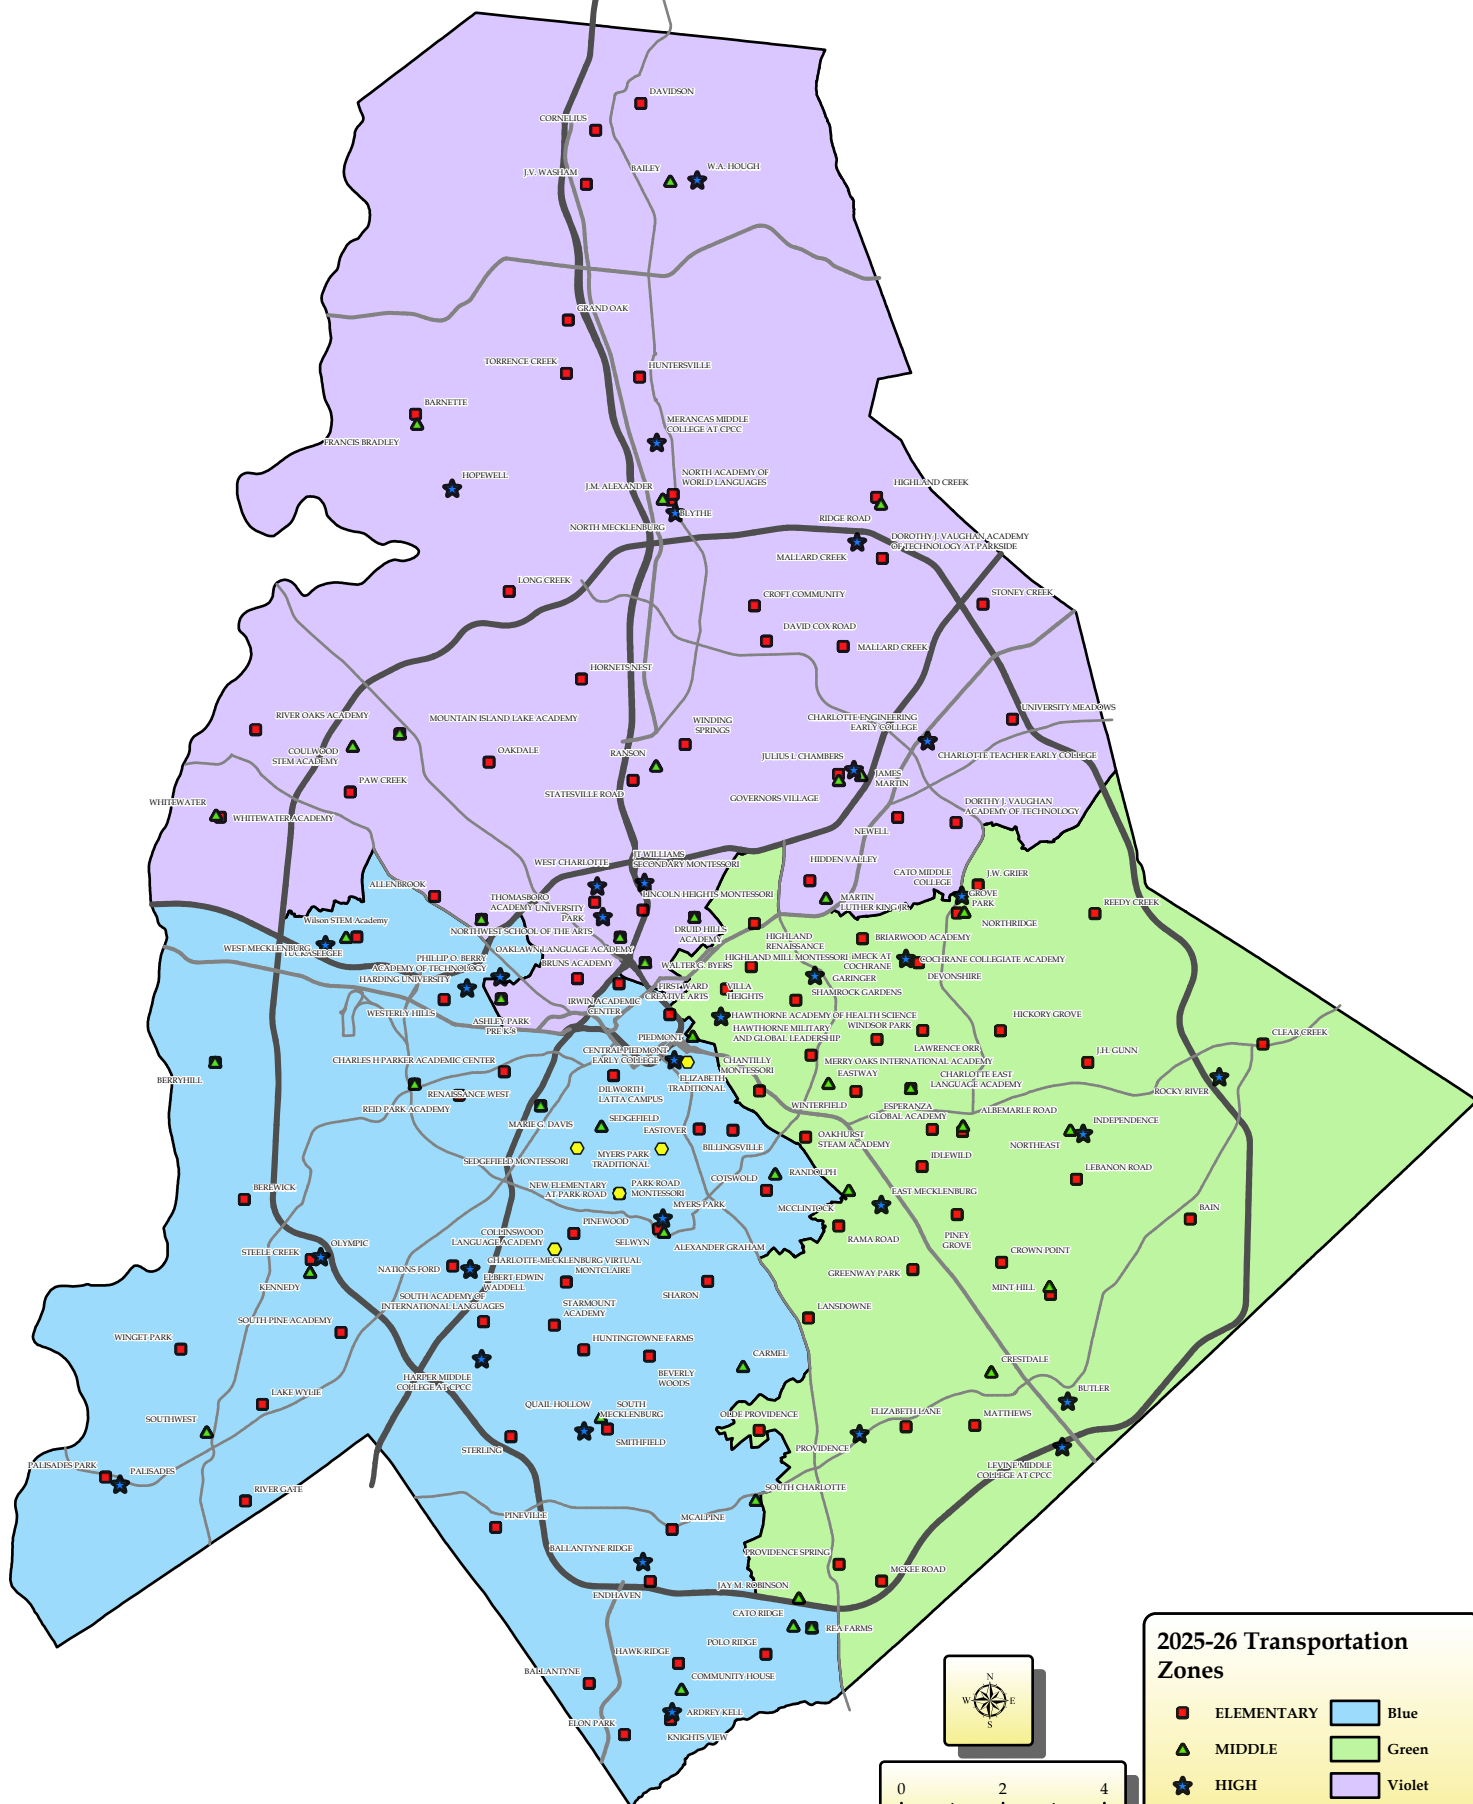

CHARLOTTE-MECKLENBURG SCHOOLS 2025-26 TRANSPORTATION ZONES

2025-26 Transportation Zones

■ ELEMENTARY	 Blue
▲ MIDDLE	 Green
★ HIGH	 Violet
● Magnet	

Data sources: Mecklenburg County NC, ESRI, CMS.
Map created: ADM, June 2026