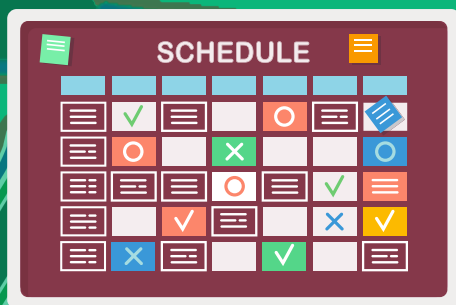

Clarence Middle School