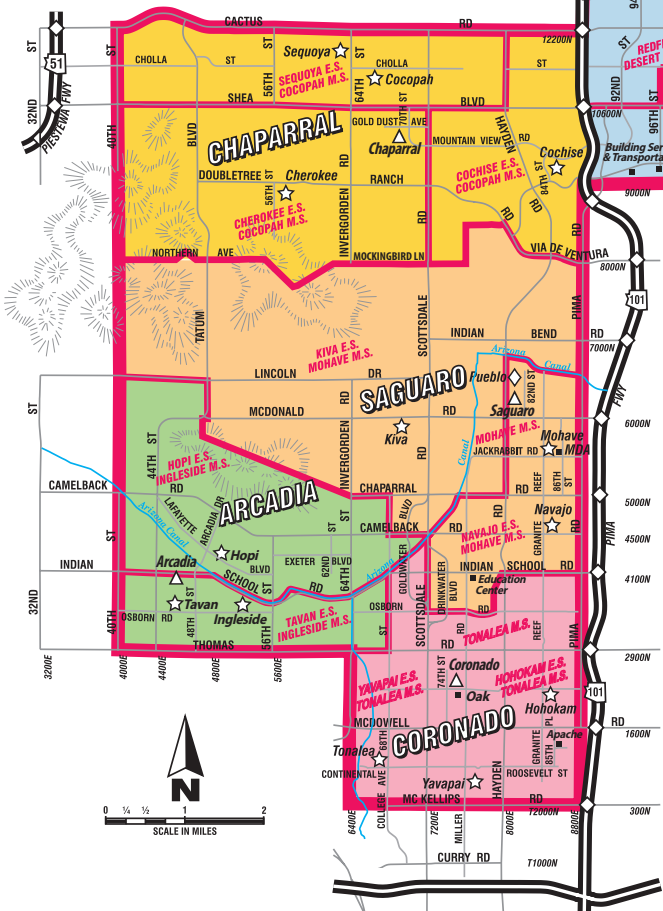

DISTRICT OPERATIONS

MOHAVE DISTRICT ANNEX (MDA)
8500 E. Jackrabbit Road
Scottsdale, AZ 85250 • (480) 484-6100

68TH AND OAK STREET
6801 E. Oak Street
Scottsdale, AZ 85257

WAREHOUSE
9313 N. 95th Way
Scottsdale, AZ 85258 • (480) 484-6100

LEVEL D SPECIAL EDUCATION CENTER
8330 E. Osborn Road
Scottsdale, AZ 85251 • (480) 484-2800

SUSD Learning Communities

MAP LEGEND

- Arcadia HS Attendance Area
- Chaparral HS Attendance Area
- Coronado HS Attendance Area
- Desert Mountain HS Attendance Area
- Saguario HS Attendance Area
- Elementary or Middle Schools
- High Schools
- Schools of Choice
- District Buildings
- District Boundary
- Elementary School Boundary