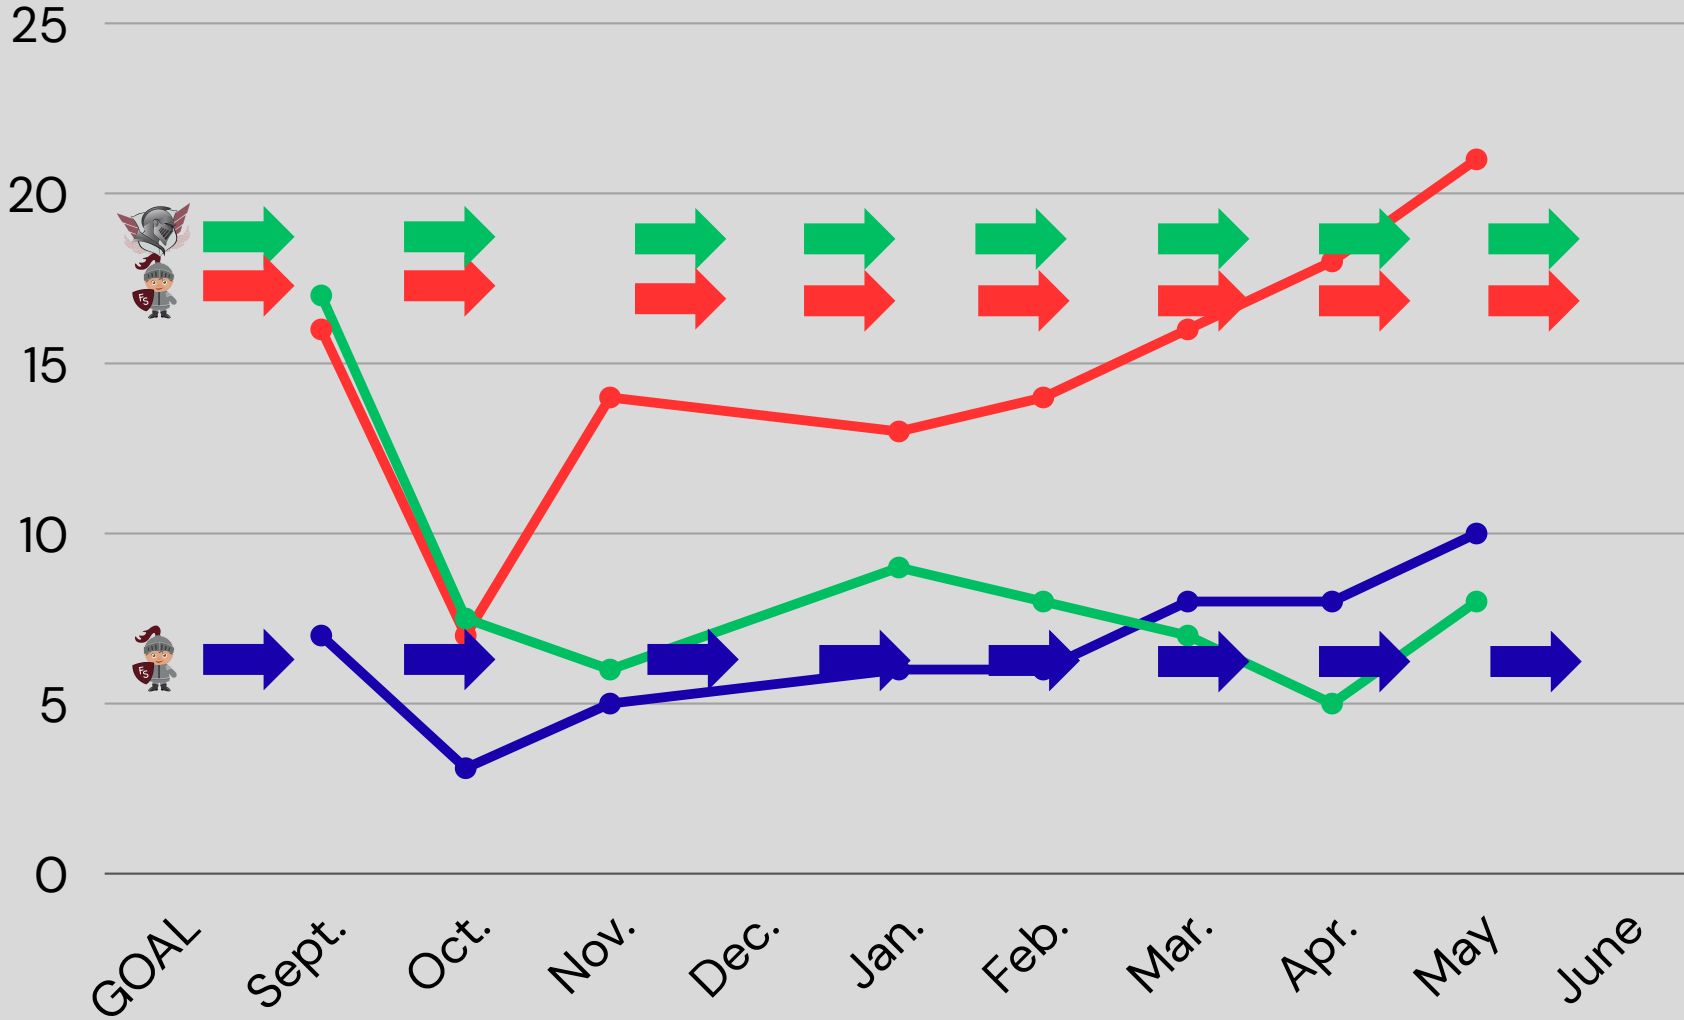

ABC GOALS

As of 5/29/26

ATTENDANCE
 GOAL= 14%

BEHAVIOR
 GOAL= 5%

COURSE SUCCESS
 GOAL=15%