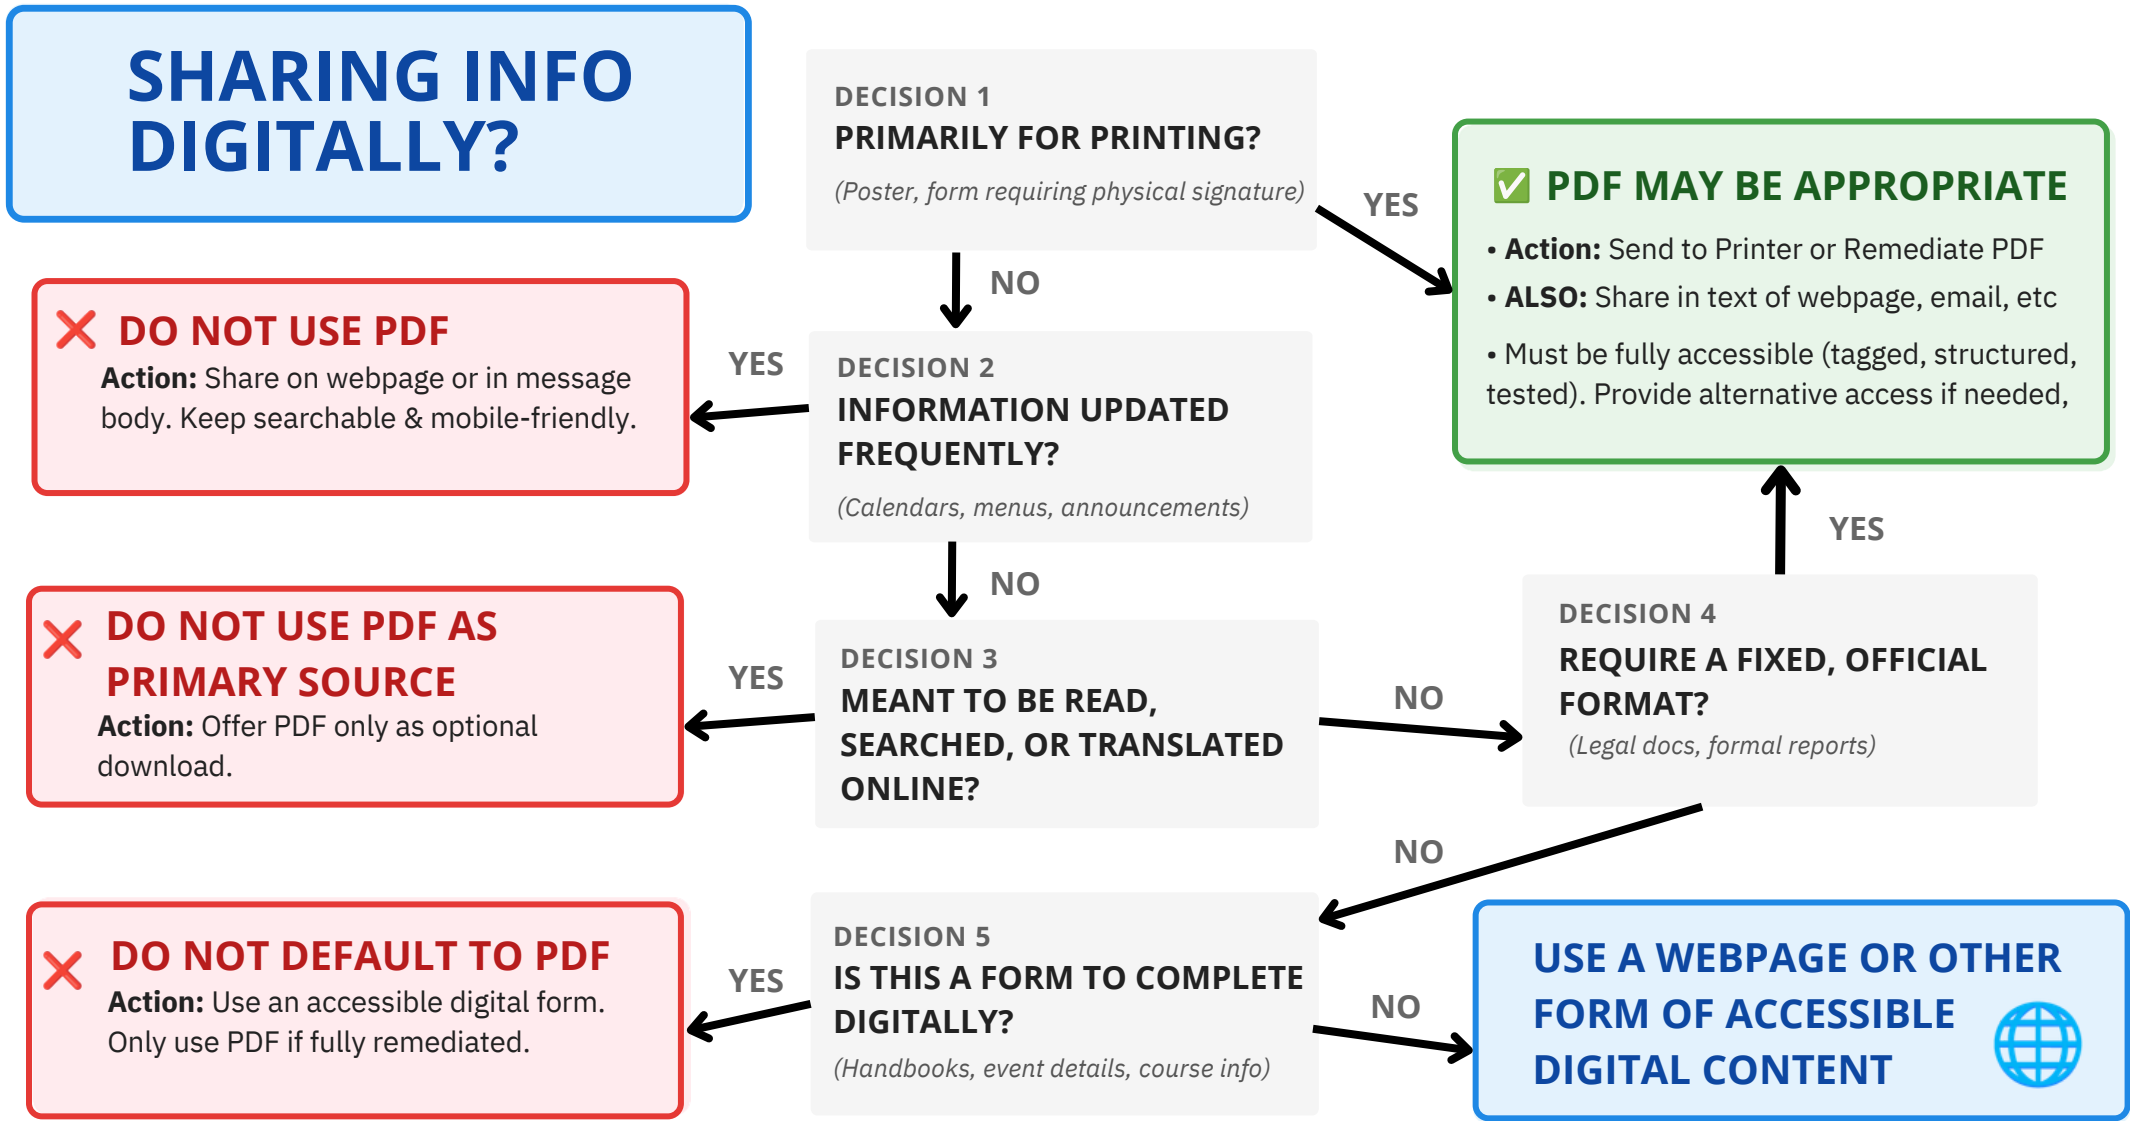

SHOULD THIS BE A PDF? - ACCESSIBILITY-FIRST DECISION GUIDE

⚠ REMINDER: PDF can meet **MUST** criteria (mobile-friendly, usable, searchable, translatable) and still **NOT** be accessible. PDFs require tagging, reading order, and manual testing to meet **WCAG 2.1 AA**.

→ **Best practice:** Start with accessible content first. Use PDFs only when necessary.