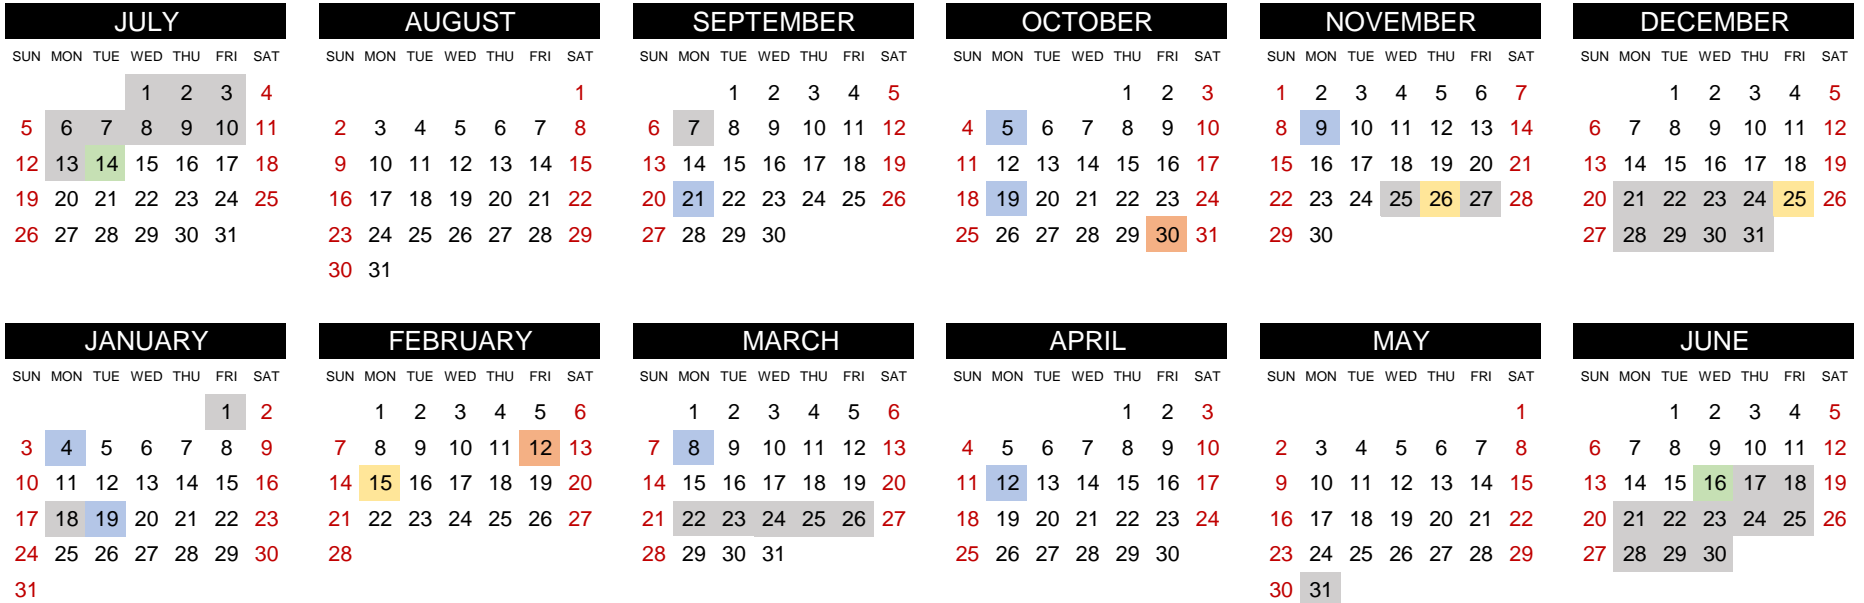

2026-2027 Work Calendar

Start and End Date
 Important Dates to Remember
 Flex Day
 Paid Holiday
 Non-Work Days

Important Dates to Remember

Jul-14	First Day to Report to Work	Apr-12	Professional Development Day
Sep-21	Professional Development Day	Jun-16	Last Day to Report to Work
Oct-05	Professional Development Day		
Oct-19	Professional Development Day		
Oct-30	Flex Day, Non-Work Day		
Nov-09	Professional Development Day		
Jan-04	Professional Development Day		
Jan-19	Professional Development Day		
Feb-12	Flex Day, Non-Work Day		
Mar-08	Professional Development Day		

District Holidays

Nov-25	Thanksgiving Break	Dec-30	Winter Break
Nov-26	Thanksgiving Break	Dec-31	Winter Break
Nov-27	Thanksgiving Break	Jan-01	Winter Break
Dec-21	Winter Break	Jan-18	Martin Luther King, Jr. Day
Dec-22	Winter Break	Feb-15	President's Day
Dec-23	Winter Break	Mar-22	Spring Break
Dec-24	Winter Break	Mar-23	Spring Break
Dec-25	Winter Break	Mar-24	Spring Break
Dec-28	Winter Break	Mar-25	Spring Break
Dec-29	Winter Break	Mar-26	Spring Break