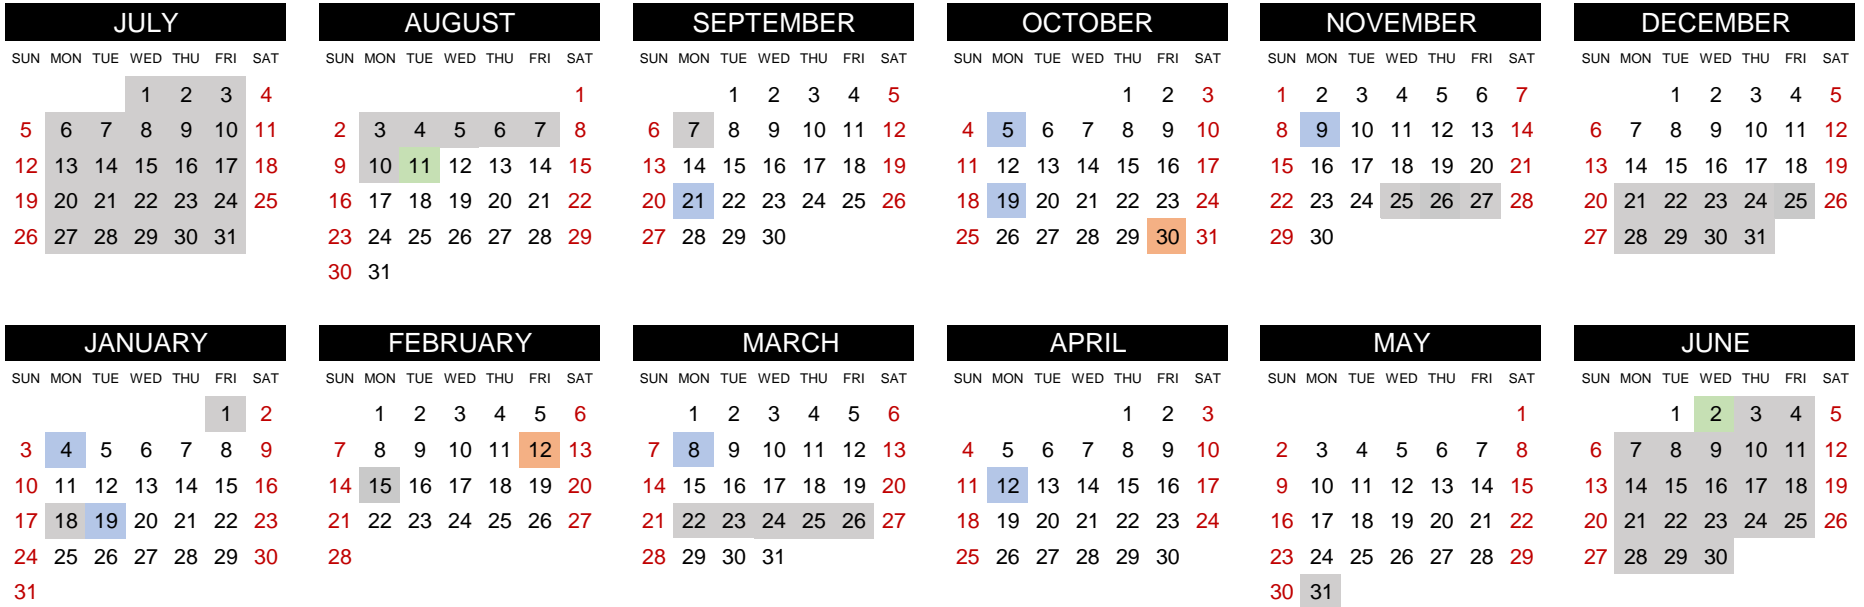

# 2026-2027 Work Calendar

Start and End Date
  Important Dates to Remember
  Flex Day
  Paid Holiday
  Non-Work Days

### Important Dates to Remember

Aug-11	First Day to Report to Work	Apr-12	Professional Development Day
Sep-21	Professional Development Day	Jun-02	Last Day to Report to Work
Oct-05	Professional Development Day		
Oct-19	Professional Development Day		
Oct-30	Flex Day, Non-Work Day		
Nov-09	Professional Development Day		
Jan-04	Professional Development Day		
Jan-19	Professional Development Day		
Feb-12	Flex Day, Non-Work Day		
Mar-08	Professional Development Day		

### District Holidays

Nov-25	Thanksgiving Break	Dec-30	Winter Break
Nov-26	Thanksgiving Break	Dec-31	Winter Break
Nov-27	Thanksgiving Break	Jan-01	Winter Break
Dec-21	Winter Break	Jan-18	Martin Luther King, Jr. Day
Dec-22	Winter Break	Feb-15	President's Day
Dec-23	Winter Break	Mar-22	Spring Break
Dec-24	Winter Break	Mar-23	Spring Break
Dec-25	Winter Break	Mar-24	Spring Break
Dec-28	Winter Break	Mar-25	Spring Break
Dec-29	Winter Break	Mar-26	Spring Break