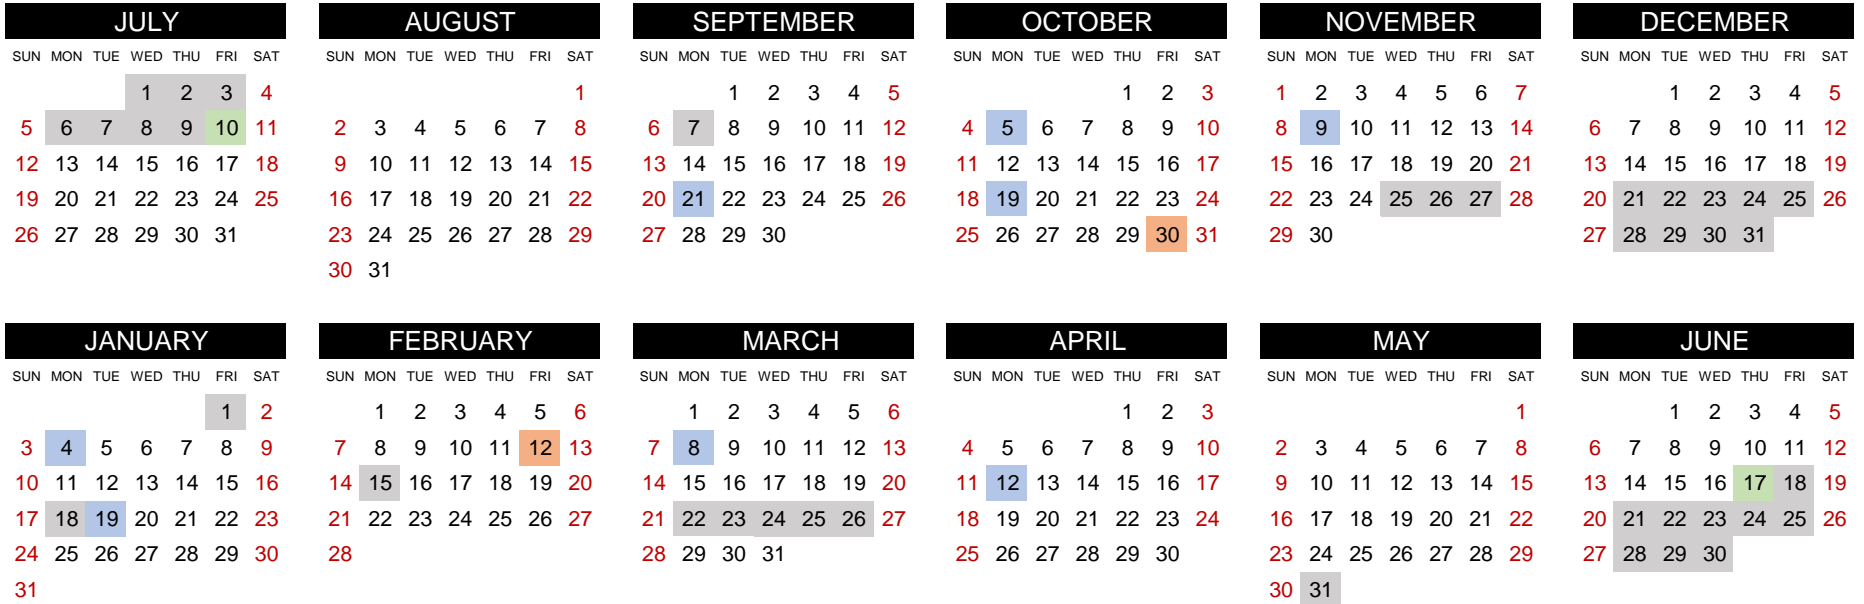

2026-2027 Work Calendar

Start and End Date
 Important Dates to Remember
 Flex Day
 Paid Holiday
 Non-Work Days

Important Dates to Remember

Jul-10	First Day to Report to Work	Apr-12	Professional Development Day
Sep-21	Professional Development Day	Jun-17	Last Day to Report to Work
Oct-05	Professional Development Day		
Oct-19	Professional Development Day		
Oct-30	Flex Day, Non-Work Day		
Nov-09	Professional Development Day		
Jan-04	Professional Development Day		
Jan-19	Professional Development Day		
Feb-12	Flex Day, Non-Work Day		
Mar-08	Professional Development Day		

District Holidays

Nov-25	Thanksgiving Break	Dec-30	Winter Break
Nov-26	Thanksgiving Break	Dec-31	Winter Break
Nov-27	Thanksgiving Break	Jan-01	Winter Break
Dec-21	Winter Break	Jan-18	Martin Luther King, Jr. Day
Dec-22	Winter Break	Feb-15	President's Day
Dec-23	Winter Break	Mar-22	Spring Break
Dec-24	Winter Break	Mar-23	Spring Break
Dec-25	Winter Break	Mar-24	Spring Break
Dec-28	Winter Break	Mar-25	Spring Break
Dec-29	Winter Break	Mar-26	Spring Break