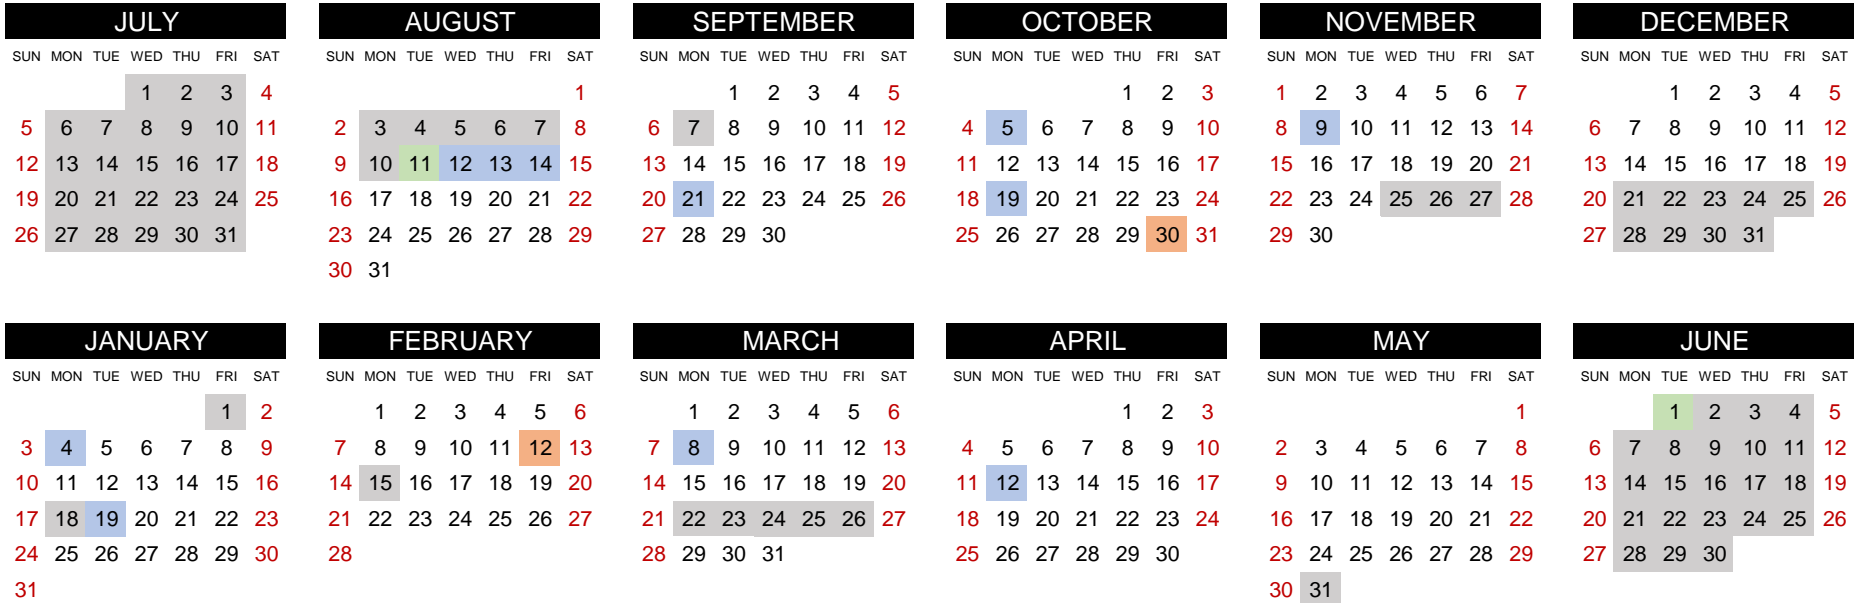

2026-2027 Work Calendar

Start and End Date
 Important Dates to Remember
 Flex Day
 Paid Holiday
 Non-Work Days

Important Dates to Remember

Aug-11	First Day to Report to Work/NTO	Jan-19	Professional Development Day
Aug-12	New Teacher Orientation	Feb-12	Flex Day, Non-Work Day
Aug-13	New Teacher Orientation	Mar-08	Professional Development Day
Aug-14	New Teacher Orientation	Apr-12	Professional Development Day
Sep-21	Professional Development Day	Jun-01	Last Day to Report to Work
Oct-05	Professional Development Day		
Oct-19	Professional Development Day		
Oct-30	Flex Day, Non-Work Day		
Nov-09	Professional Development Day		
Jan-04	Professional Development Day		

District Holidays

Nov-25	Thanksgiving Break	Dec-30	Winter Break
Nov-26	Thanksgiving Break	Dec-31	Winter Break
Nov-27	Thanksgiving Break	Jan-01	Winter Break
Dec-21	Winter Break	Jan-18	Martin Luther King, Jr. Day
Dec-22	Winter Break	Feb-15	President's Day
Dec-23	Winter Break	Mar-22	Spring Break
Dec-24	Winter Break	Mar-23	Spring Break
Dec-25	Winter Break	Mar-24	Spring Break
Dec-28	Winter Break	Mar-25	Spring Break
Dec-29	Winter Break	Mar-26	Spring Break