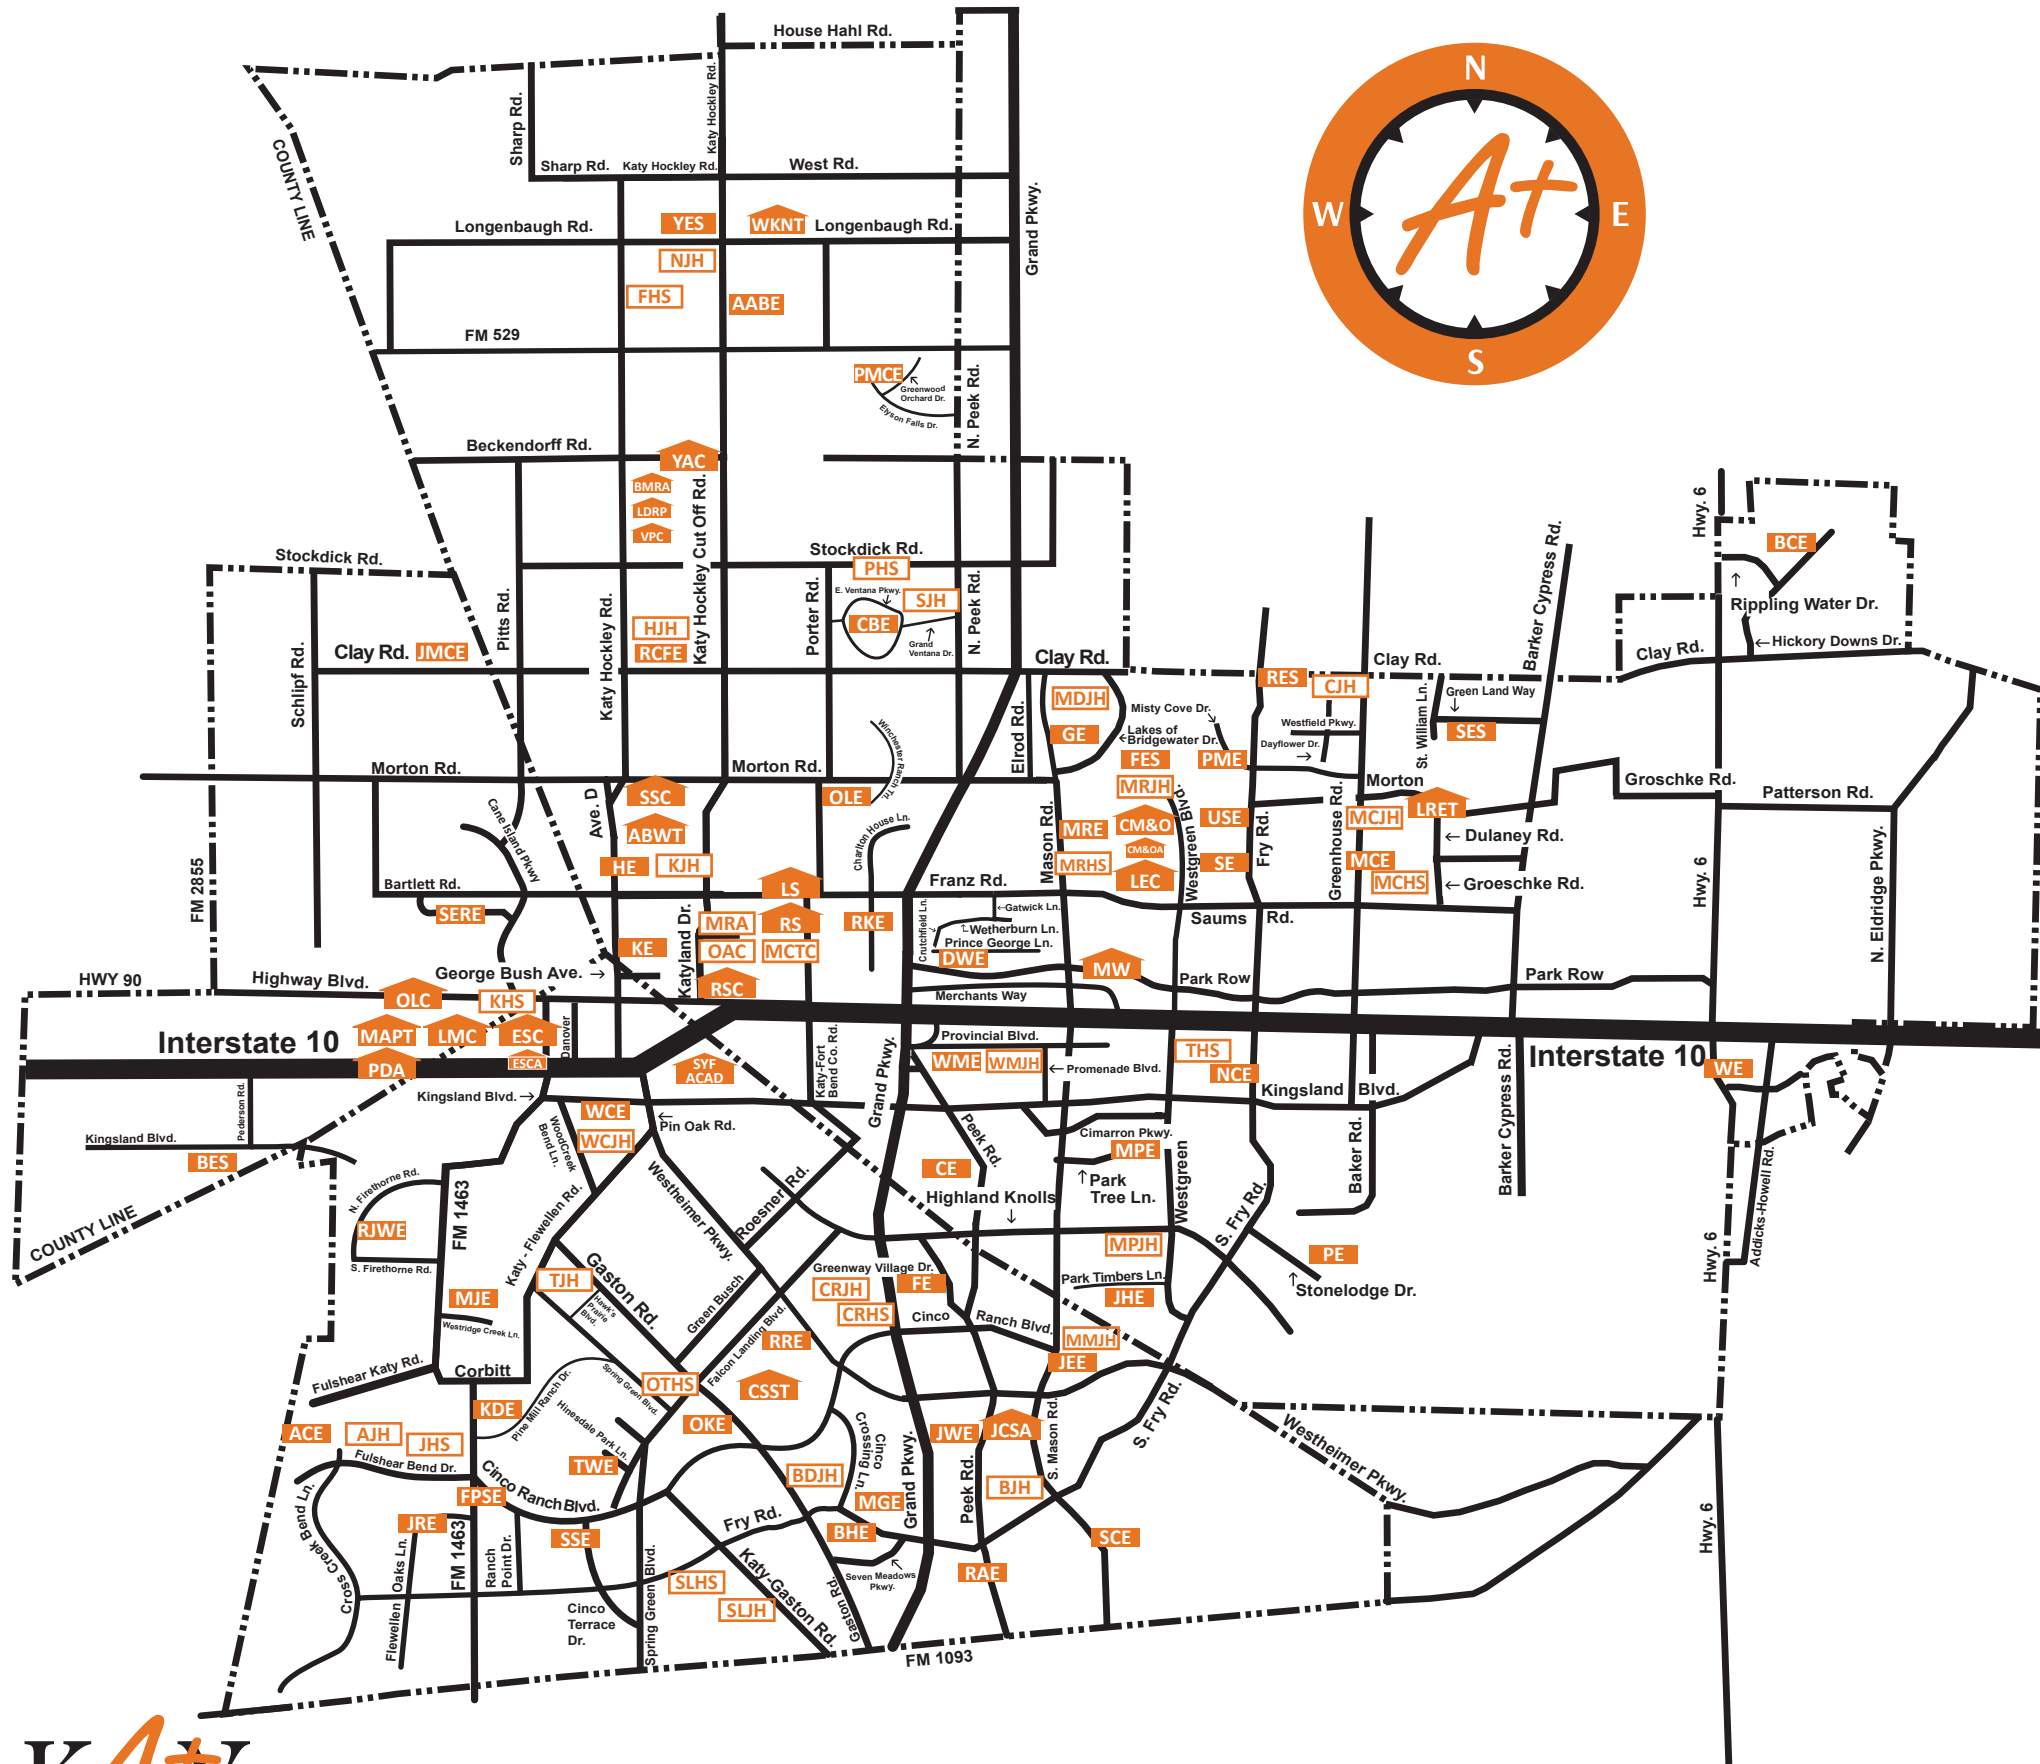

Katy ISD Map

Elementary Schools

- **RAE** Roosevelt Alexander Elementary
- **BCE** Bear Creek Elementary
- **CBE** Catherine Bethke Elementary
- **AABE** Alfred & Ann Boudny Elementary
- **BES** Robert & Felice Bryant Elementary
- **ACE** Amy Campbell Elementary
- **CE** Cimarron Elementary
- **SCE** Betty Sue Creech Elementary
- **JMCE** James & Mitzi Cross Elementary
- **KDE** James & Keiko Davidson Elementary
- **JEE** Jo Ella Exley Elementary
- **RCFE** Russell & Cindie Faldyn Elementary
- **FE** Edna Mae Fielder Elementary
- **FES** Franz Elementary
- **GE** Loraine T. Golbow Elementary
- **MGE** Michael L. Griffin Elementary
- **JHE** Jeanette Hayes Elementary
- **BHE** Bonnie Holland Elementary
- **HE** Zelma Hutsell Elementary
- **MJE** MayDell Jenks Elementary
- **KE** Katy Elementary
- **OKE** Odessa Kilpatrick Elementary
- **RKE** Robert E. King Elementary
- **OLE** Olga Leonard Elementary
- **MCE** Mayde Creek Elementary
- **PMCE** Peter H. McElwain Elementary
- **PME** Polly Ann McRoberts Elementary
- **MPE** Memorial Parkway Elementary
- **MRE** Morton Ranch Elementary
- **NCE** Nottingham Country Elementary
- **PE** Hazel S. Pattison Elementary
- **JRE** James E. Randolph Elementary
- **RES** Jack & Sharon Rhoads Elementary
- **SERE** Steve & Elaine Robertson Elementary
- **RRE** Roberta Wright Rylander Elementary
- **SES** Jean & Betty Schmalz Elementary
- **FPSE** Fred & Patti Shafer Elementary
- **SSE** Stan C. & Patsy Stanley Elementary
- **USE** Ursula Stephens Elementary
- **SE** Sundown Elementary
- **WME** West Memorial Elementary
- **JWE** James Williams Elementary
- **TWE** Tom Wilson Elementary
- **DWE** Diane Winborn Elementary
- **WE** Maurice L. Wolfe Elementary
- **RJWE** Ray & Jamie Wolman Elementary
- **WCE** WoodCreek Elementary
- **YES** David & Terri Youngblood Elementary

Secondary Schools

- **AJH** Joe M. Adams Junior High
- **BJH** Rodger & Ellen Beck Junior High
- **BDJH** Beckendorff Junior High
- **CJH** Cardiff Junior High
- **CRJH** Cinco Ranch Junior High
- **HJH** Bill & Cindy Haskett Junior High
- **KJH** Katy Junior High
- **MCJH** Mayde Creek Junior High
- **MDJH** T.H. McDonald Junior High
- **MMJH** Garland McMeans Junior High
- **MPJH** Memorial Parkway Junior High
- **MRJH** Morton Ranch Junior High
- **NJH** Nelson Junior High
- **SLJH** Seven Lakes Junior High
- **SJH** Stockdick Junior High
- **TJH** James & Sharon Tays Junior High
- **WMJH** West Memorial Junior High
- **WCJH** WoodCreek Junior High
- **CRHS** Cinco Ranch High School
- **FHS** Freeman High School
- **JHS** Jordan High School
- **KHS** Katy High School
- **MCJHS** Mayde Creek High School
- **MRHS** Morton Ranch High School
- **PHS** Patricia E. Paetow High School
- **SLHS** Seven Lakes High School
- **THS** James E. Taylor High School
- **OTHS** Obra D. Tompkins High School
- **MCTC** Arthur Miller Career & Technology Center
- **MRA** Martha Raines Academy
- **OAC** Opportunity Awareness Center

Central Facilities