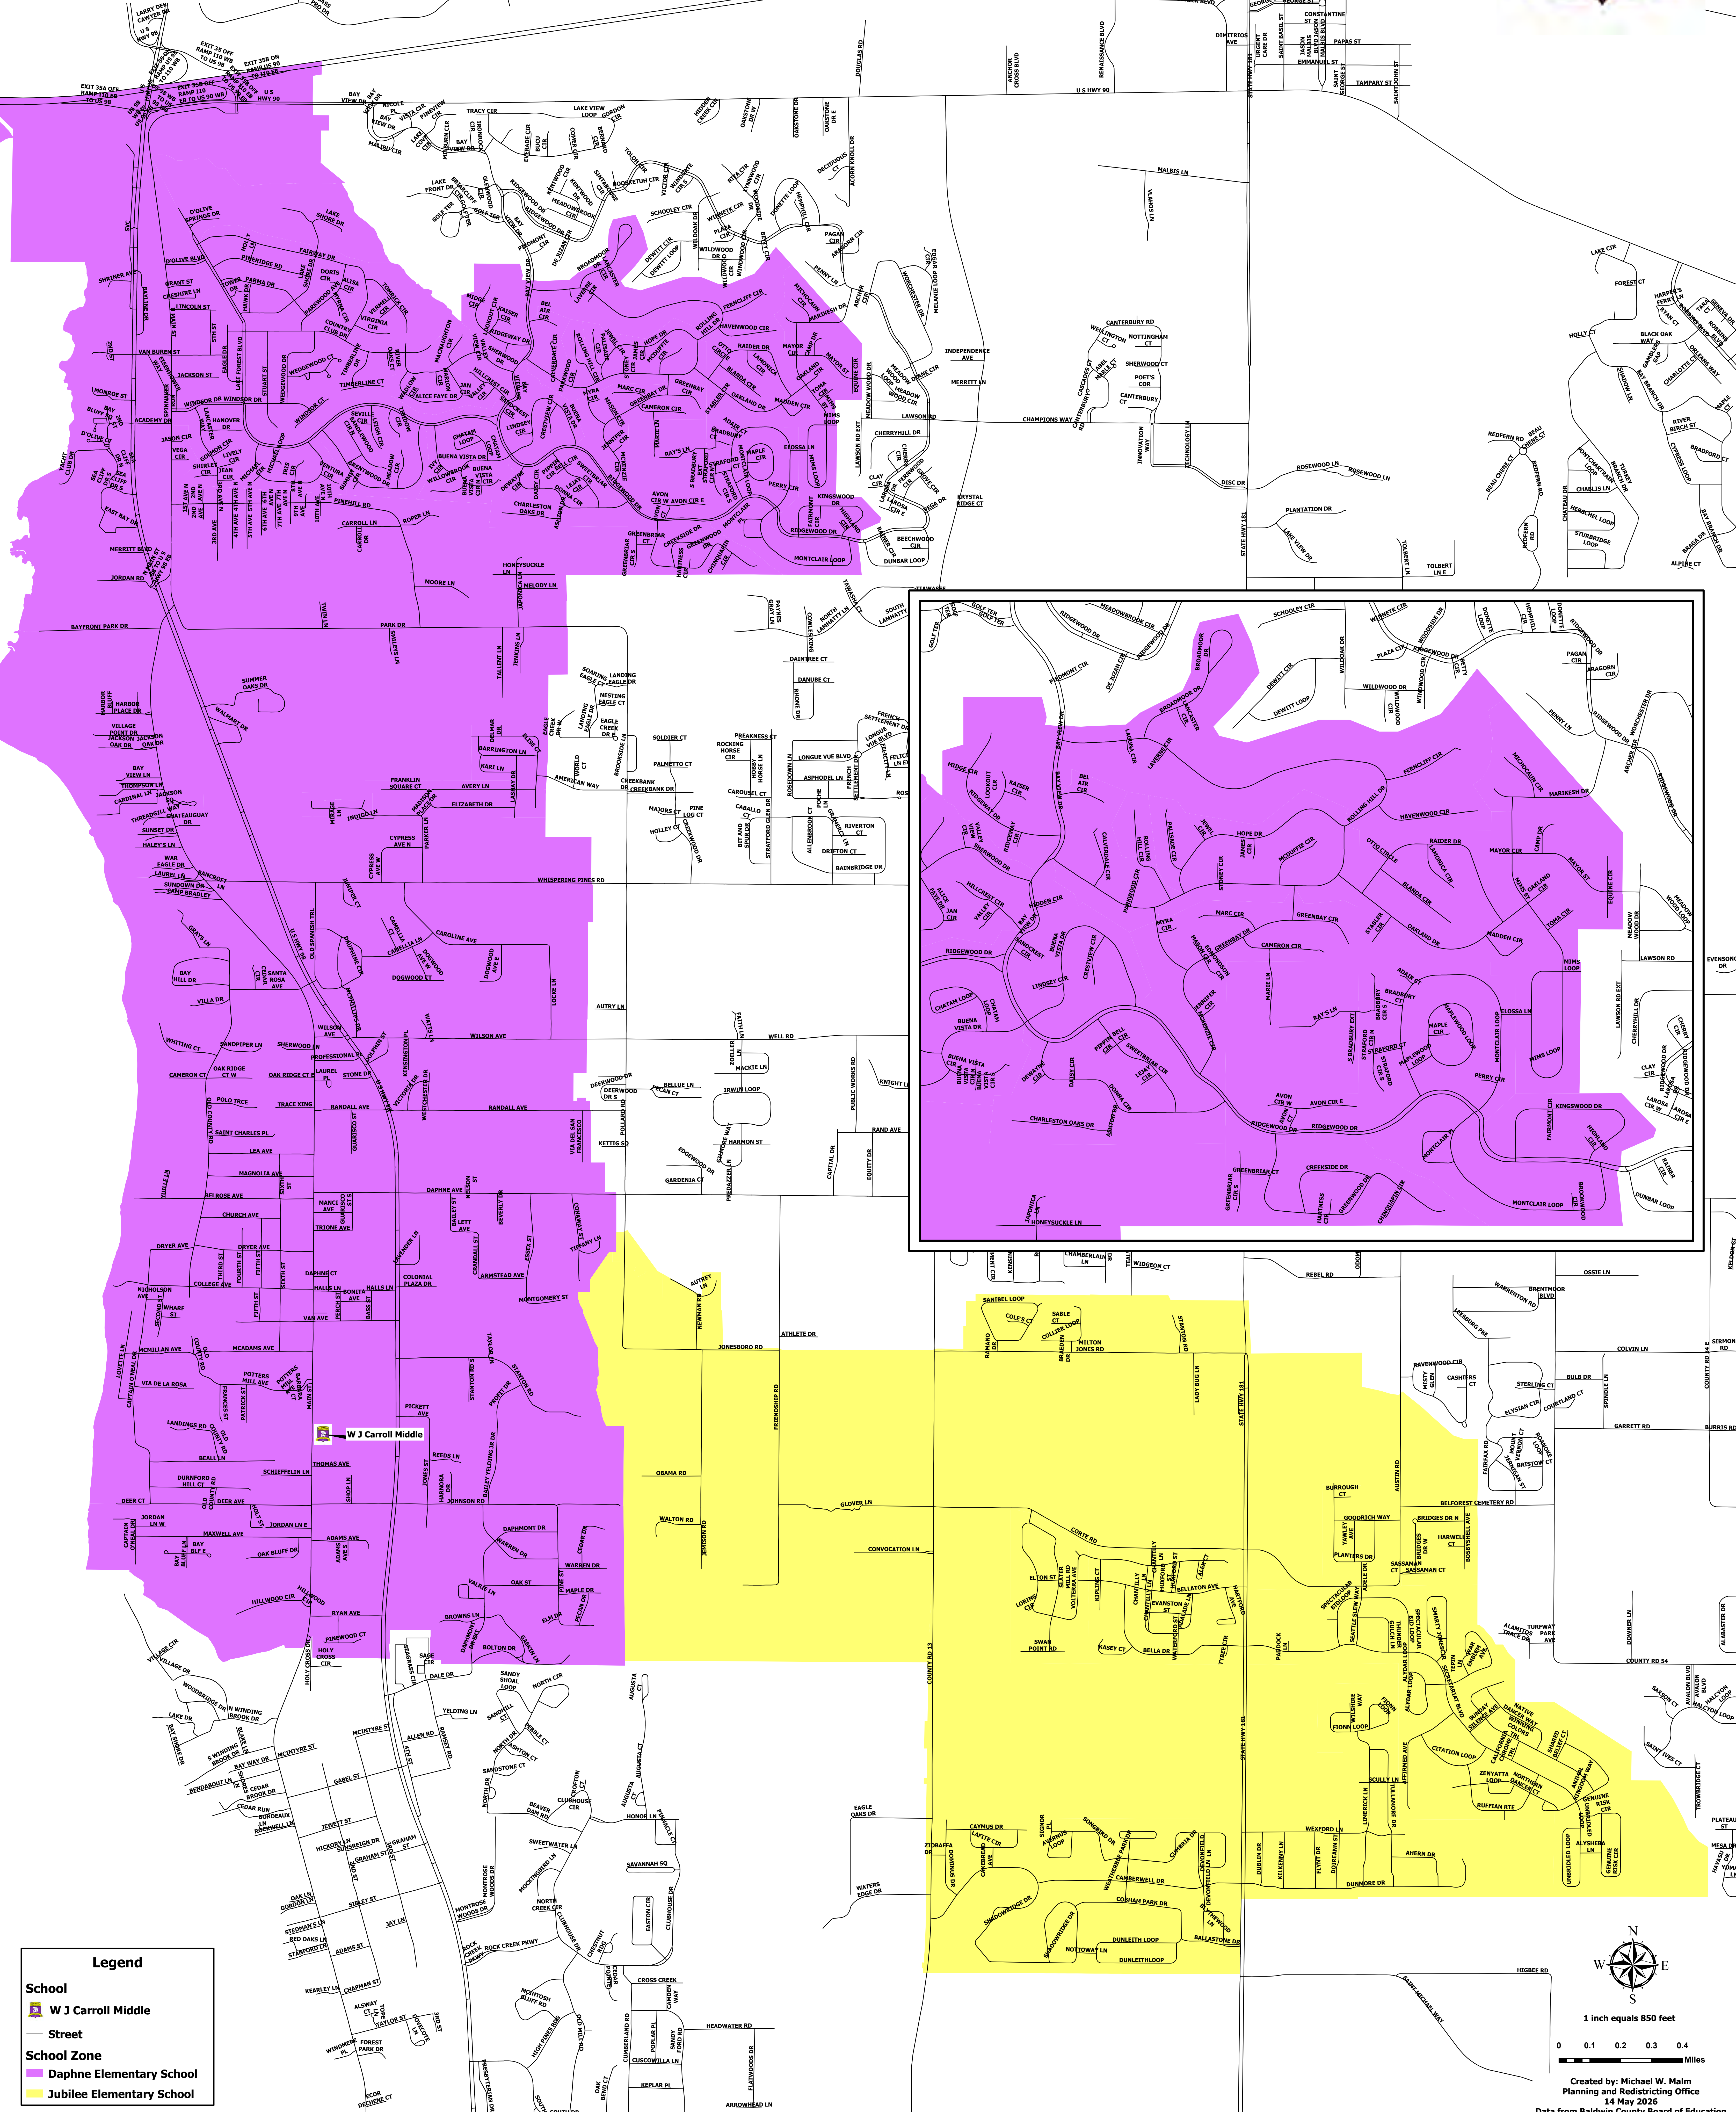

# W. J. Carroll Middle School Zone

**Legend**

- School
- W J Carroll Middle
- Street
- School Zone
- Daphne Elementary School
- Jubilee Elementary School

1 inch equals 850 feet

0 0.1 0.2 0.3 0.4 Miles

Created by: Michael W. Malm  
Planning and Redistricting Office  
14 May 2026  
Data from Baldwin County Board of Education