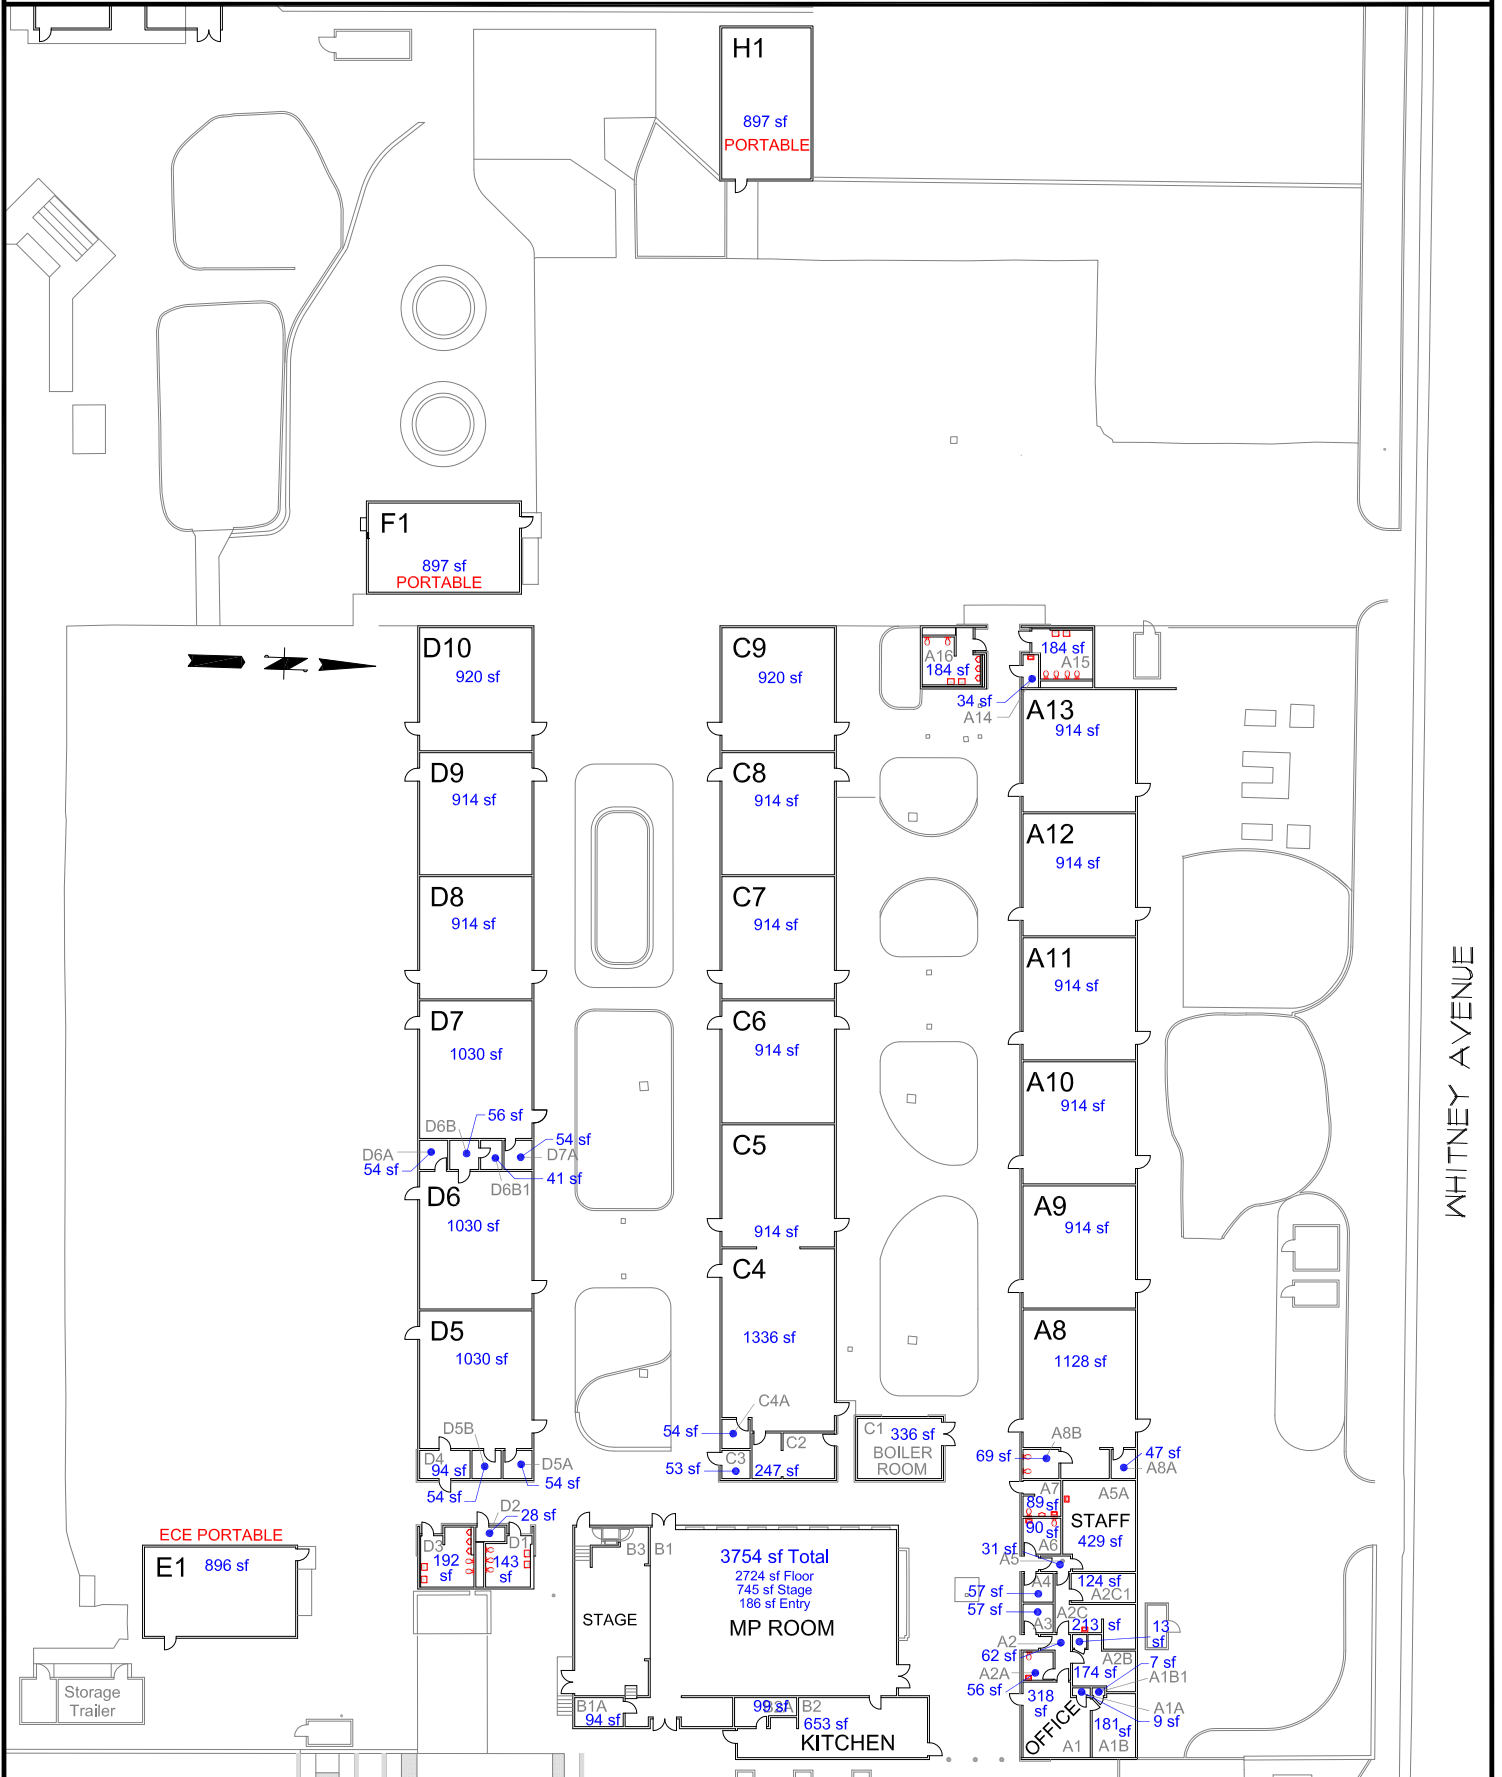

Whitney Interior Areas

Address: 4248 Whitney Avenue
Sacramento CA 95821

Initial Construction Completion Date: 1954
 Total Sq. Ft. of Floor Space: 30,840
 Acres: 11.58

School Number: 152

WHITNEY AVENUE