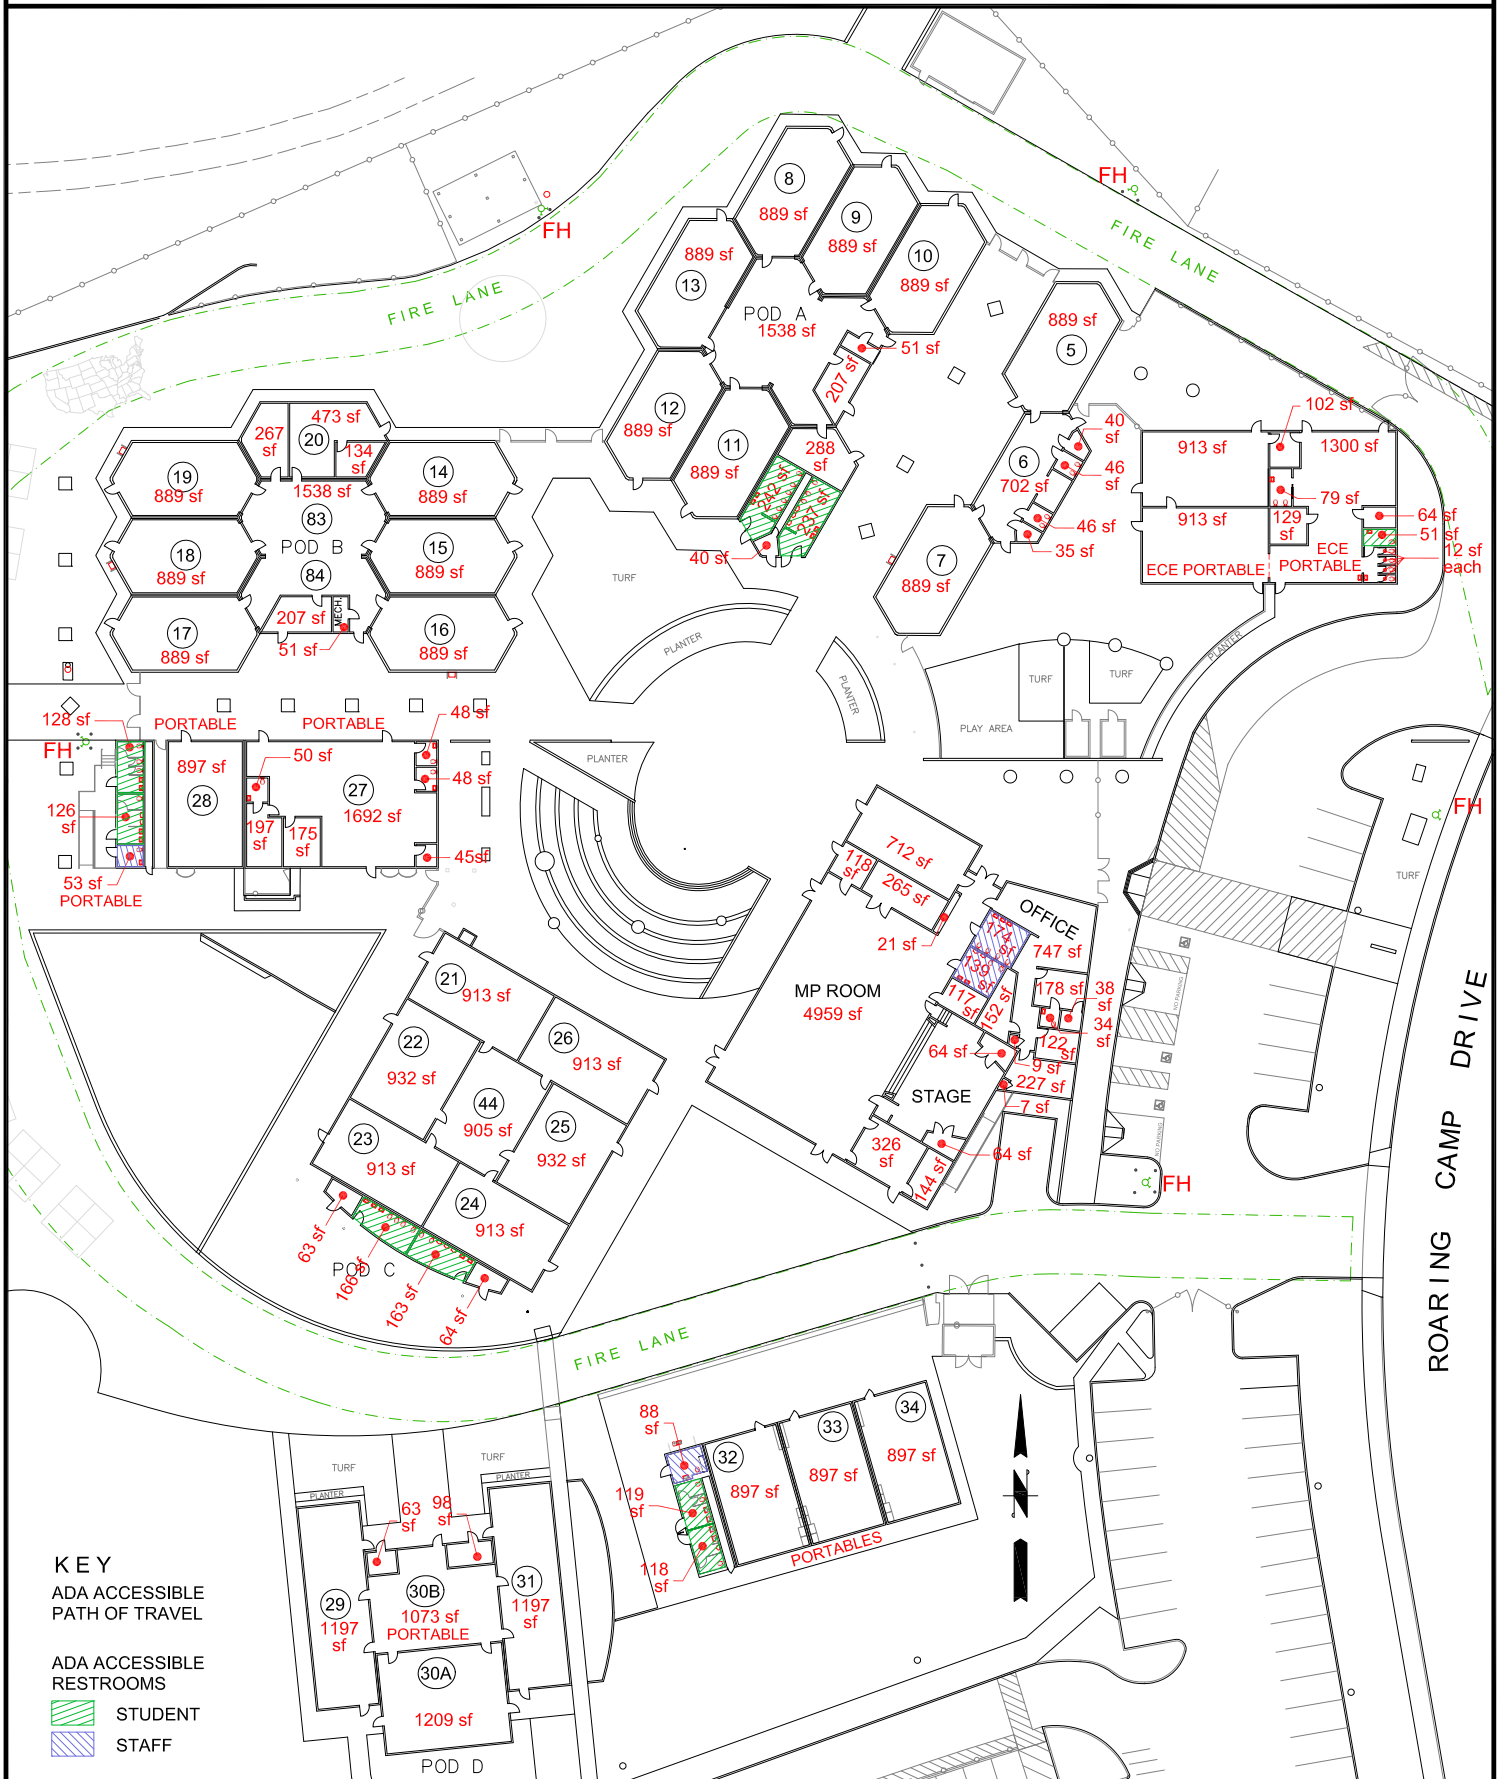

Gold River Discovery Center Interior Areas

Address: 2200 Roaring Camp Drive
 Rancho Cordova CA 95670

Initial Construction Completion Date: 1994
 Total Sq. Ft. of Floor Space: 52,889
 Acres: 5.946

School Number: 172

- KEY**
- ADA ACCESSIBLE PATH OF TRAVEL
 - ADA ACCESSIBLE RESTROOMS
 - STUDENT
 - STAFF