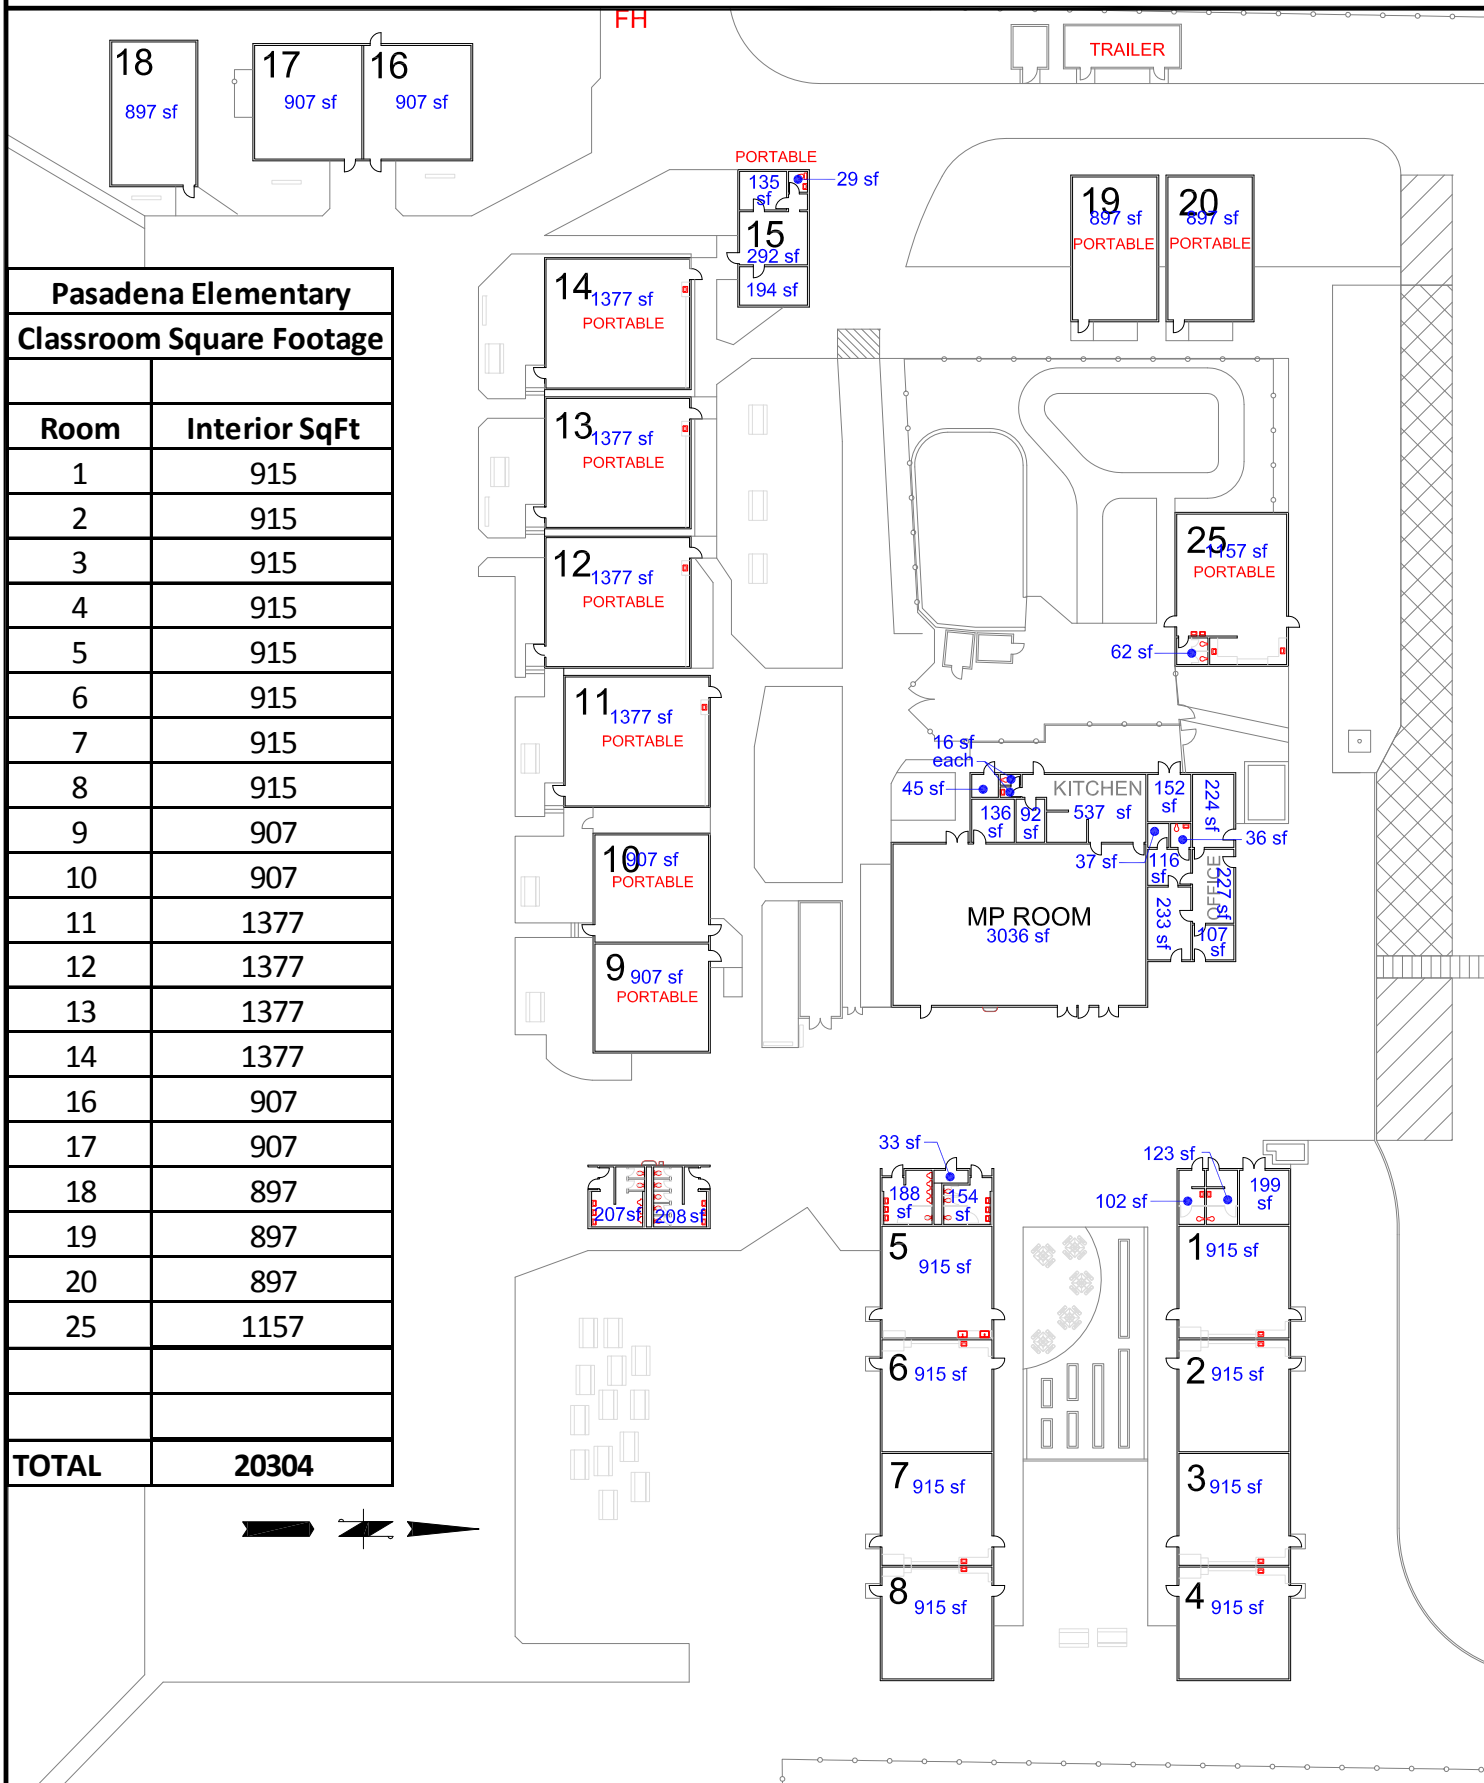

# Pasadena

Address: 4330 Pasadena Avenue  
Sacramento CA 95821

Initial Construction Completion Date: 1961  
Total Sq. Ft. of Floor Space: 29,008  
Acres: 11.44

School Number: 141

Pasadena Elementary	
Classroom Square Footage	
Room	Interior SqFt
1	915
2	915
3	915
4	915
5	915
6	915
7	915
8	915
9	907
10	907
11	1377
12	1377
13	1377
14	1377
16	907
17	907
18	897
19	897
20	897
25	1157
<b>TOTAL</b>	<b>20304</b>