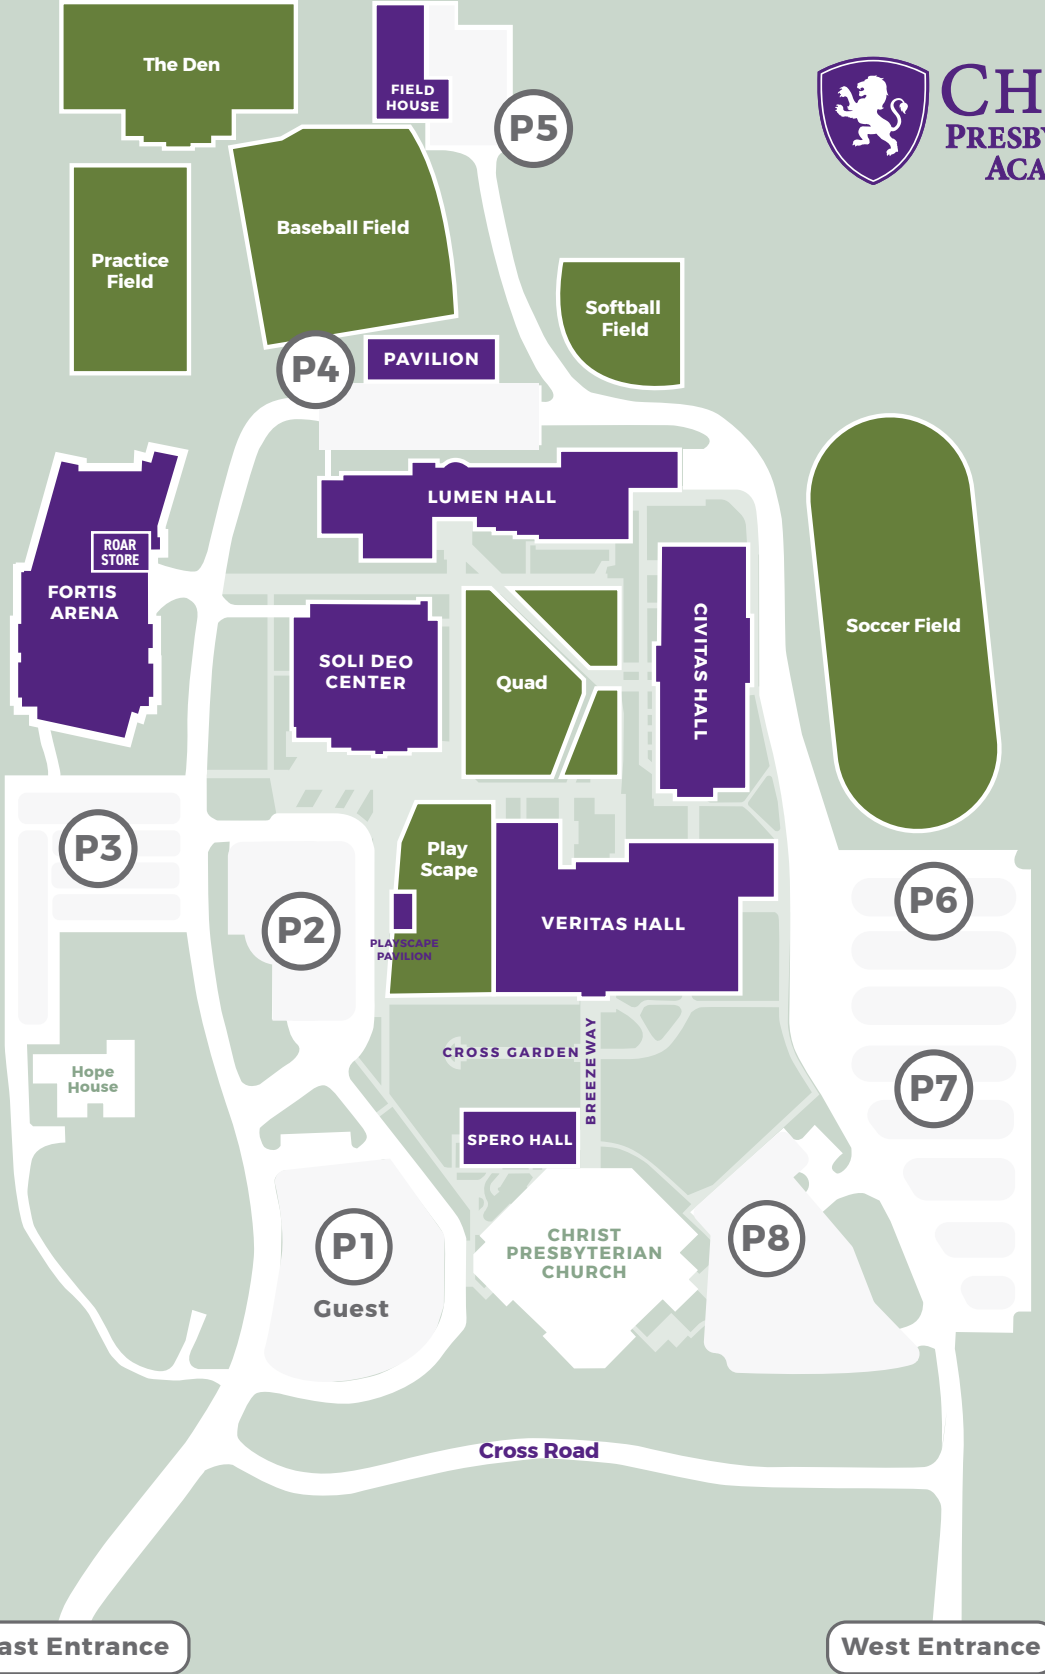

CHRIST PRESBYTERIAN ACADEMY

East Entrance

West Entrance

→ FROM I-65

OLD HICKORY BLVD.

FROM HWY. 100 / I-40 ←

cpalions.org