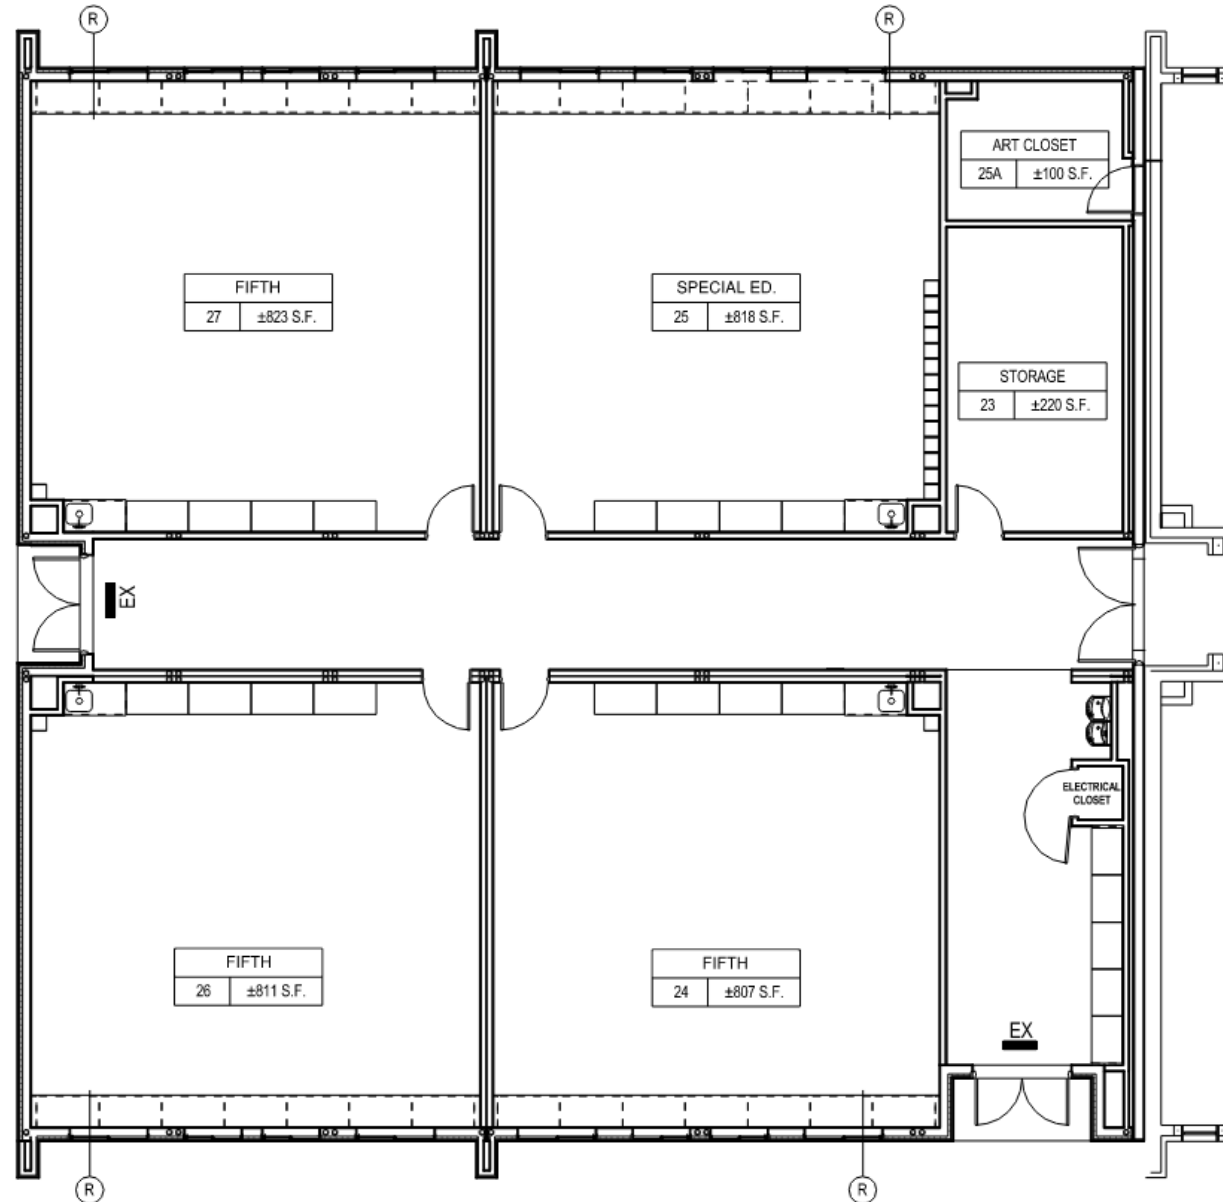

WALT WHITMAN CLASSROOM ADDITION