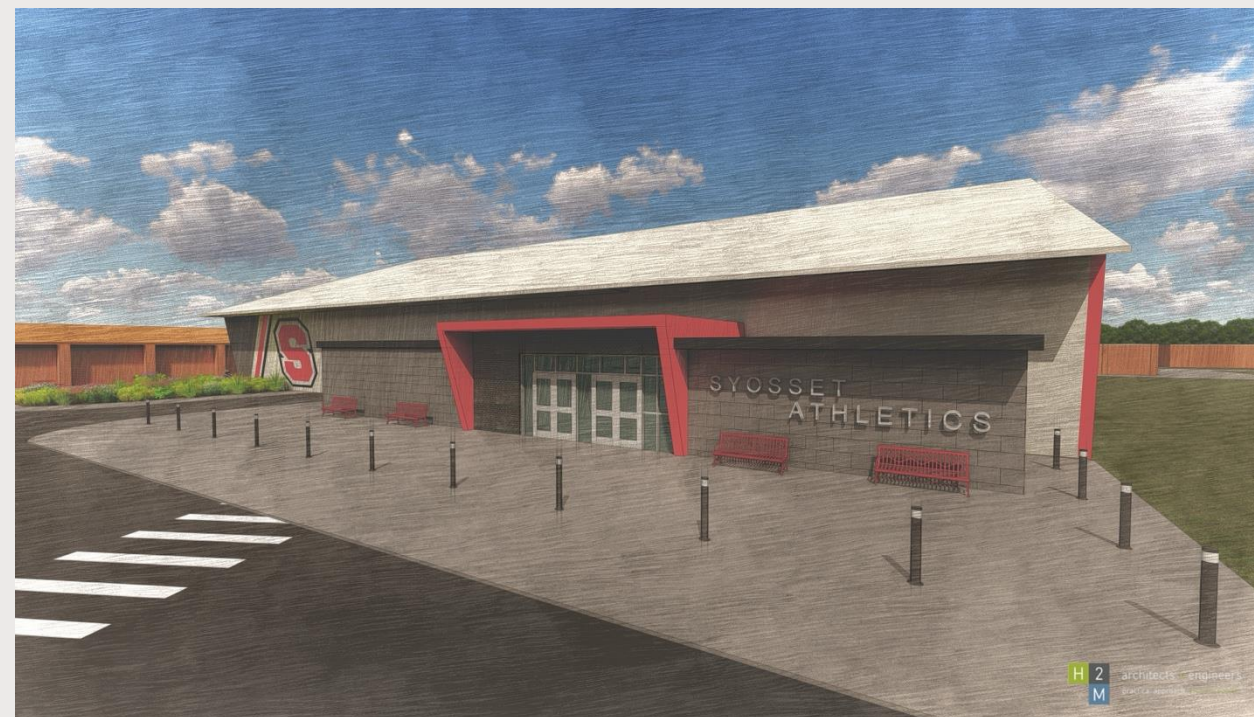

FACILITIES UPDATE

May 11, 2026

PROJECTS COMPLETED

- South Grove
- Bus loop

PROJECTS COMPLETED

- Syosset High School
 - Testing Center Addition
 - Temporary Robotics Room
 - TV/Media Studio
 - Partial Roof Replacement

PROJECTS COMPLETED

- South Woods
 - Partial Roof
 - Parking Lot

PROJECTS IN
PROGRESS

Syosset High School Guidance/Wellness Suite

H.B.Thompson Fields

PROJECTS IN
PROGRESS

SUMMER 2026 CONSTRUCTION

- HS Baseball & Softball Turf Fields
- HS Rear Bus Loop
- HS Science Research Expansion
- HS Electrical Equipment Upgrades
- HBT Main Gym AC
- HBT Locker Room Renovation
- HBT Electrical Equipment Upgrades
- SW Locker Rooms
- SW Main Gym AC
- Village ES Main Gym AC
- AP Willits ES Main Gym AC

2026-2027 CONSTRUCTION

HS Gym Addition

HBT Vestibule Addition

PROJECTS AWARDED SUMMER 2027 CONSTRUCTION

- ELECTRICAL SERVICE UPGRADES:
- JI Baylis ES
- Berry Hill ES
- Robbins Lane ES
- Walt Whitman ES

2027 & BEYOND