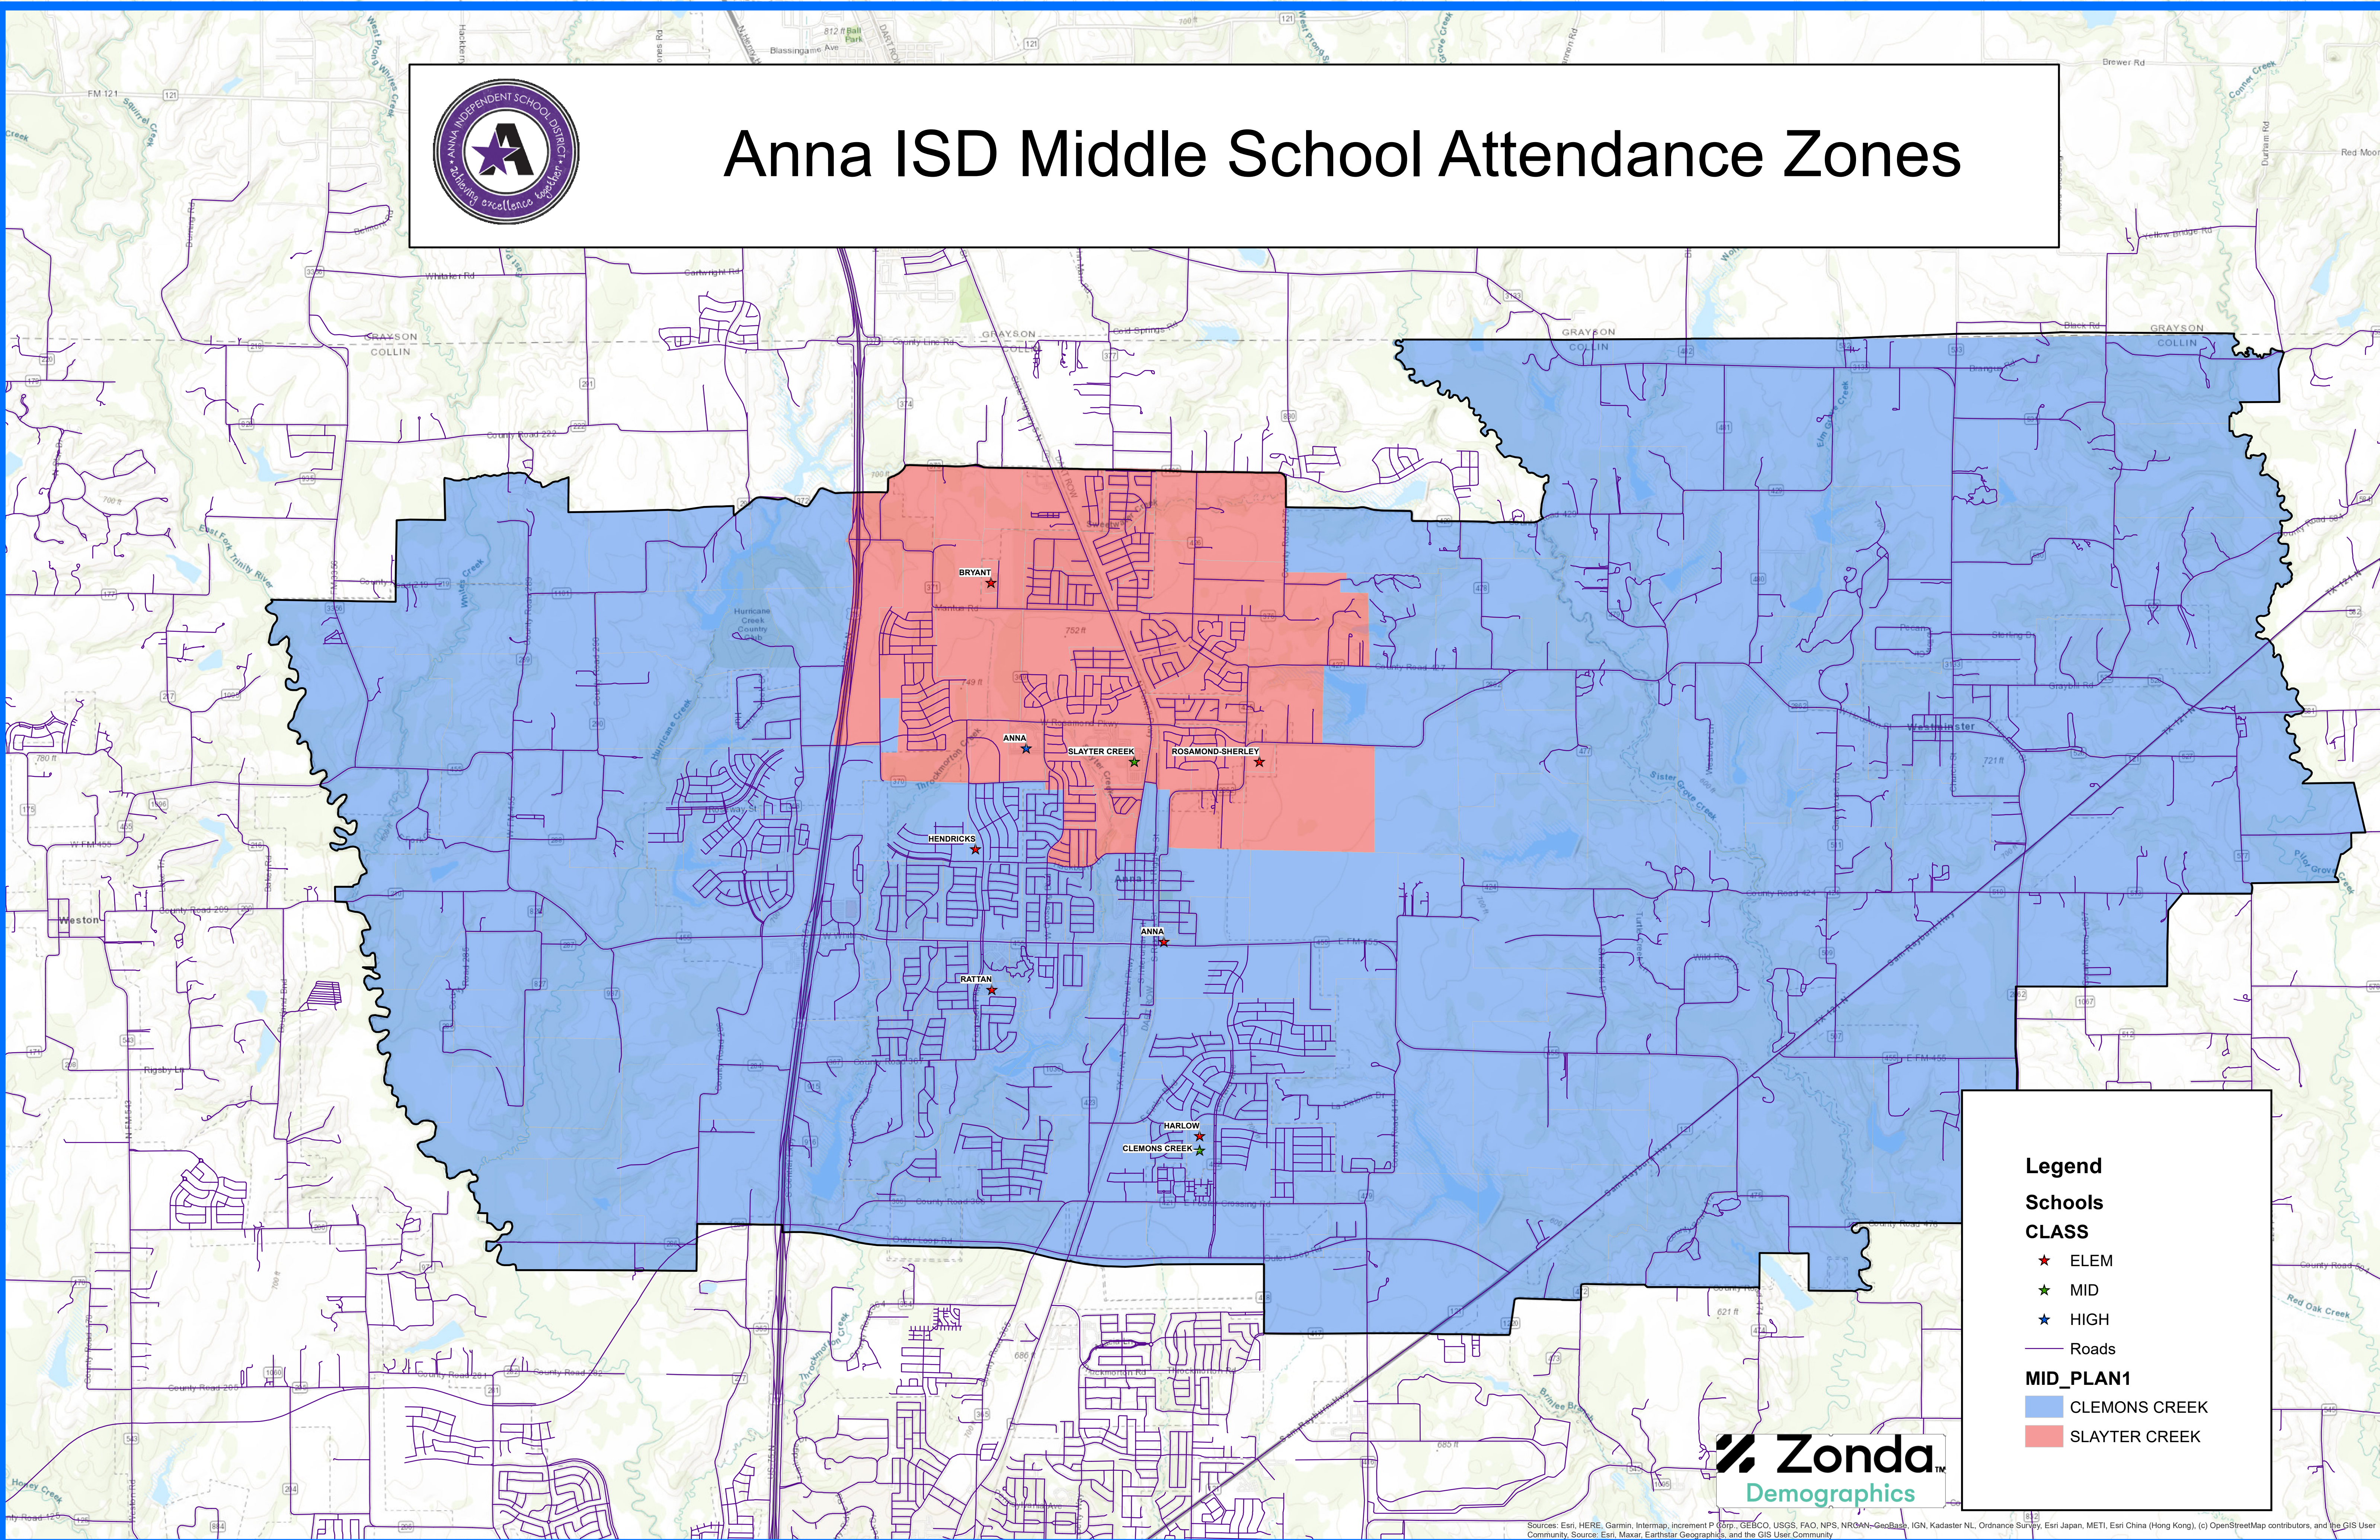

Anna ISD Middle School Attendance Zones

- Legend**
- Schools**
- CLASS**
- ★ ELEM
 - ★ MID
 - ★ HIGH
- Roads
- MID_PLAN1**
- CLEMONS CREEK
 - SLAYTER CREEK