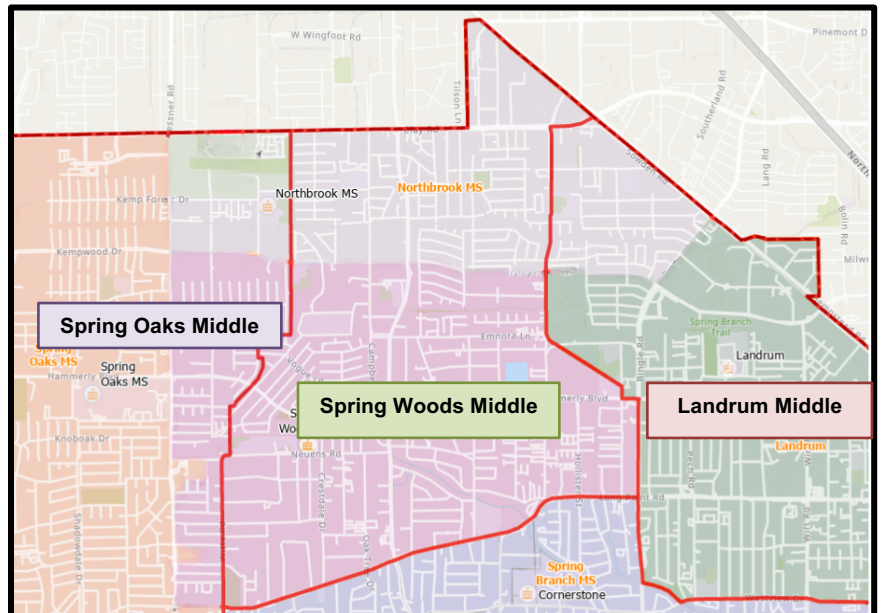

Spring Oaks Middle School (SOMS) Principal: Mary Lou Davalos 2150 Shadowdale Dr. 77043 (713) 251-4800	Spring Woods Middle School (SWMS) Principal: Mark Smith 9810 Neuens Rd. (713) 251-5000	Landrum Middle School (LMS) Principal: Dr. Kedrick Lookadoo 2200 Ridgecrest Dr. 77055 (713) 251-3700

Recommendation: Northbrook Middle School Redistribution

Boundary Changes:

Spring Oaks MS

Extends a portion of east boundary north of Long Point Rd. from Gessner to Witte Rd.; boundary would extend north mirroring the existing high school boundaries.

Spring Woods MS

Extends boundary north of Kempwood Dr. between The Commons at Spring Brook and Hollister St. and area north of Clay Rd.

Landrum MS

Extends boundary north of Kempwood Dr. between Hollister St. to eastern district boundary and south of Clay Rd.

Questions? We are here to help.

Please direct all questions to: partner@springbranchisd.com