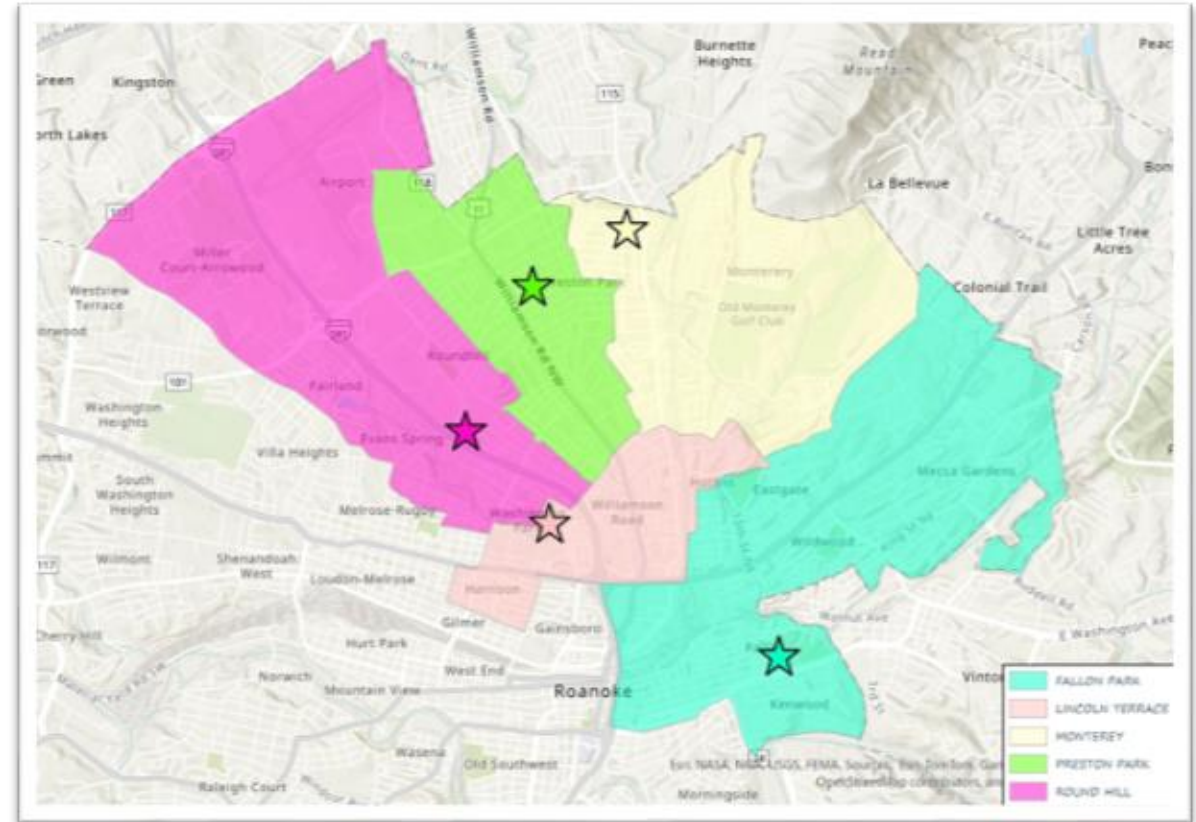

Attendance Zones Changes

Current Attendance Zones

Recommended Attendance Zones

Focused Attendance Zones Changes

Current Attendance Zones

Recommended Attendance Zones

Focused Attendance Zones Changes

Current Attendance Zones

Recommended Attendance Zones

Impacted Addresses

New School Preston Park

Current School	New School	Address Range
LINCOLN TERRACE ELEMENTARY SCHOOL	PRESTON PARK ELEMENTARY SCHOOL	1 - 79 FOREST HILL AVE NE
MONTEREY ELEMENTARY SCHOOL	PRESTON PARK ELEMENTARY SCHOOL	100 - 187 TRINKLE AVE NE
MONTEREY ELEMENTARY SCHOOL	PRESTON PARK ELEMENTARY SCHOOL	100 - 197 CHRISTIAN AVE NE
MONTEREY ELEMENTARY SCHOOL	PRESTON PARK ELEMENTARY SCHOOL	100 - 198 HURST AVE NE
MONTEREY ELEMENTARY SCHOOL	PRESTON PARK ELEMENTARY SCHOOL	100 - 225 PRINCETON CIR NE
MONTEREY ELEMENTARY SCHOOL	PRESTON PARK ELEMENTARY SCHOOL	100 - 333 TROY AVE NE
MONTEREY ELEMENTARY SCHOOL	PRESTON PARK ELEMENTARY SCHOOL	100 - 334 FLEMING AVE NE
MONTEREY ELEMENTARY SCHOOL	PRESTON PARK ELEMENTARY SCHOOL	100 - 334 WENTWORTH AVE NE
ROUND HILL ELEMENTARY SCHOOL	PRESTON PARK ELEMENTARY SCHOOL	1700 - 1717 EMPRESS DR NW
ROUND HILL ELEMENTARY SCHOOL	PRESTON PARK ELEMENTARY SCHOOL	1700 - 1898 HERSHBERGER RD NW
ROUND HILL ELEMENTARY SCHOOL	PRESTON PARK ELEMENTARY SCHOOL	2400 - 2536 CORNELL DR NW
ROUND HILL ELEMENTARY SCHOOL	PRESTON PARK ELEMENTARY SCHOOL	2400 - 2541 MARR ST NW
ROUND HILL ELEMENTARY SCHOOL	PRESTON PARK ELEMENTARY SCHOOL	2400 - 2545 FLORALAND DR NW
ROUND HILL ELEMENTARY SCHOOL	PRESTON PARK ELEMENTARY SCHOOL	2400 - 2546 RAVENWOOD AVE NW
ROUND HILL ELEMENTARY SCHOOL	PRESTON PARK ELEMENTARY SCHOOL	2400 - 2546 VANCOUVER DR NW