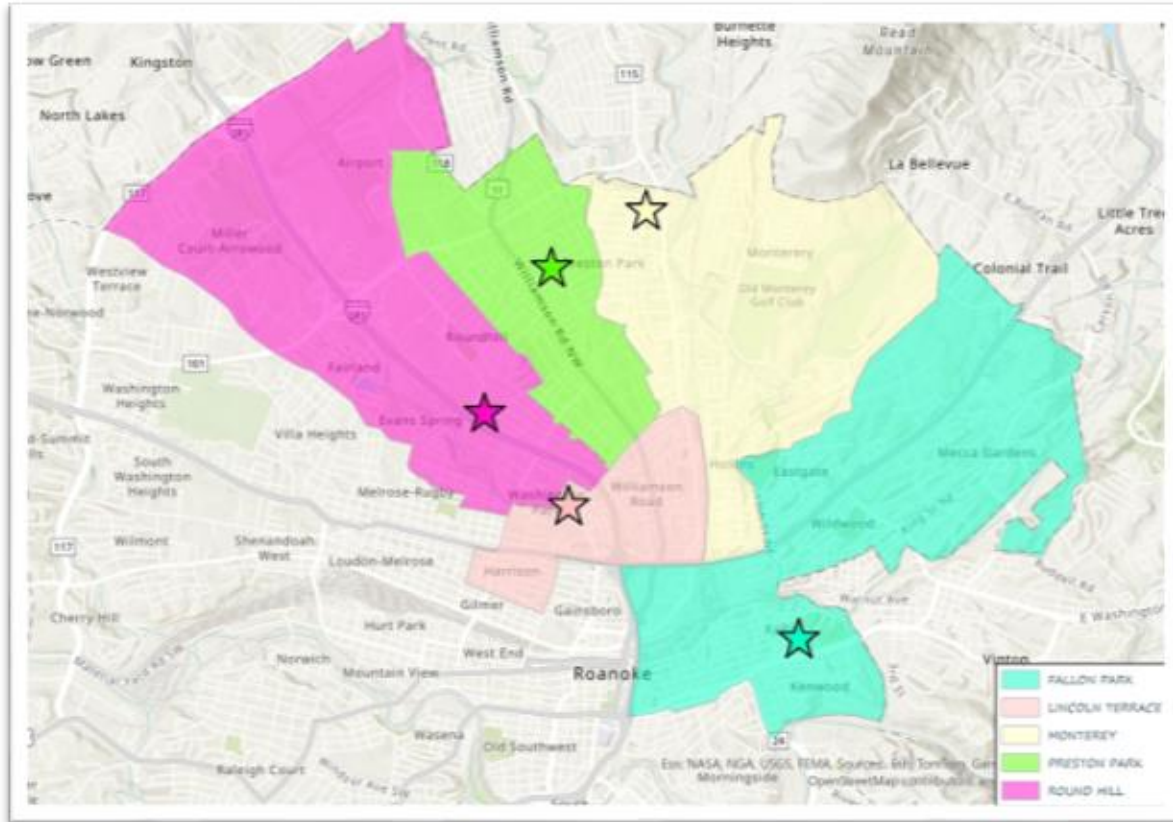

Attendance Zones Changes

Current Attendance Zones

Recommended Attendance Zones

Focused Attendance Zones Changes

Current Attendance Zones

Recommended Attendance Zones

Focused Attendance Zones Changes

Current Attendance Zones

Recommended Attendance Zones

Impacted Addresses

New School Preston Park

Current School	New School	Address Range
LINCOLN TERRACE ELEMENTARY SCHOOL	PRESTON PARK ELEMENTARY SCHOOL	1 - 79 FOREST HILL AVE NE
MONTEREY ELEMENTARY SCHOOL	PRESTON PARK ELEMENTARY SCHOOL	100 - 187 TRINKLE AVE NE
MONTEREY ELEMENTARY SCHOOL	PRESTON PARK ELEMENTARY SCHOOL	100 - 197 CHRISTIAN AVE NE
MONTEREY ELEMENTARY SCHOOL	PRESTON PARK ELEMENTARY SCHOOL	100 - 198 HURST AVE NE
MONTEREY ELEMENTARY SCHOOL	PRESTON PARK ELEMENTARY SCHOOL	100 - 225 PRINCETON CIR NE
MONTEREY ELEMENTARY SCHOOL	PRESTON PARK ELEMENTARY SCHOOL	100 - 333 TROY AVE NE
MONTEREY ELEMENTARY SCHOOL	PRESTON PARK ELEMENTARY SCHOOL	100 - 334 FLEMING AVE NE
MONTEREY ELEMENTARY SCHOOL	PRESTON PARK ELEMENTARY SCHOOL	100 - 334 WENTWORTH AVE NE
ROUND HILL ELEMENTARY SCHOOL	PRESTON PARK ELEMENTARY SCHOOL	1700 - 1717 EMPRESS DR NW
ROUND HILL ELEMENTARY SCHOOL	PRESTON PARK ELEMENTARY SCHOOL	1700 - 1898 HERSHBERGER RD NW
ROUND HILL ELEMENTARY SCHOOL	PRESTON PARK ELEMENTARY SCHOOL	2400 - 2536 CORNELL DR NW
ROUND HILL ELEMENTARY SCHOOL	PRESTON PARK ELEMENTARY SCHOOL	2400 - 2541 MARR ST NW
ROUND HILL ELEMENTARY SCHOOL	PRESTON PARK ELEMENTARY SCHOOL	2400 - 2545 FLORALAND DR NW
ROUND HILL ELEMENTARY SCHOOL	PRESTON PARK ELEMENTARY SCHOOL	2400 - 2546 RAVENWOOD AVE NW
ROUND HILL ELEMENTARY SCHOOL	PRESTON PARK ELEMENTARY SCHOOL	2400 - 2546 VANCOUVER DR NW