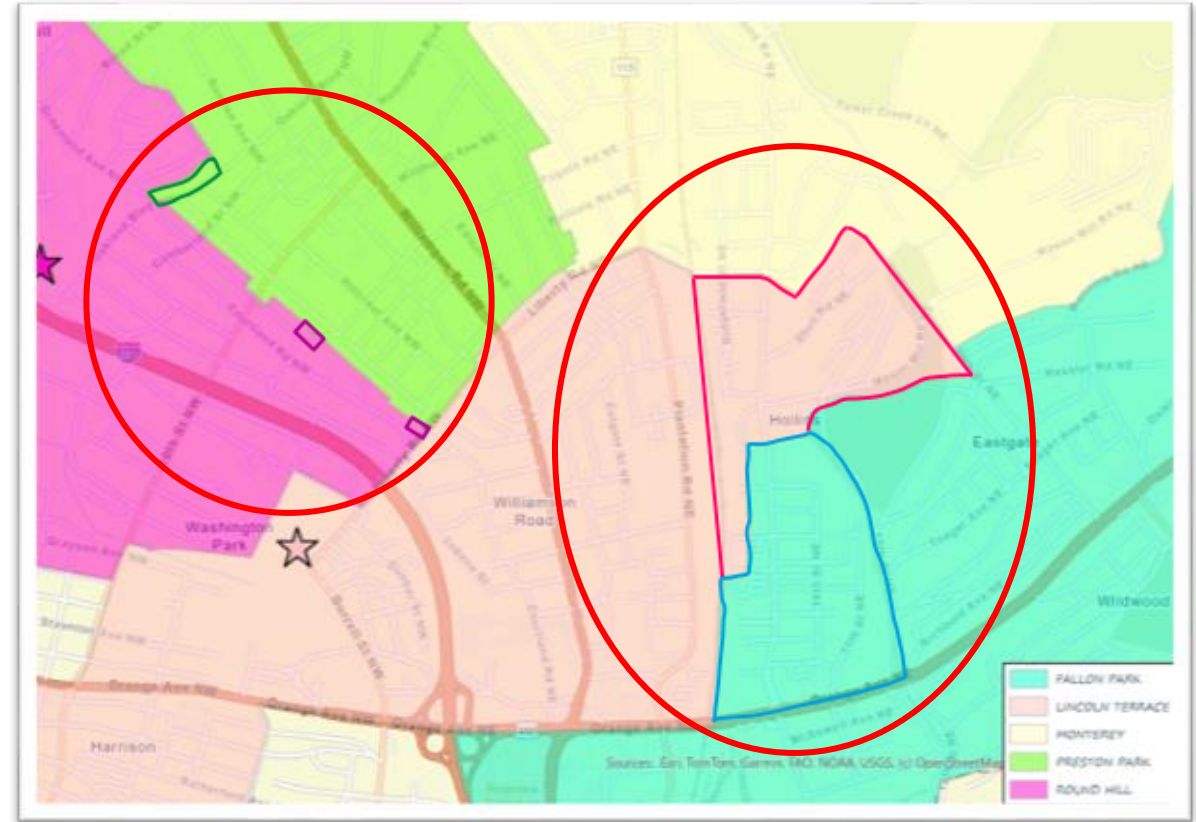

Attendance Zones Changes

Current Attendance Zones

Recommended Attendance Zones

Focused Attendance Zones Changes

Current Attendance Zones

Recommended Attendance Zones

Focused Attendance Zones Changes

Current Attendance Zones

Recommended Attendance Zones

Impacted Addresses

New School Preston Park

Current School	New School	Address Range
LINCOLN TERRACE ELEMENTARY SCHOOL	PRESTON PARK ELEMENTARY SCHOOL	1 - 79 FOREST HILL AVE NE
MONTEREY ELEMENTARY SCHOOL	PRESTON PARK ELEMENTARY SCHOOL	100 - 187 TRINKLE AVE NE
MONTEREY ELEMENTARY SCHOOL	PRESTON PARK ELEMENTARY SCHOOL	100 - 197 CHRISTIAN AVE NE
MONTEREY ELEMENTARY SCHOOL	PRESTON PARK ELEMENTARY SCHOOL	100 - 198 HURST AVE NE
MONTEREY ELEMENTARY SCHOOL	PRESTON PARK ELEMENTARY SCHOOL	100 - 225 PRINCETON CIR NE
MONTEREY ELEMENTARY SCHOOL	PRESTON PARK ELEMENTARY SCHOOL	100 - 333 TROY AVE NE
MONTEREY ELEMENTARY SCHOOL	PRESTON PARK ELEMENTARY SCHOOL	100 - 334 FLEMING AVE NE
MONTEREY ELEMENTARY SCHOOL	PRESTON PARK ELEMENTARY SCHOOL	100 - 334 WENTWORTH AVE NE
ROUND HILL ELEMENTARY SCHOOL	PRESTON PARK ELEMENTARY SCHOOL	1700 - 1717 EMPRESS DR NW
ROUND HILL ELEMENTARY SCHOOL	PRESTON PARK ELEMENTARY SCHOOL	1700 - 1898 HERSHBERGER RD NW
ROUND HILL ELEMENTARY SCHOOL	PRESTON PARK ELEMENTARY SCHOOL	2400 - 2536 CORNELL DR NW
ROUND HILL ELEMENTARY SCHOOL	PRESTON PARK ELEMENTARY SCHOOL	2400 - 2541 MARR ST NW
ROUND HILL ELEMENTARY SCHOOL	PRESTON PARK ELEMENTARY SCHOOL	2400 - 2545 FLORALAND DR NW
ROUND HILL ELEMENTARY SCHOOL	PRESTON PARK ELEMENTARY SCHOOL	2400 - 2546 RAVENWOOD AVE NW
ROUND HILL ELEMENTARY SCHOOL	PRESTON PARK ELEMENTARY SCHOOL	2400 - 2546 VANCOUVER DR NW