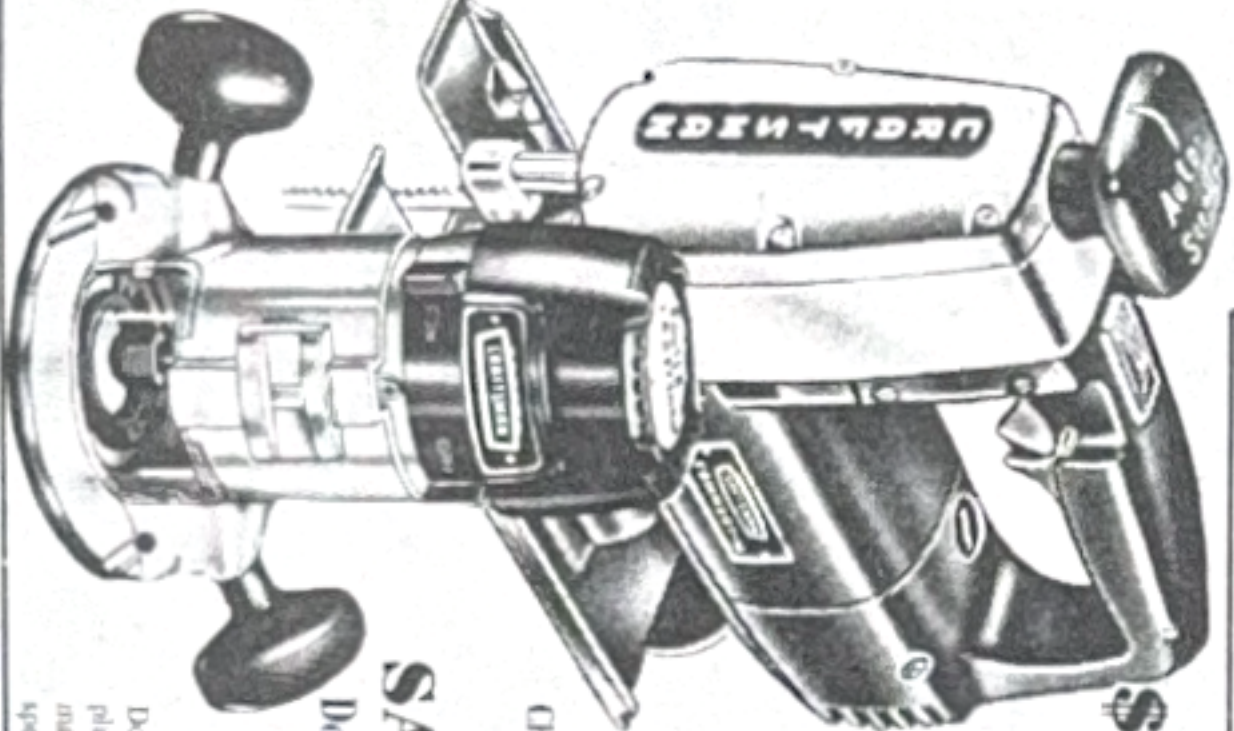

SAVE \$20 OFF
Sears Best Scroller Saw
Regular \$74.99
54.99

Develops maximum 1/2 HP. Rear-mounted control dial for 12 pre-set blade speeds. Long 1-in. stroke. Double-insulated - needs no grounding. No other scribe saw you can buy is easier to guide.