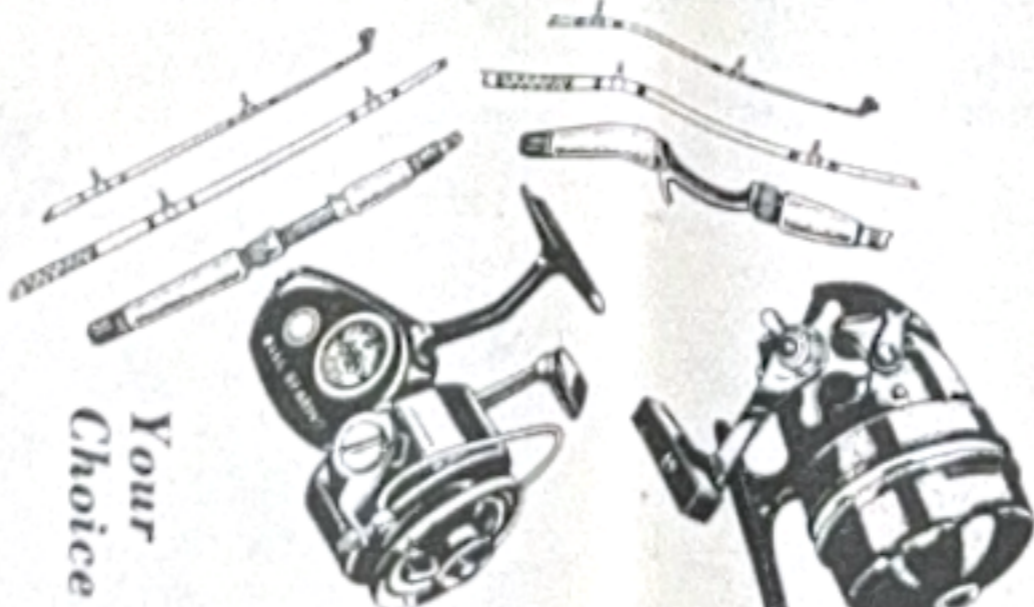

Your
Choice

1399

each

Regular $16.99 Sears Spinning Rod
2-piece tournament rod has one-arm action. 6'6-11' size.

Regular $16.99 Sears Spinning Rod
2-piece tournament rod has one-arm action. 7'0-11' size.

Regular $16.99 Sears Spinning Rod
Features twist-free drag system, includes 130 yards. 8'0-10'11' size.

Regular $17.99 Sears Spinning Rod
Features snap-off push button speed, auto retrieve system. 10'0-11' size.