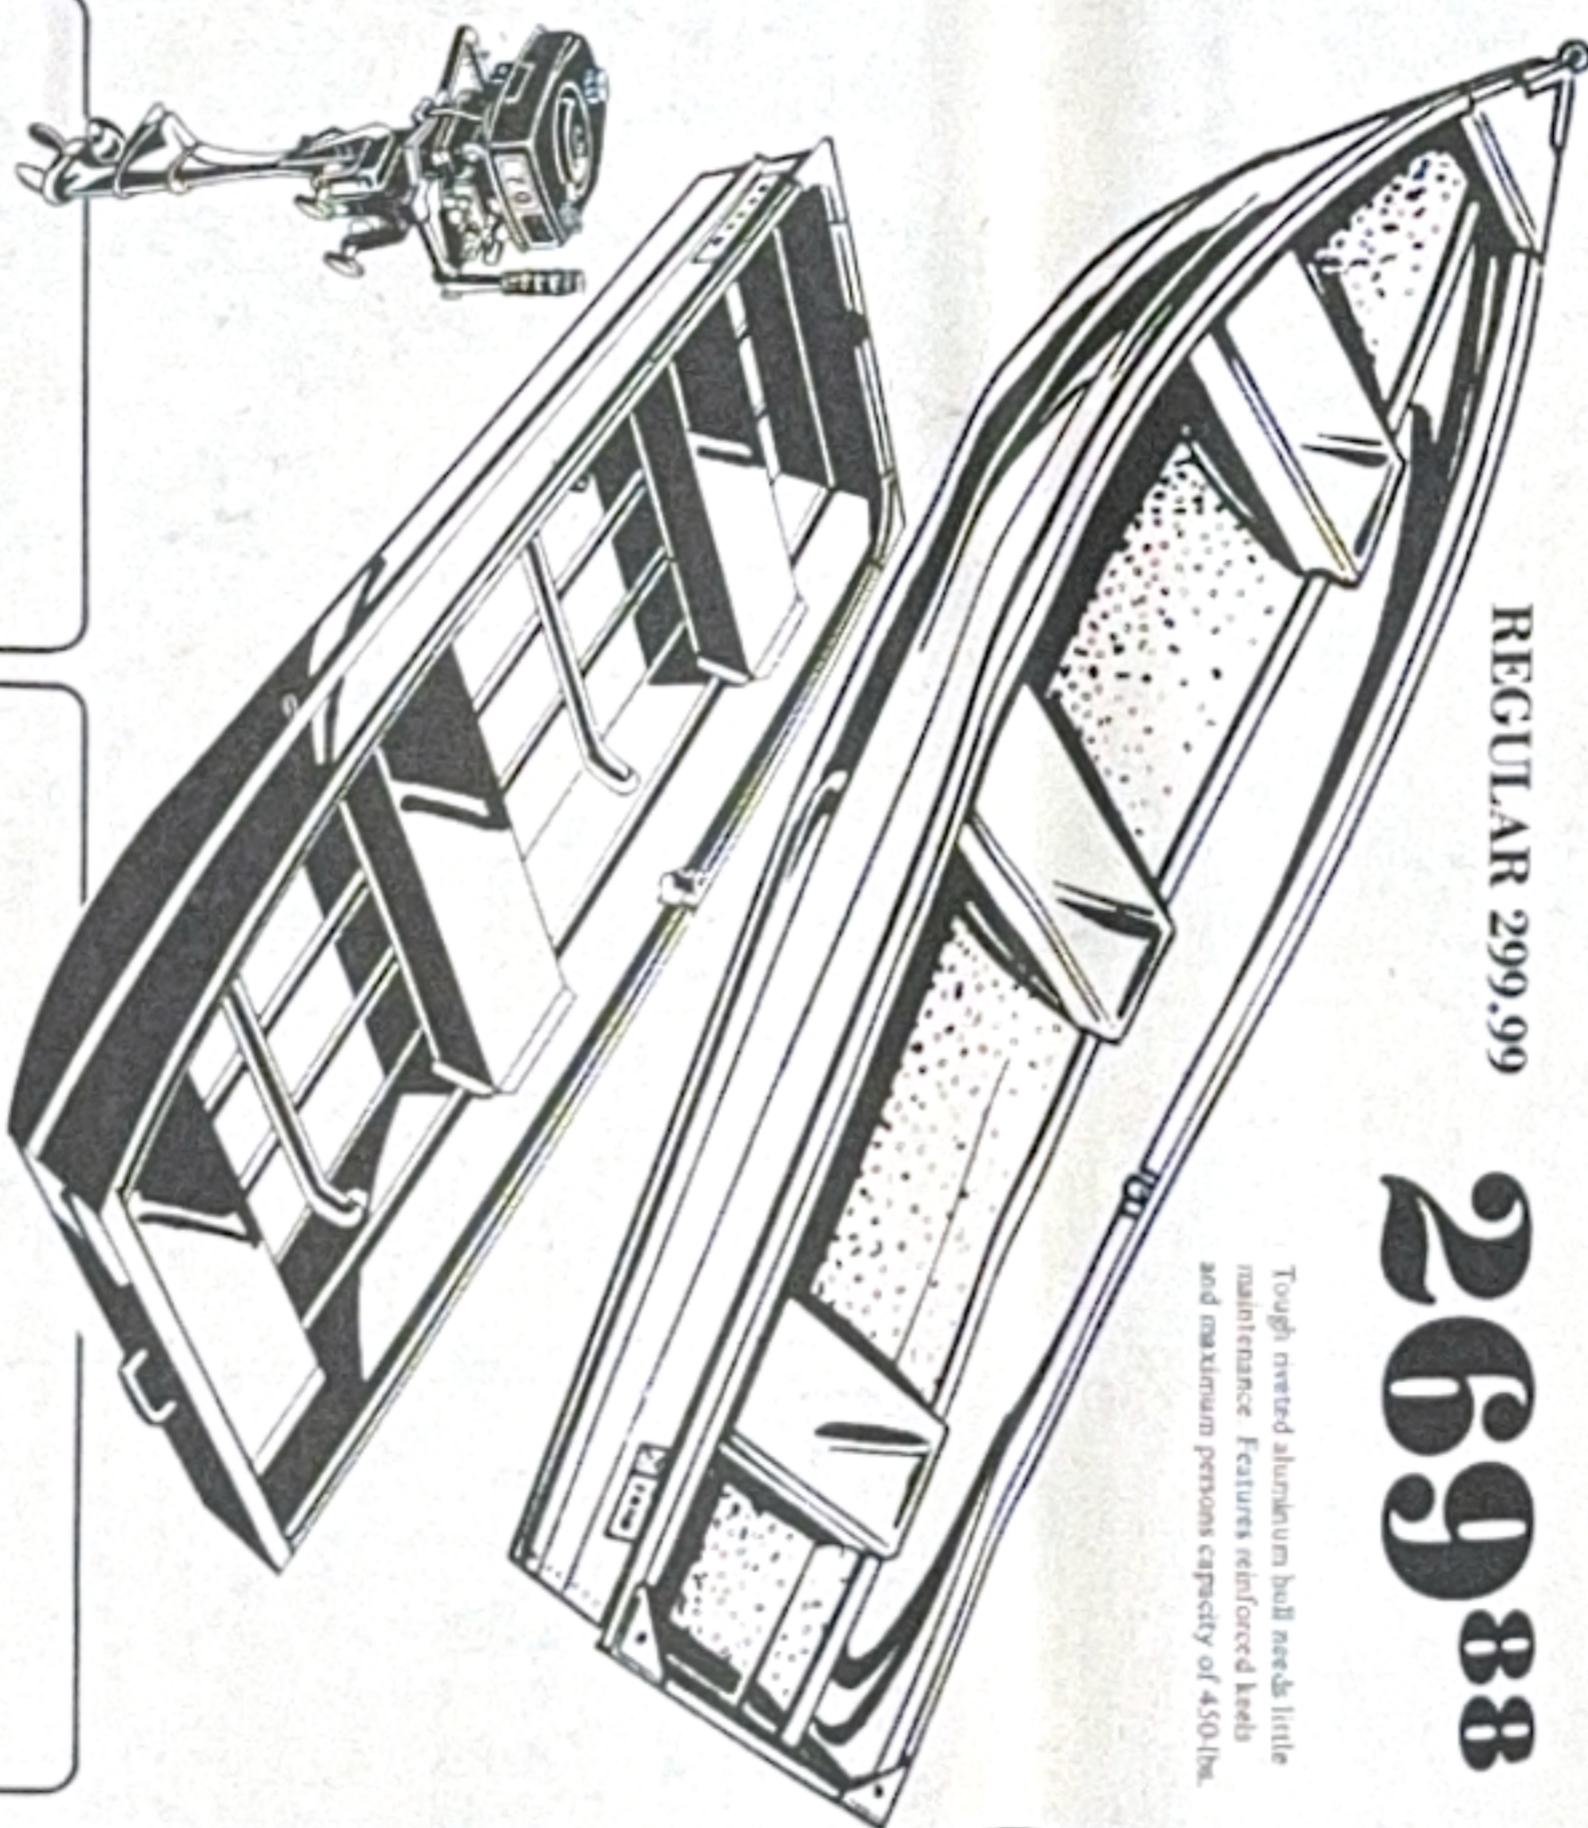

$40 OFF! Sears Aluminum 12-ft. Painted Jon Boat

Regular $199.99

15988

Painted boat of tough marine aluminum. 3 seats. Carry handles at bow and stern. Wood transom.

Regular $219.95 14-ft. Aluminum Painted Jon Boat.....**17988**

$20 OFF! Sears 7-HP Fishing Motor

Regular $119.95

19995

Rugged 7-HP fishing motor is single cylinder and air cooled. Also features clutch, choke control and front panel throttle. Proven 360°.

Sears

Now thru
Saturday

SAVE $3 and $4

Fishing Rods and Reels