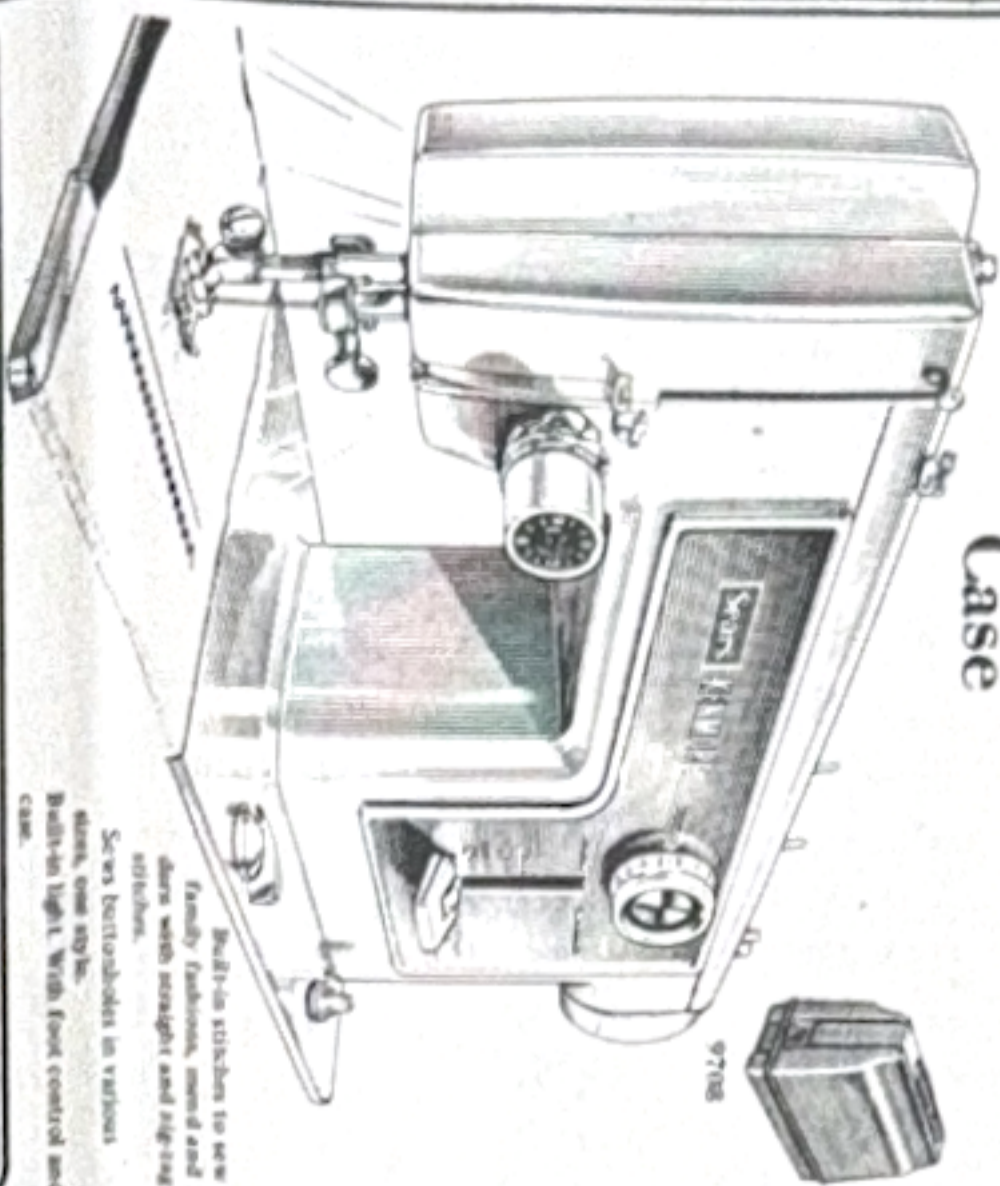

$888

For This Kenmore Zig-Zag Sewing Machine With Portable Case

NOW SAVE $20

Powermate® Canister Vac
Regular $109.95
89.95

Strong suction. With 10-in. side, single-position, beater-bar/brush. Includes tools for other home vacuuming and dusting.

SALE PRICE IN EFFECT THRU SATURDAY

Upright Vacuum Cleaner with Attachments

Only **$48**

Favorite style vacuum has revolving brush that adjusts to several rug-pile height positions. Attachments included to dust furniture, vacuum upholstery, clean crevices.

Ask About Sears Credit Plans

3440-3310

Sears

BUY INSTANT