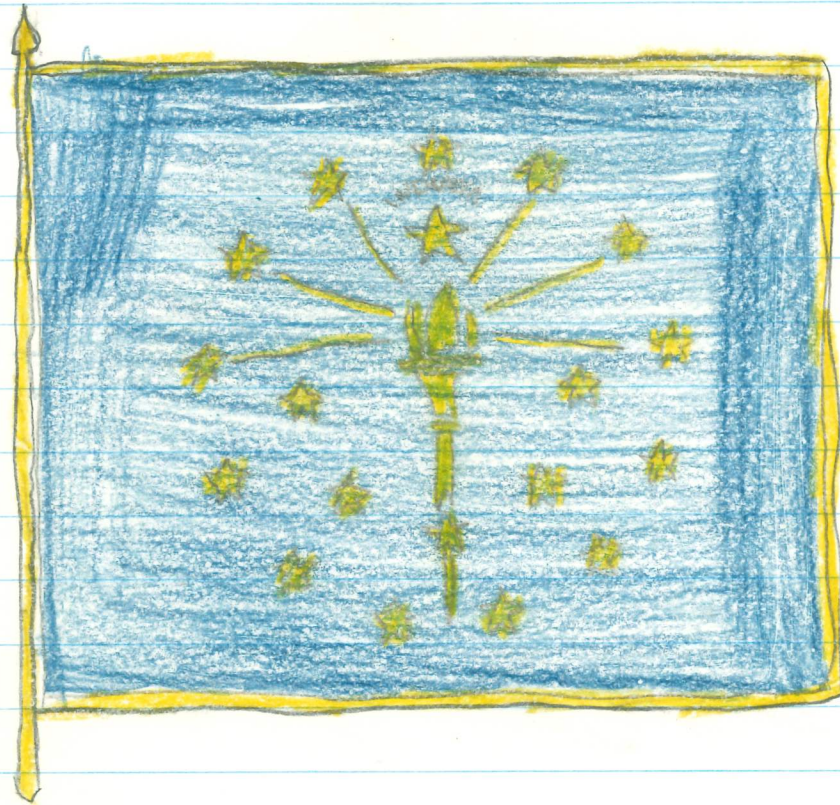

Louisiana
State
Flag

January
January