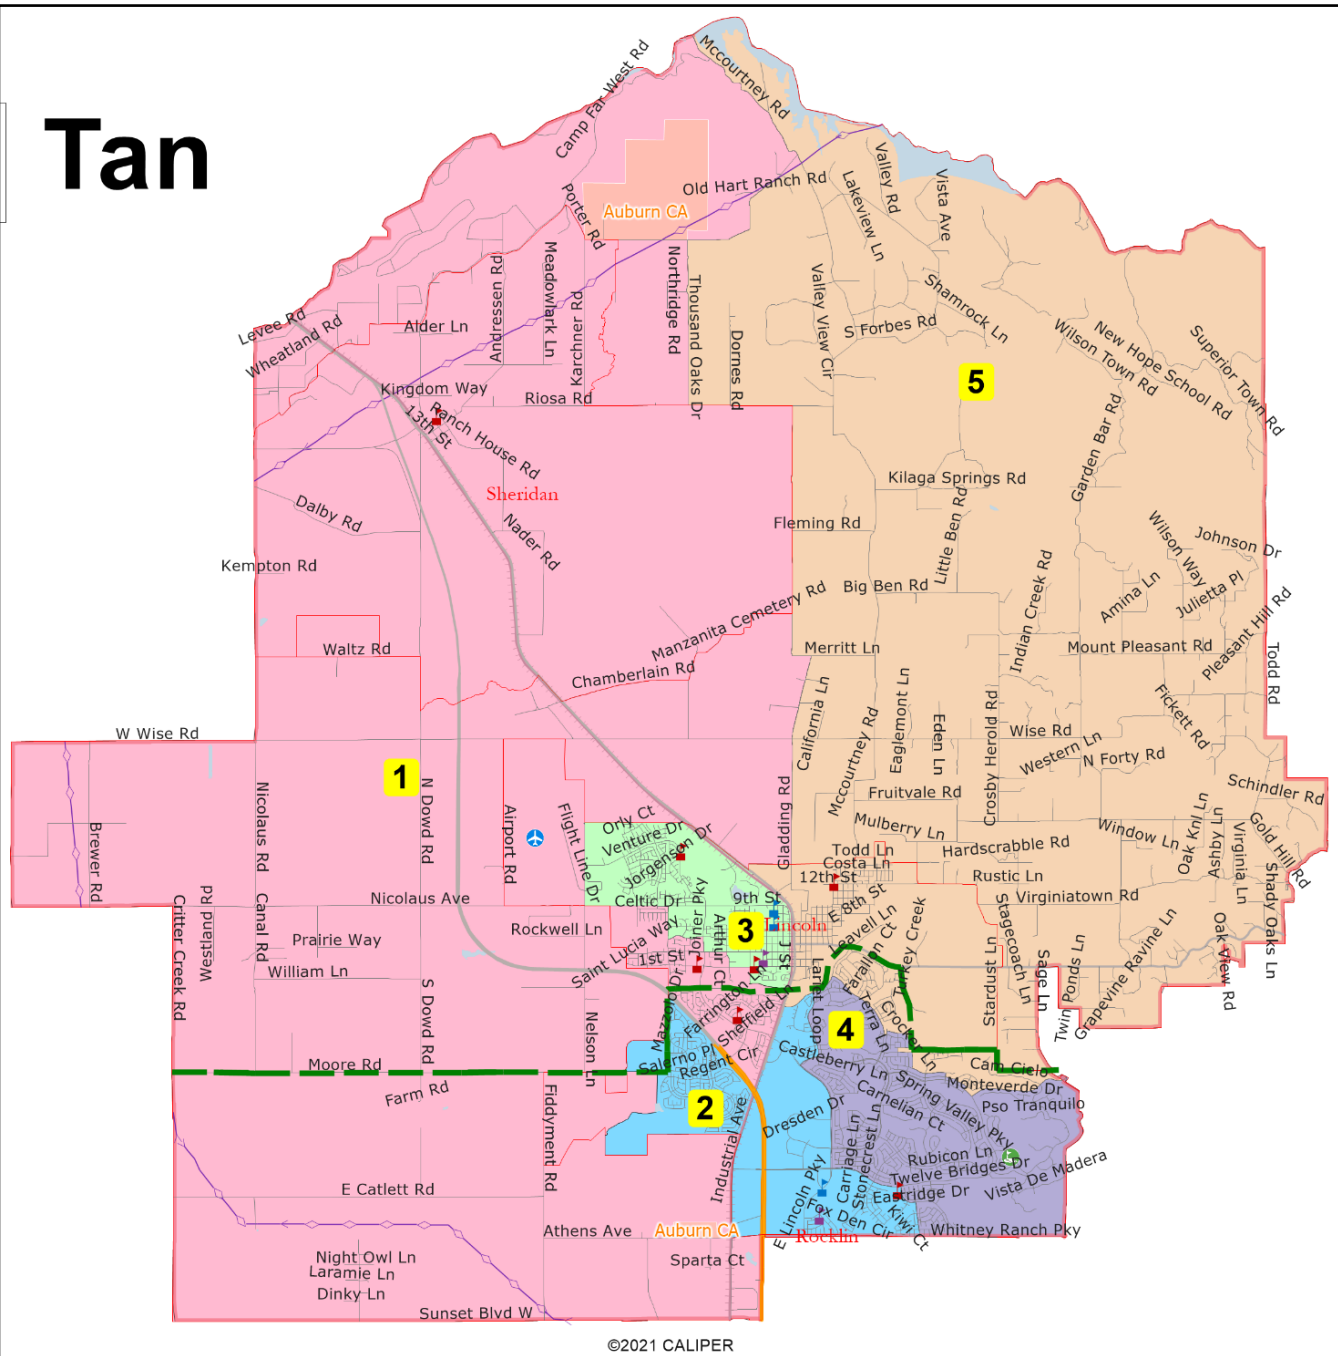

Western Placer Unified School District Trustee Area

Tan

©2021 CALIPER

Type	
	Elementary
	High School
	Academy
	Middle School

HS Zones

	Western Placer Unified School District TA-1
	Western Placer Unified School District TA-2
	Western Placer Unified School District TA-3
	Western Placer Unified School District TA-4
	Western Placer Unified School District TA-5

[Interactive Review Map](#)

December 5, 2023