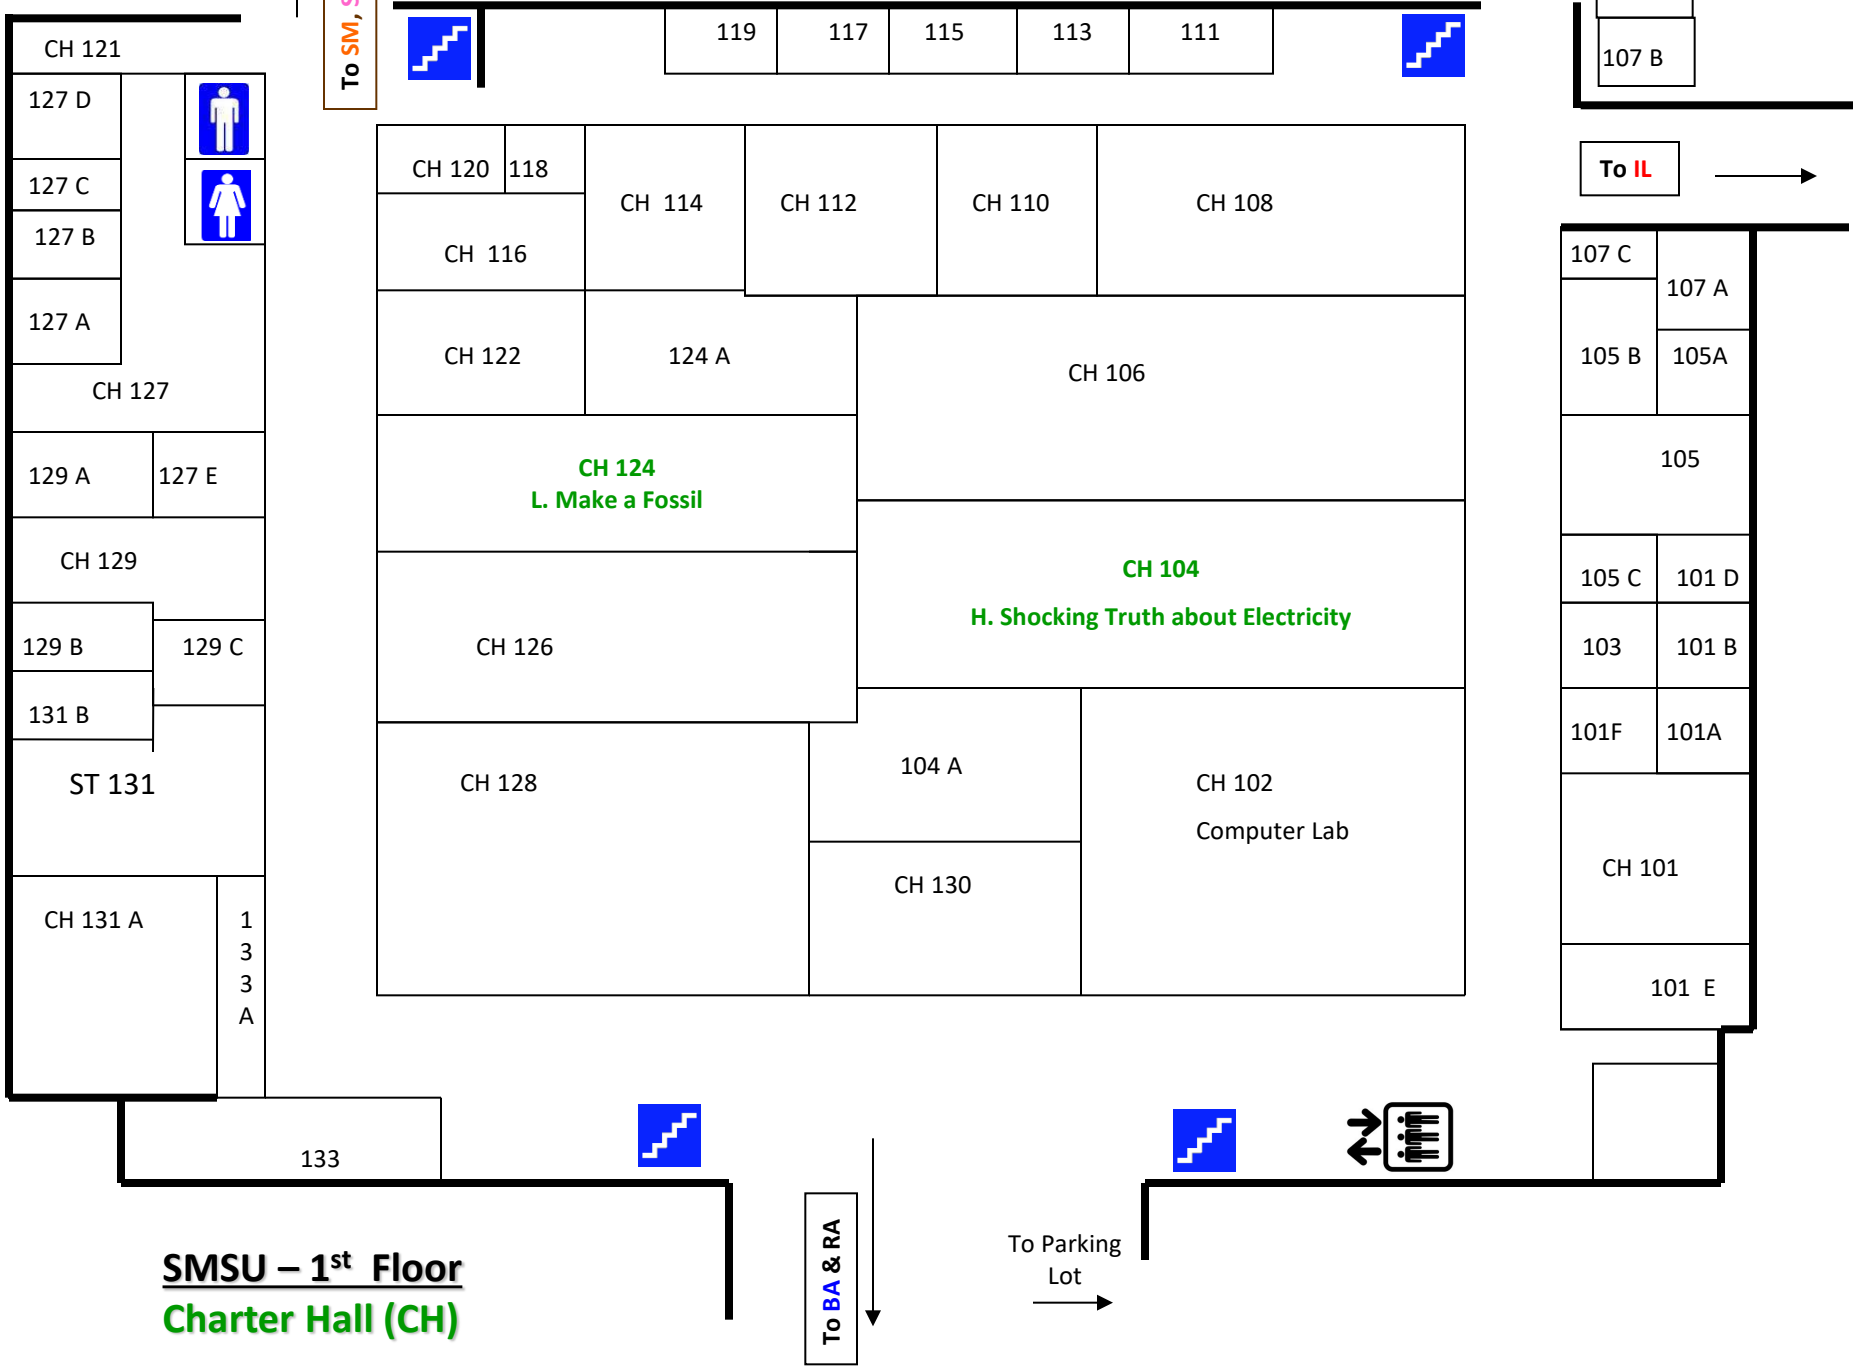

SMSU – 2nd Floor
Charter Hall (CH)
Individualized Learning (IL)
Bellows Academic (BA)
Fine Arts (FA)

North

To SM, ST

To SM, ST

To IL

To BA & RA

To Parking Lot

SMSU – 1st Floor Charter Hall (CH)

North

Green House

To ST

SMSU – 1st Floor Science & Math (SM)

To ST, BA, PE & RA Facility

To CH & BA, IL & RA Facility

To SM & ST

To IL

North

219 [Male] [Elevator] 215 213 211 211 A 208A 208 207

To SM, CH, IL

203E

ST 203

203 A

203 B

203C

Line up school lunches along wall

Check in area

Line up school lunches here

SMSU - RA Facility

Doors

Participant drop off by RA Parking Lot

Doors

Line up school lunches along wall