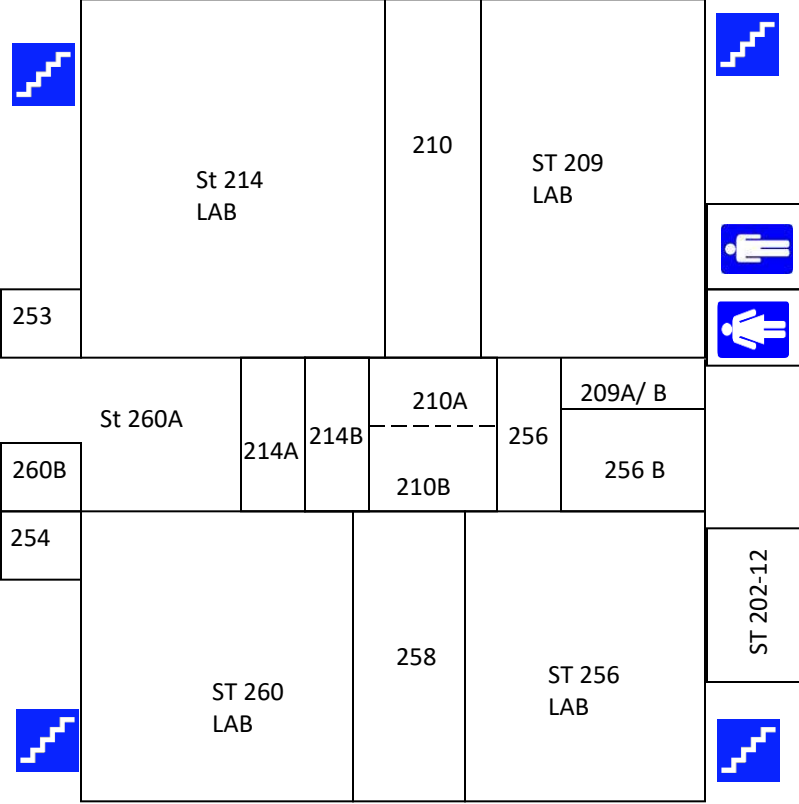

North

219 [Male] [Elevator] 215 213 211 211 A 208A 208 207

To SM, CH, IL

203E

ST 203

203 A

203 B

203C

203D

201 B

201A

ST 201

201 C

To CH, BA, FA

ST 202-12

253

260B

254

ST 218
ITV
D. Health Careers
411

ST 216
I. Batteries, Bulbs and Wires

ST 252
ITV
W. Build-a-Body

ST 266 - 30
E-Sports
room

ST 216A

ST 265

ST 264
LAB

ST 267

270 [Elevator] 269 268 [Elevator] 262 261 259 259A 257A 257 255

SMSU – 2nd Floor
Science & Tech (ST)

To RA & PE

To CH, BA, FA