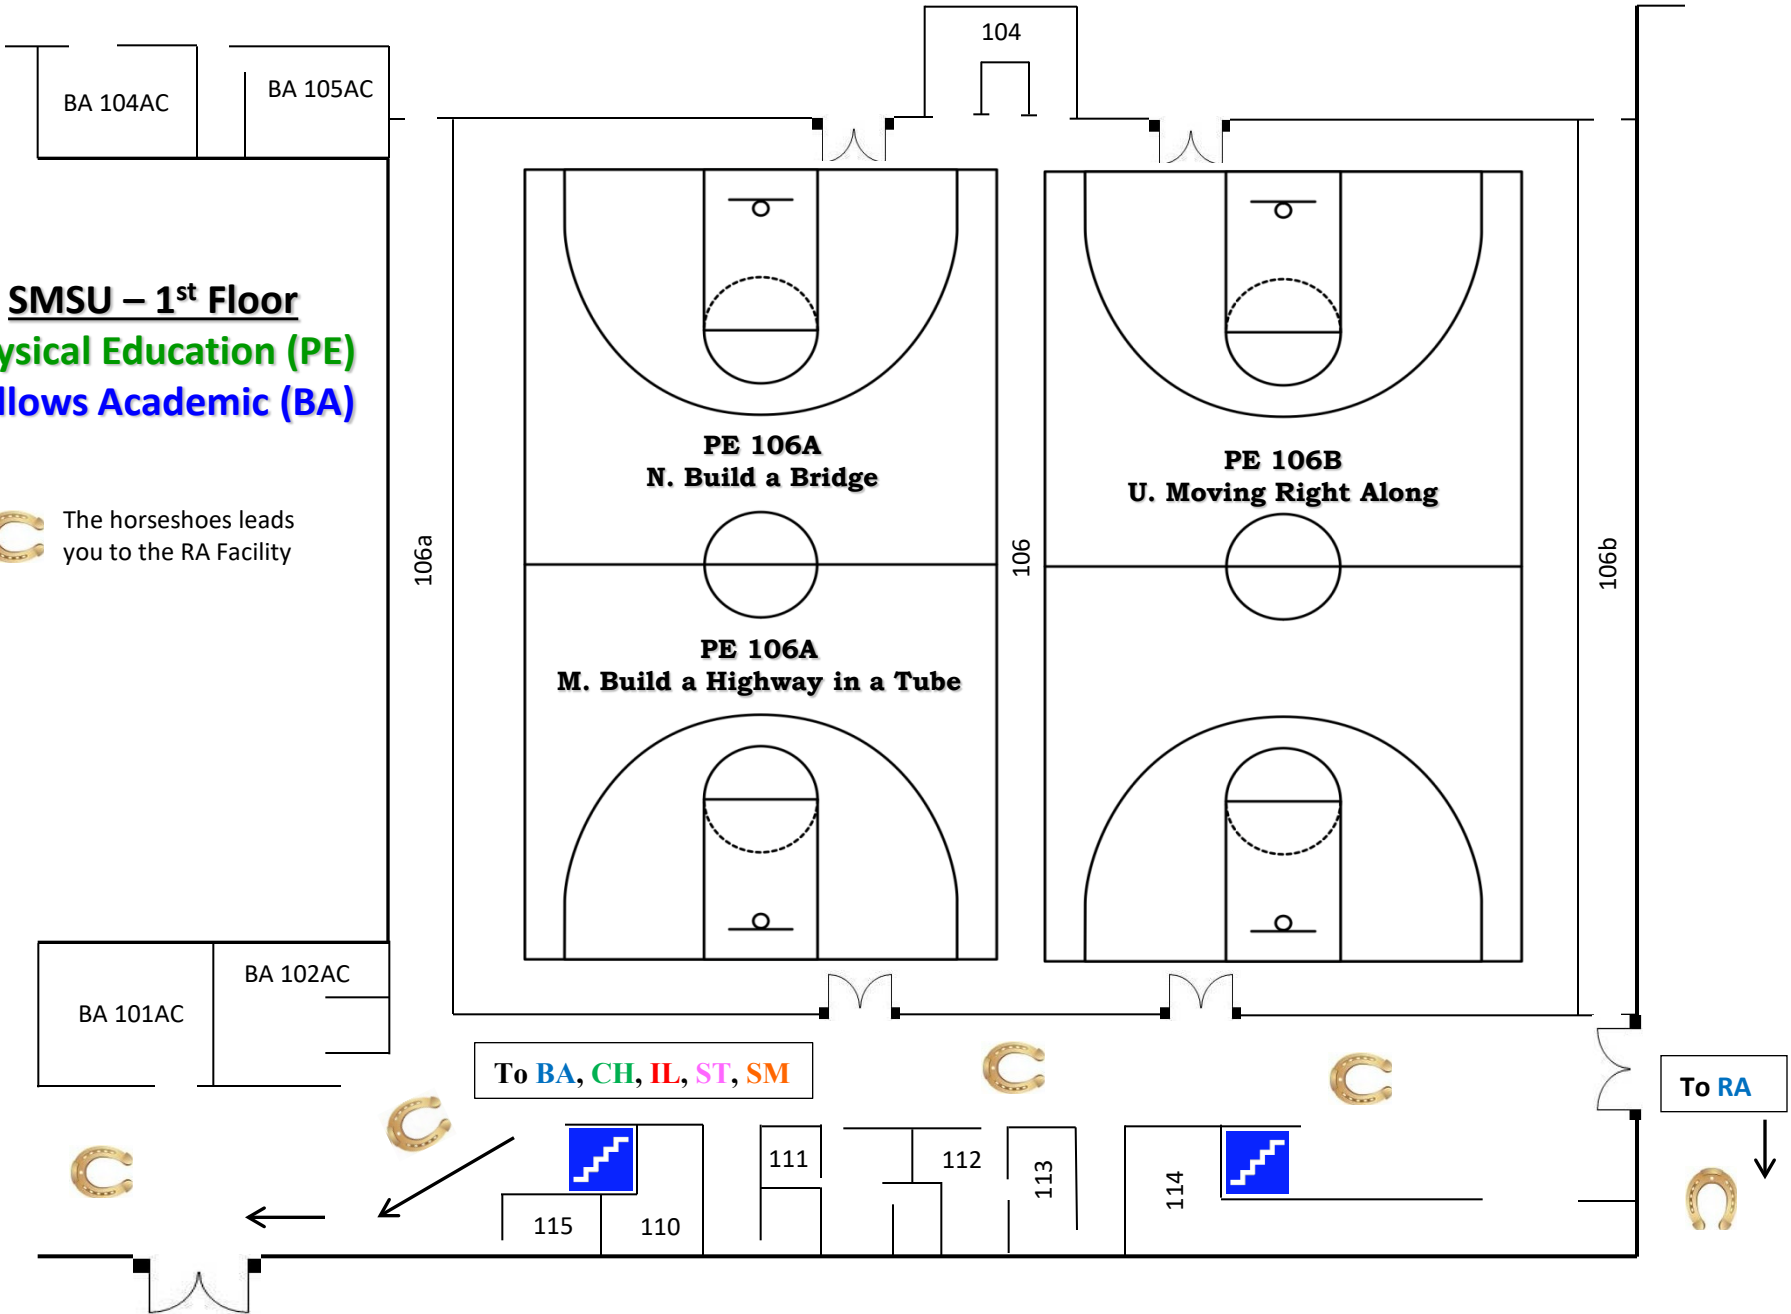

ST 264
LAB

ST 267

270 [Elevator] 269 268 [Elevator] 262 261 259 259A 257A 257 255

SMSU – 2nd Floor
Science & Tech (ST)

To RA & PE

To CH, BA, FA

North

To SM, CH, IL

SMSU – 1st Floor
Science & Tech (ST)

To RA & PE

To CH, BA, IL & FA

SMSU – 1st Floor
Physical Education (PE)
Bellows Academic (BA)

 The horseshoes leads you to the RA Facility

West

Donuts

Donuts