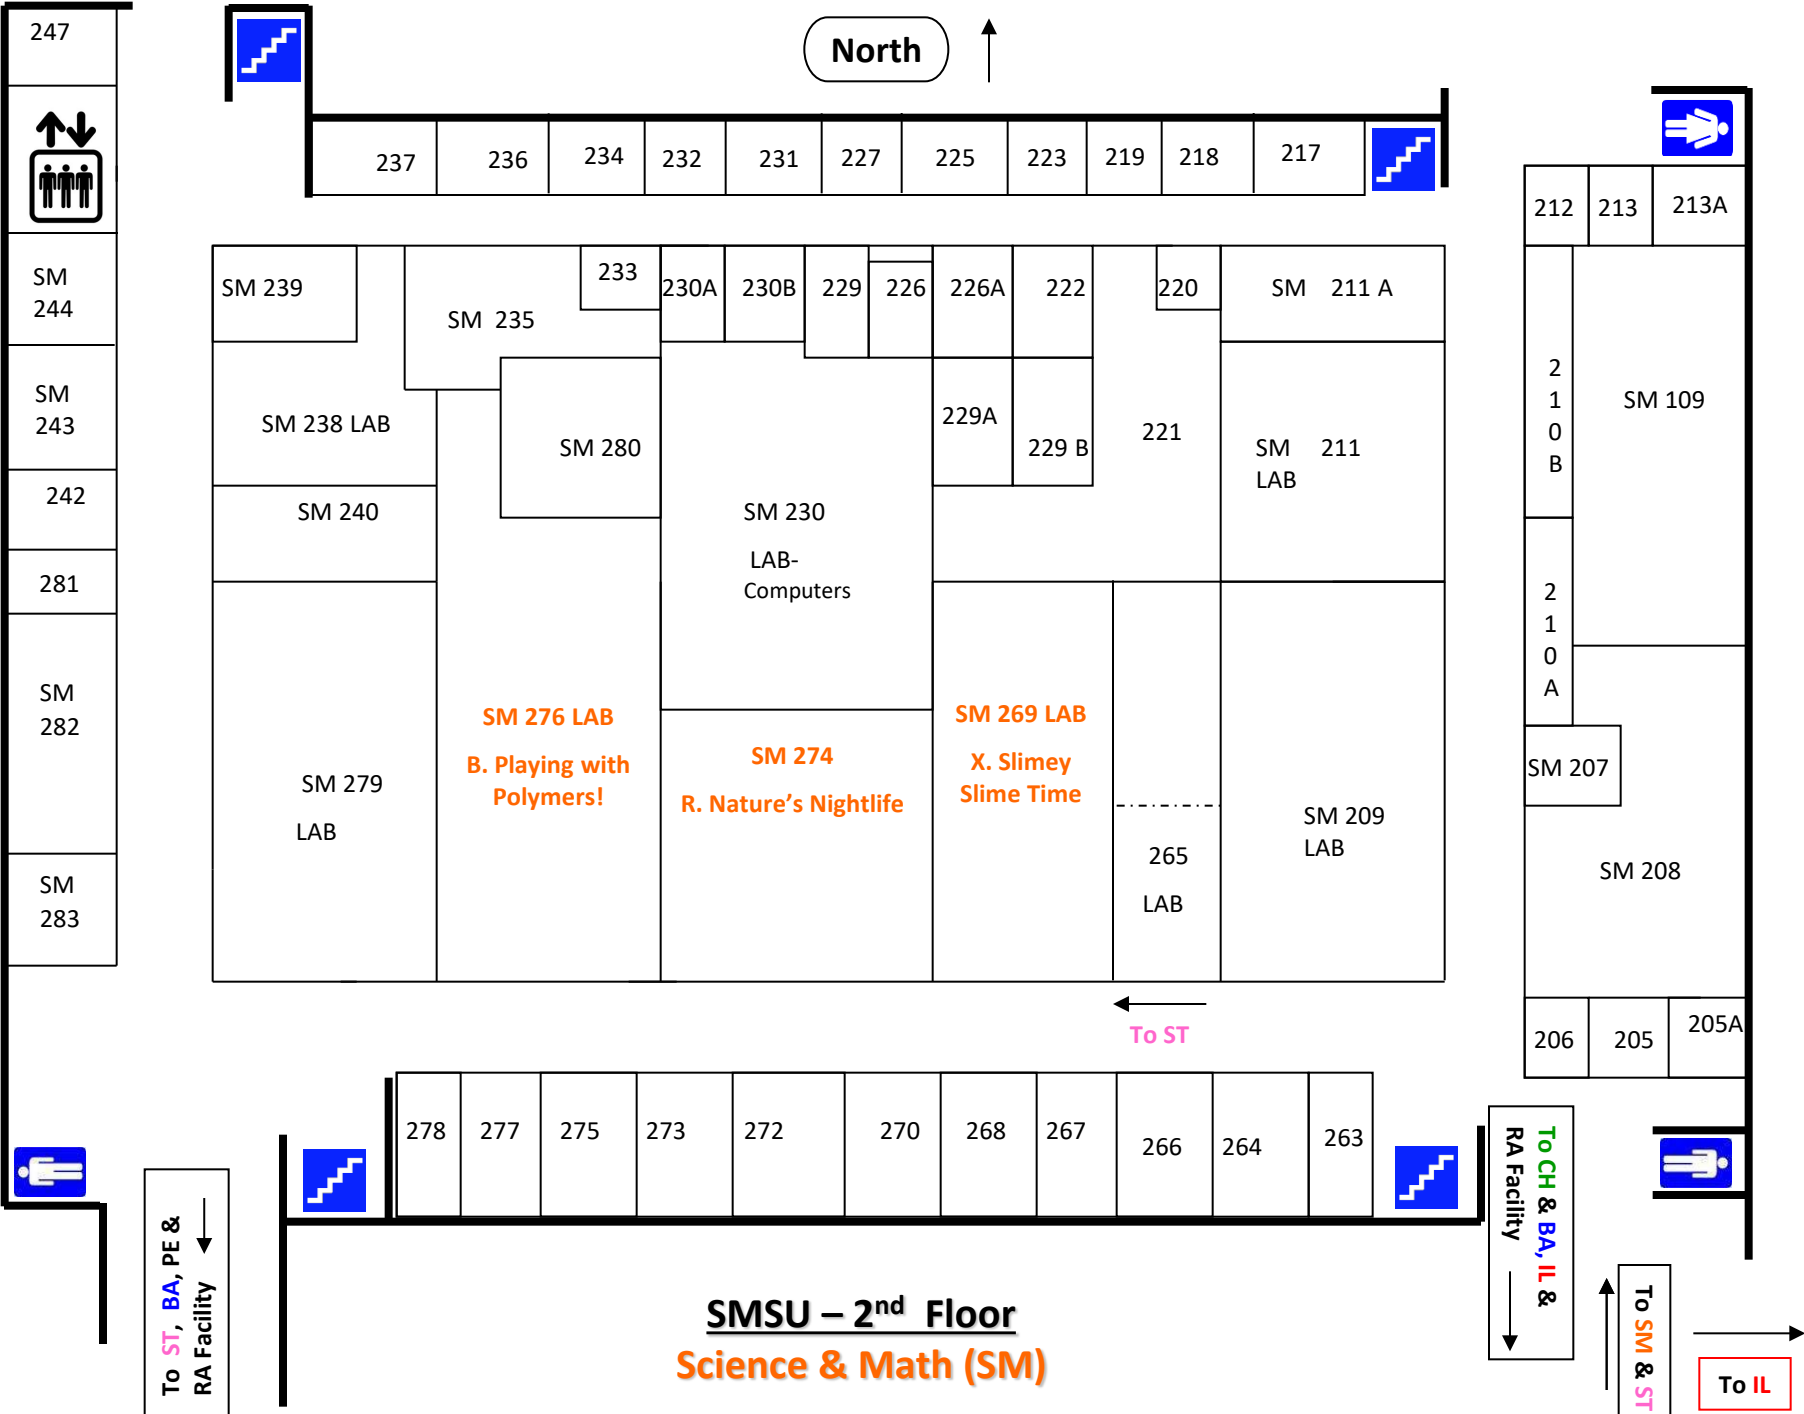

SMSU – 2nd Floor
Charter Hall (CH)
Individualized Learning (IL)
Bellows Academic (BA)
Fine Arts (FA)

North

To SM, ST

To SM, ST

To IL

To BA & RA

To Parking Lot

SMSU – 1st Floor Charter Hall (CH)

North

Green House

To ST

SMSU – 1st Floor Science & Math (SM)

To ST, BA, PE & RA Facility

To CH & BA, IL & RA Facility

To SM & ST

To IL

Line up school lunches along wall

Check in area

Line up school lunches here

SMSU - RA Facility

Doors

Participant drop off by RA Parking Lot

Doors

Line up school lunches along wall

South