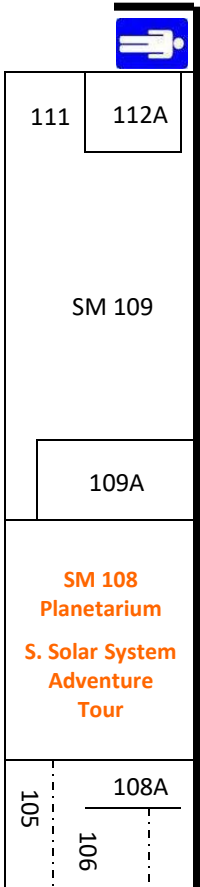

SMSU – 2nd Floor
Charter Hall (CH)
Individualized Learning (IL)
Bellows Academic (BA)
Fine Arts (FA)

North

To SM, ST

To SM, ST

To IL

To BA & RA

To Parking Lot

SMSU – 1st Floor Charter Hall (CH)

North

Green House

To ST

SMSU – 1st Floor Science & Math (SM)

To ST, BA, PE & RA Facility

To CH & BA, IL & RA Facility

To SM & ST

To IL

North

219 [Male] [Elevator] 215 213 211 211 A 208A 208 207

To SM, CH, IL

203E

ST 203

203 A

203 B

203C

203D

201 B

201A

ST 201

201 C

To CH, BA, FA

ST 202-12

253