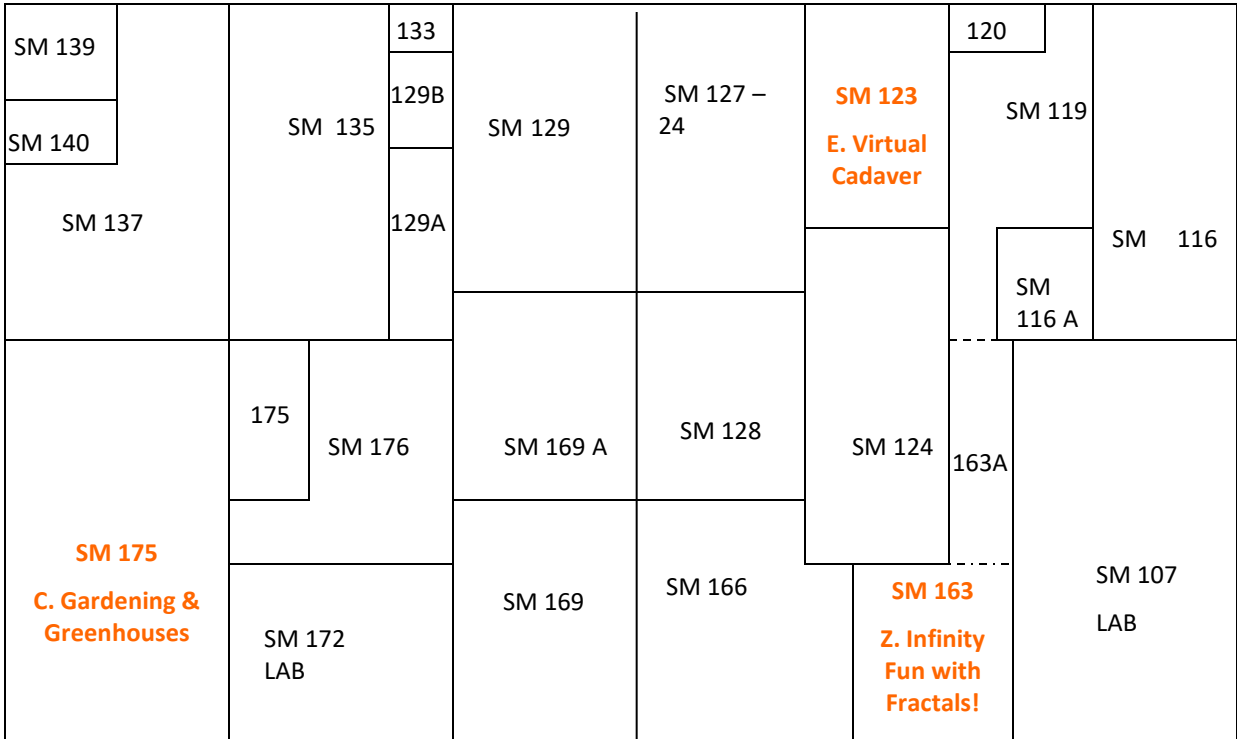

SMSU – 2nd Floor
Charter Hall (CH)
Individualized Learning (IL)
Bellows Academic (BA)
Fine Arts (FA)

North

To SM, ST

To SM, ST

To IL

To BA & RA

To Parking Lot

SMSU – 1st Floor Charter Hall (CH)

North

Green House

To ST

SMSU – 1st Floor Science & Math (SM)

To ST, BA, PE & RA Facility

To CH & BA, IL & RA Facility

To SM & ST

To IL

Line up school lunches along wall

Check in area

Line up school lunches here

SMSU - RA Facility

Doors

Participant drop off by RA Parking Lot

Doors

Line up school lunches along wall

South