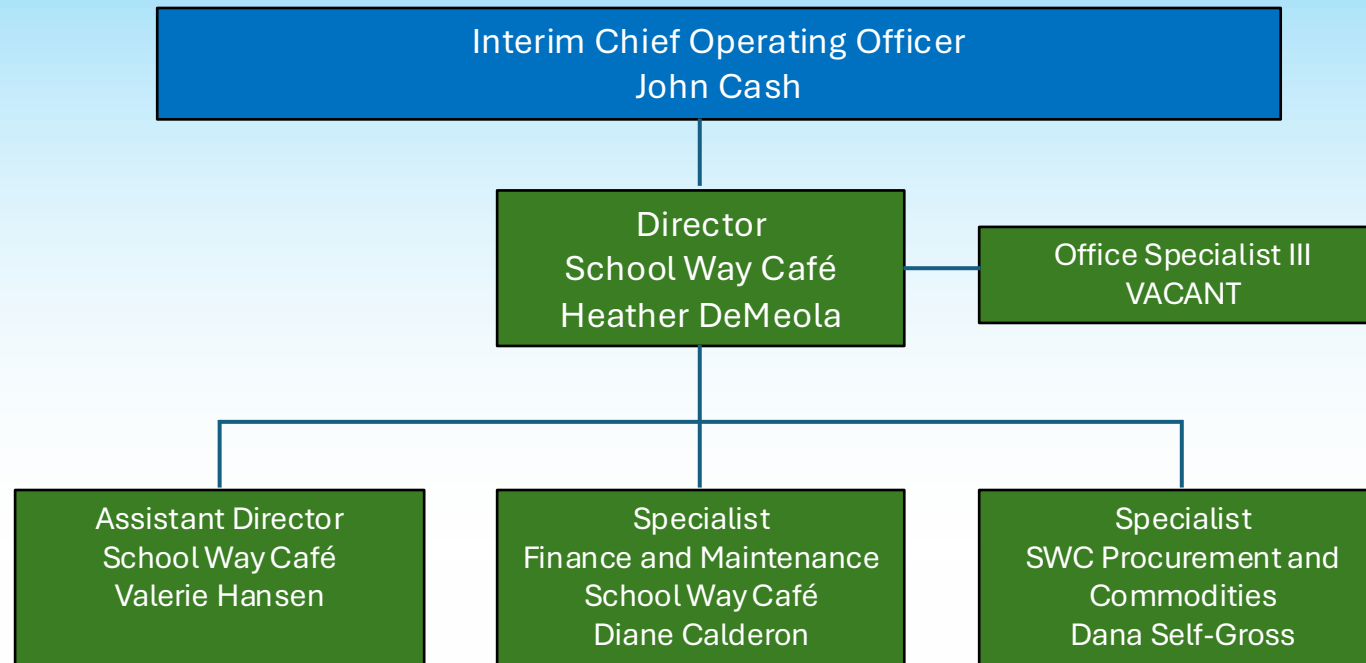

VOLUSIA COUNTY SCHOOLS – OPERATIONAL SERVICES – SCHOOL WAY CAFÉ

VOLUSIA COUNTY SCHOOLS – OPERATIONAL SERVICES – SCHOOL WAY CAFÉ

Interim Chief Operating Officer
John Cash

Director
School Way Café
Heather DeMeola