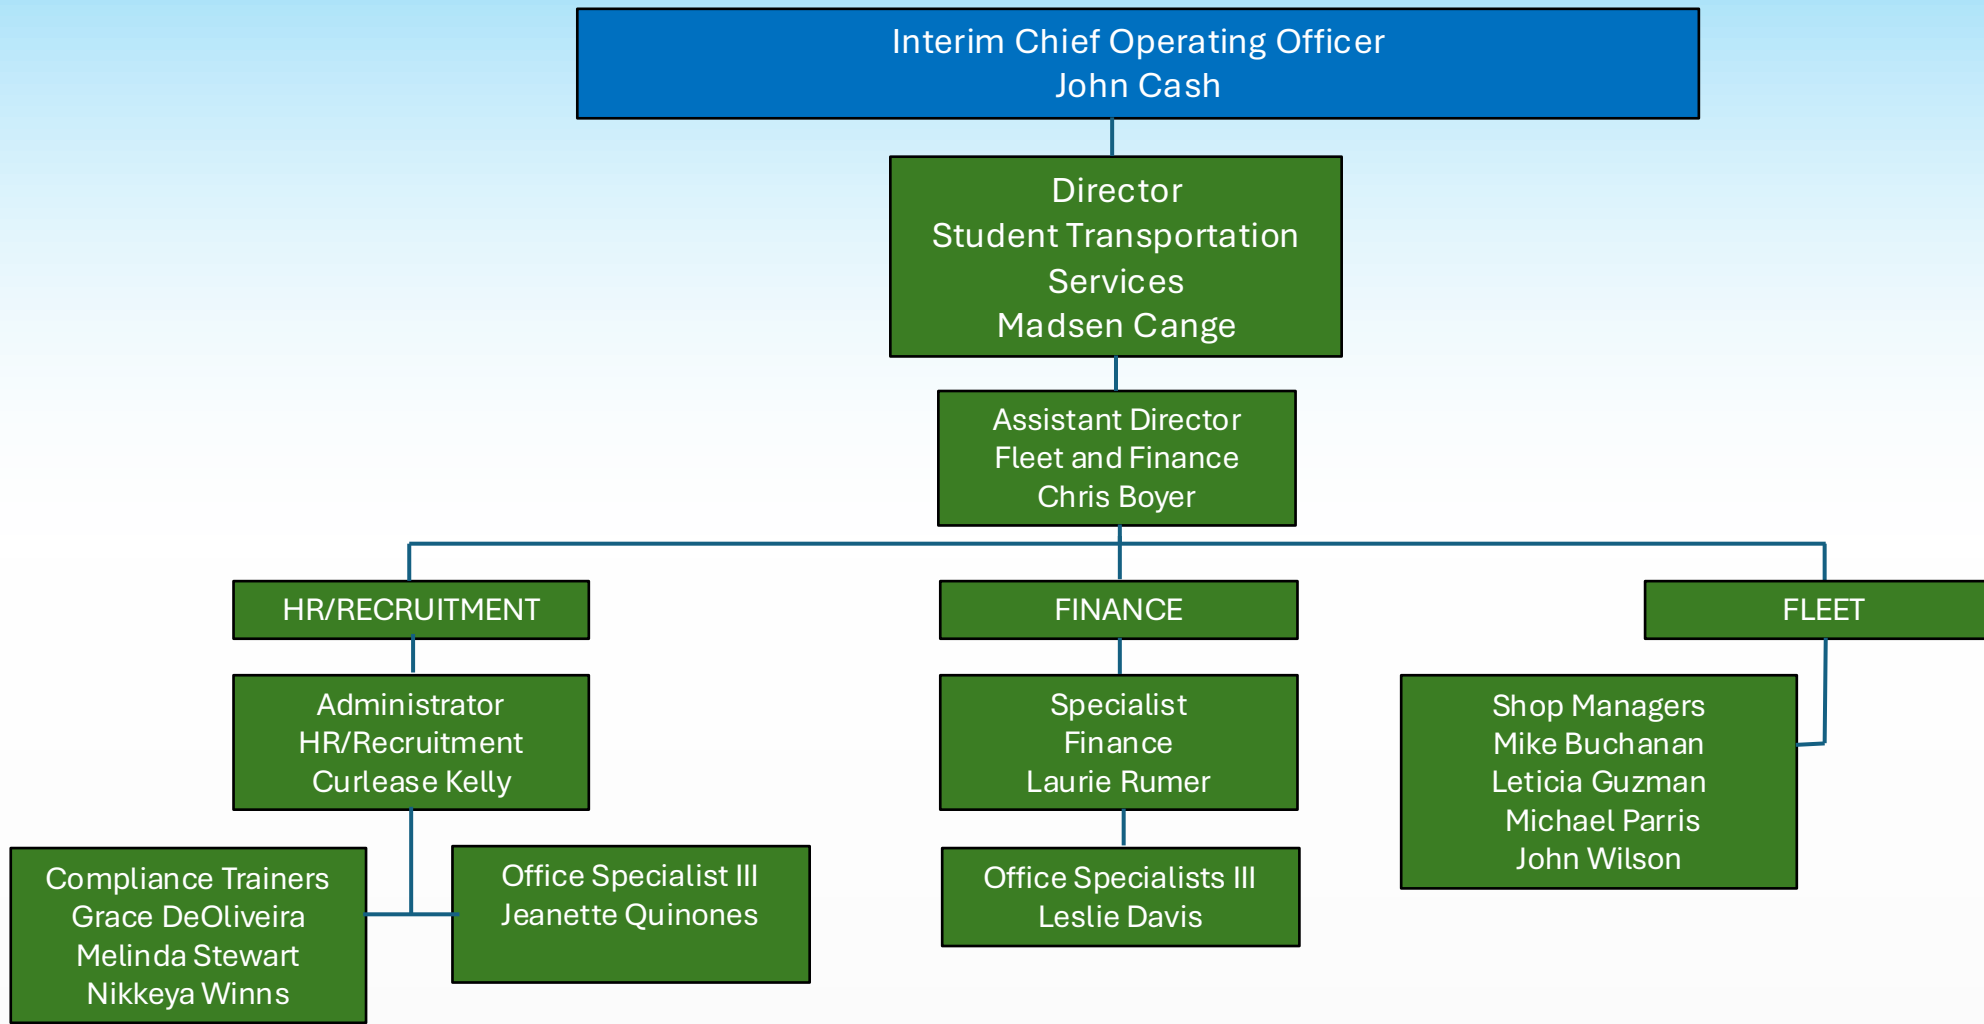

VOLUSIA COUNTY SCHOOLS – OPERATIONAL SERVICES – TRANSPORTATION – FLEET AND FINANCE