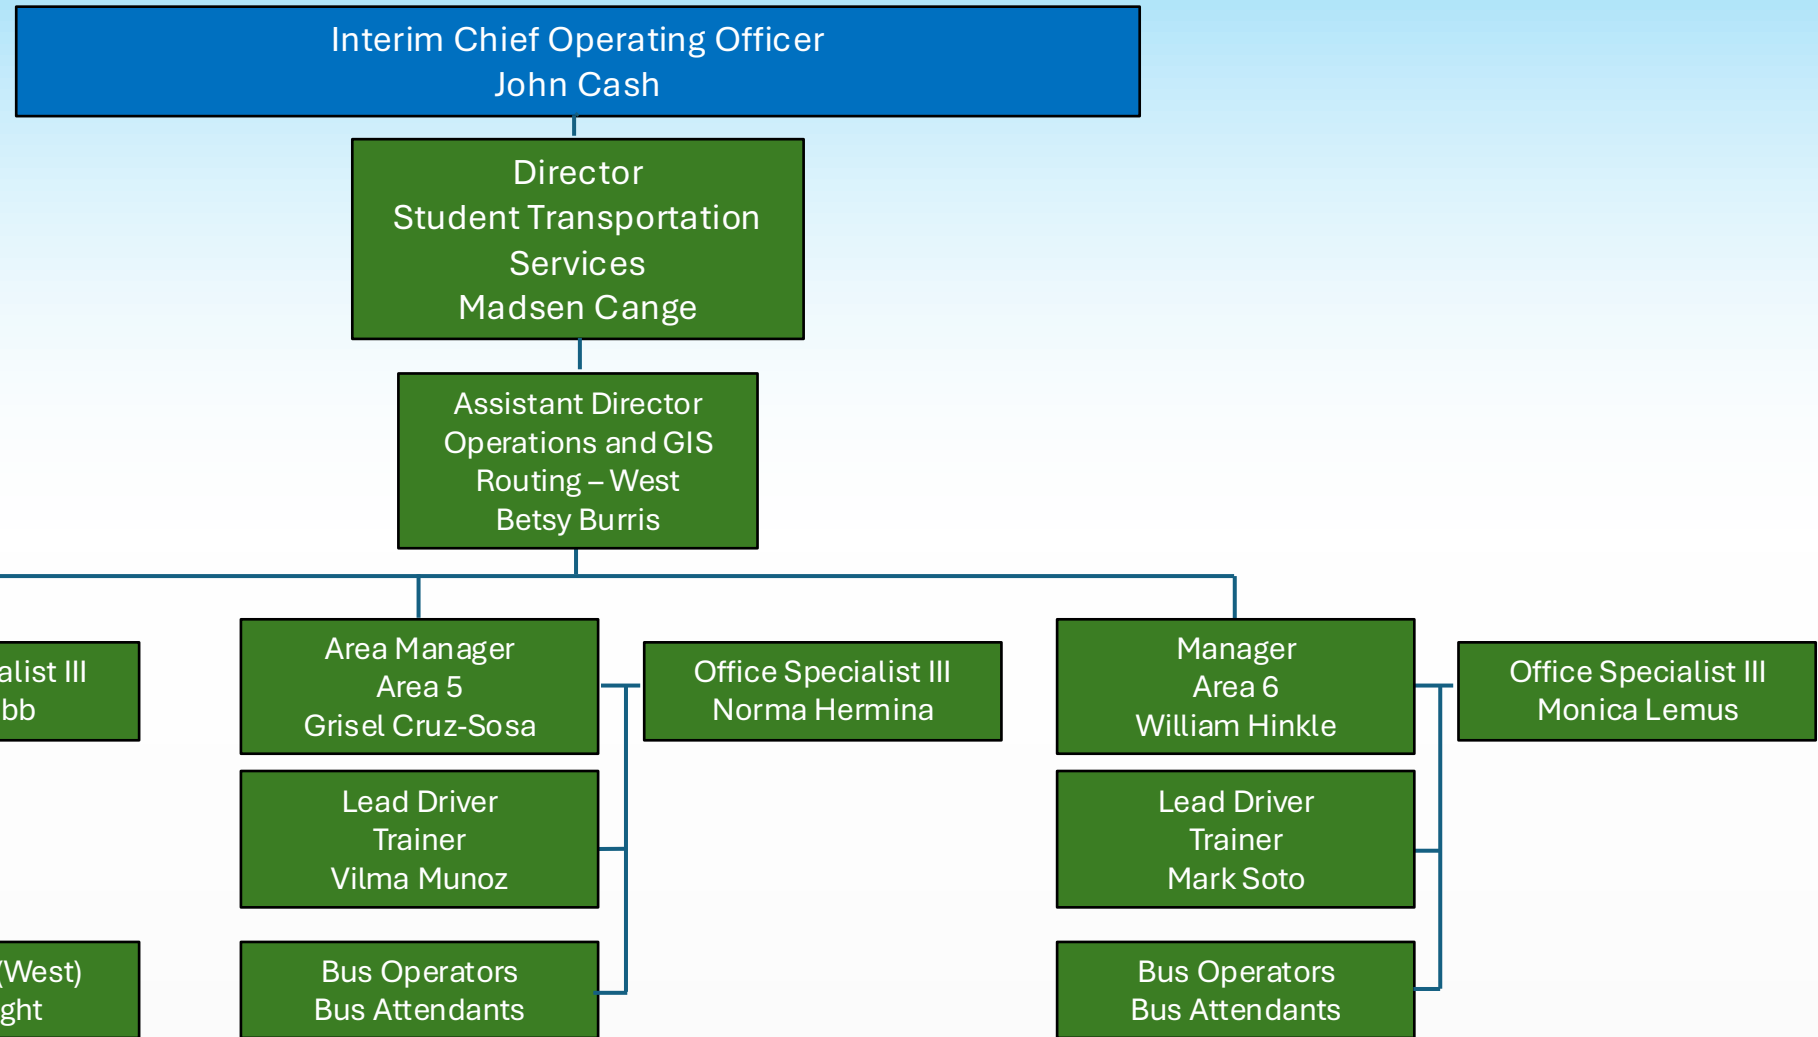

VOLUSIA COUNTY SCHOOLS – OPERATIONAL SERVICES – STUDENT TRANSPORTATION SERVICES – WEST