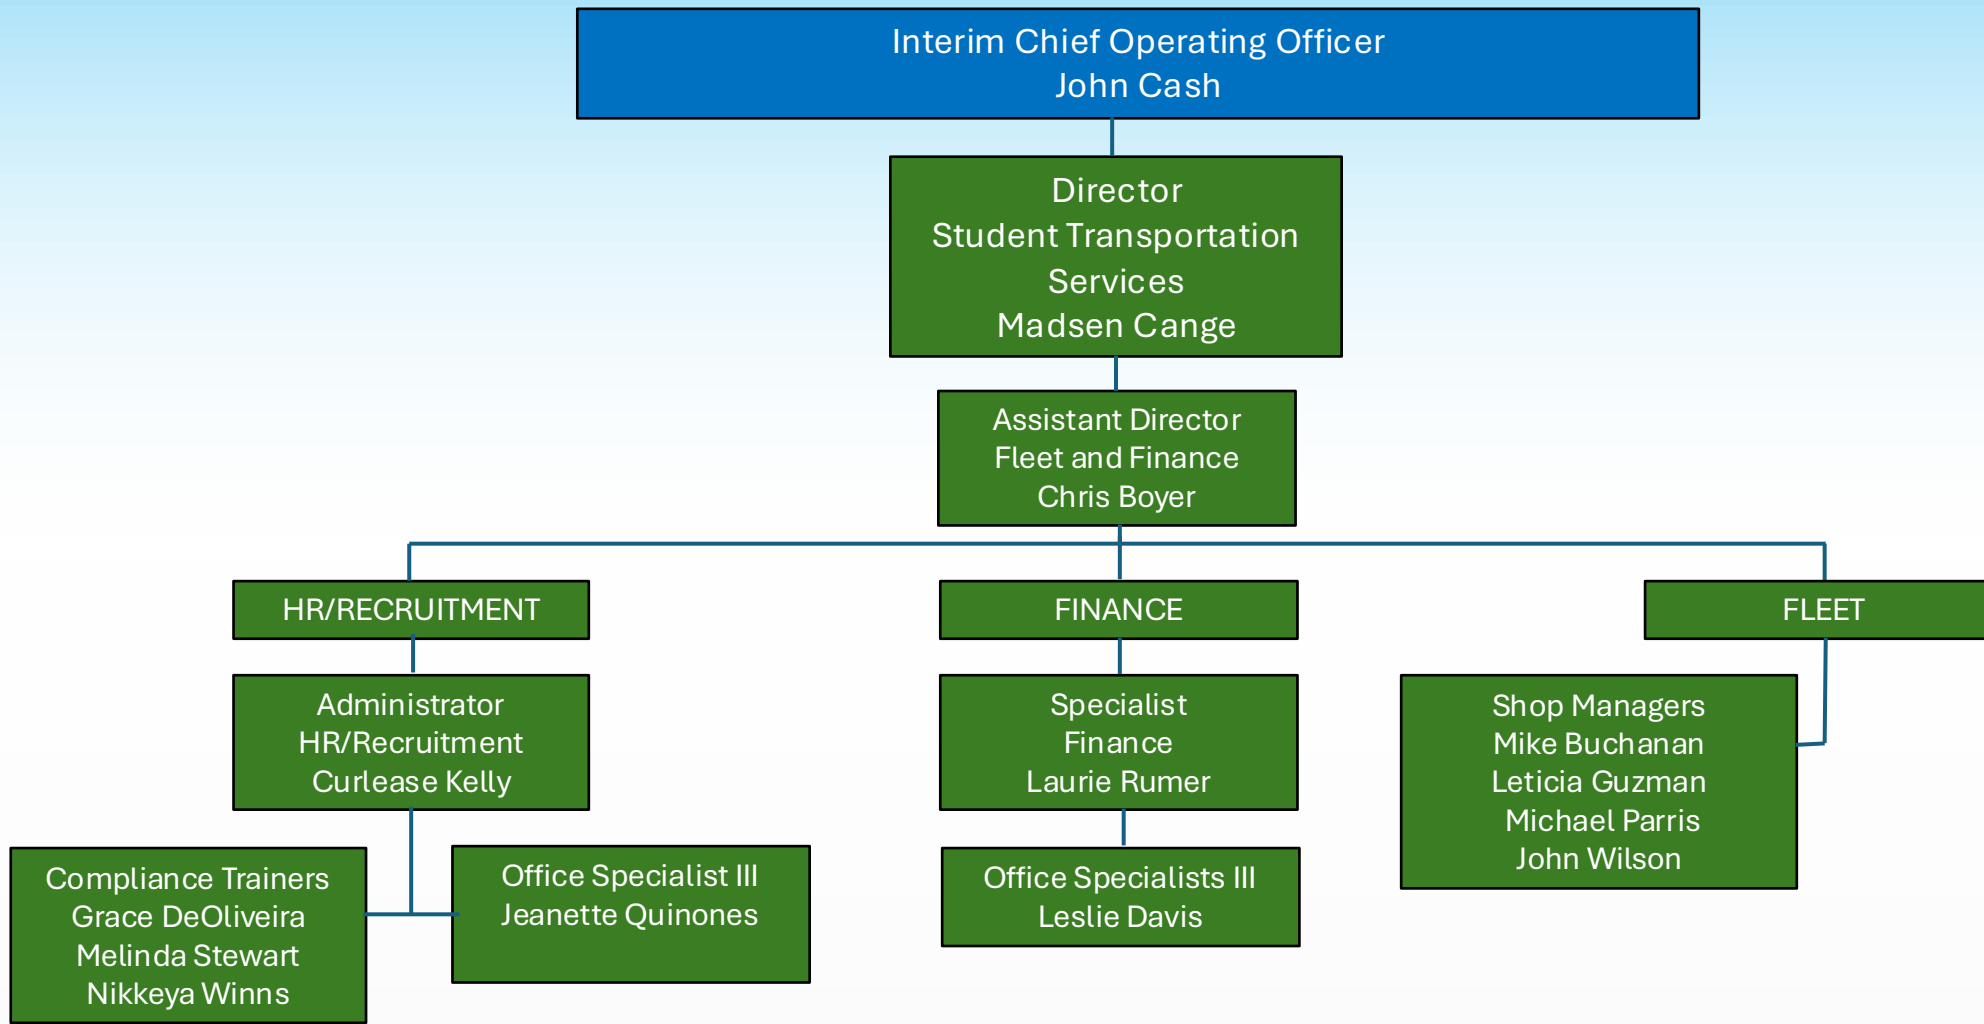

Interim Chief Operating Officer
John Cash

Director
School Way Café
Heather DeMeola

Assistant Director
Valerie Hansen

VOLUSIA COUNTY SCHOOLS – OPERATIONAL SERVICES – STUDENT TRANSPORTATION SERVICES

VOLUSIA COUNTY SCHOOLS – OPERATIONAL SERVICES – TRANSPORTATION – FLEET AND FINANCE