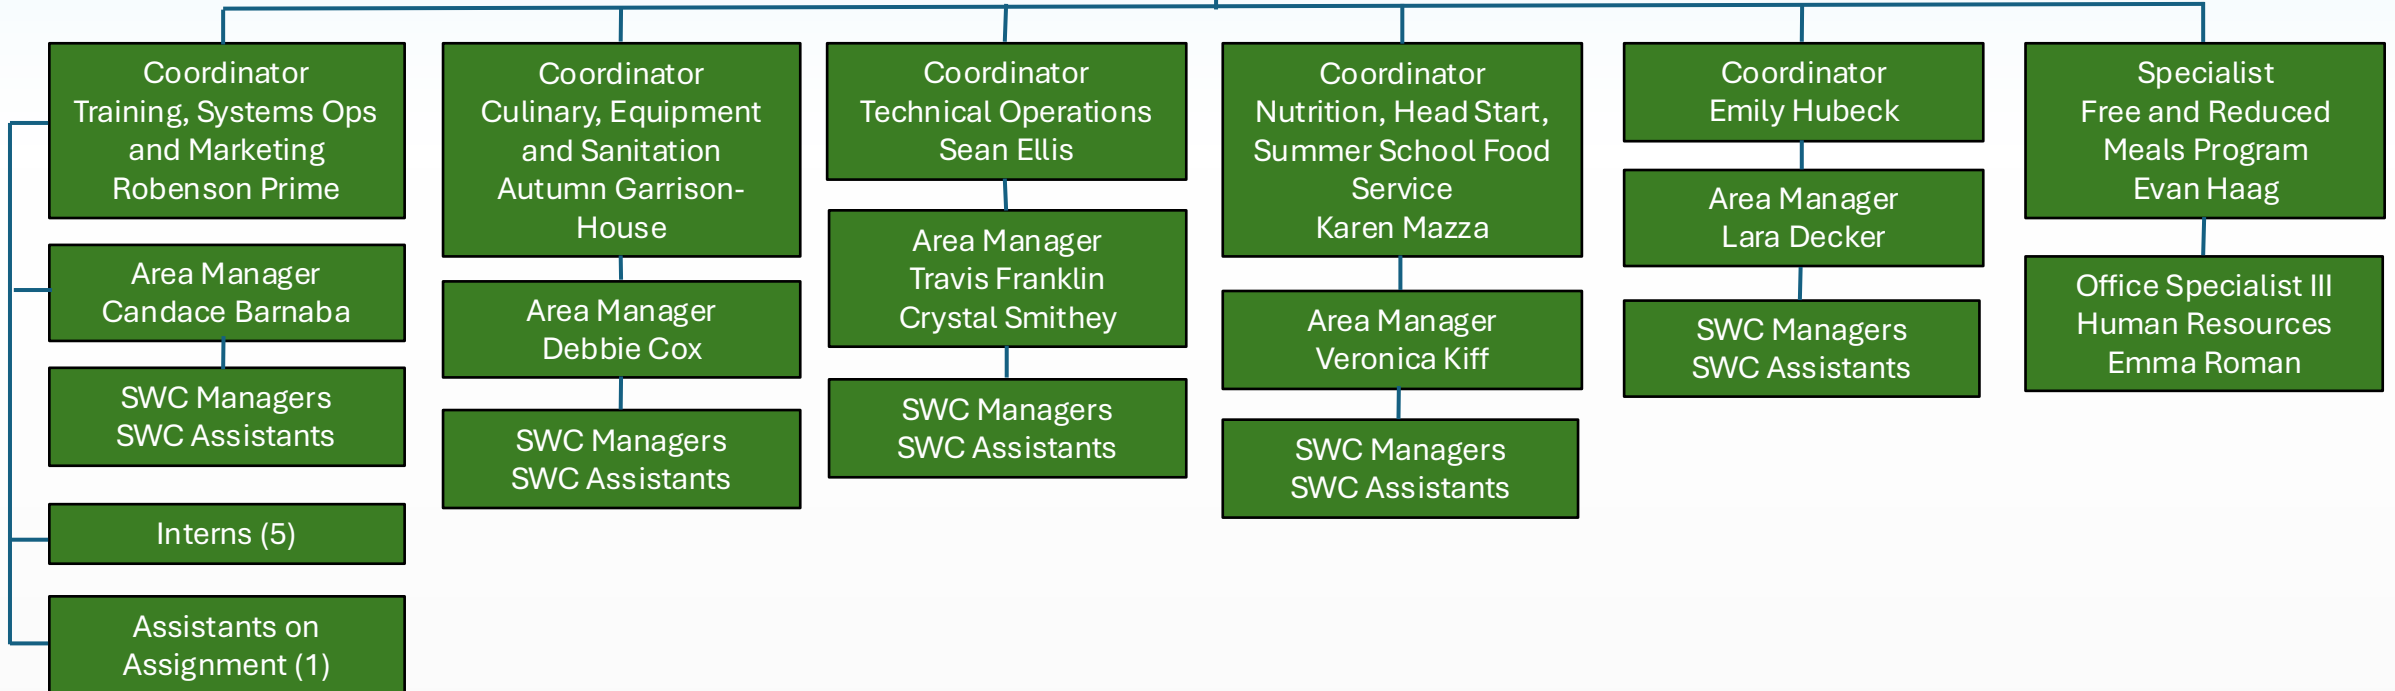

VOLUSIA COUNTY SCHOOLS – OPERATIONAL SERVICES – MAINTENANCE FINANCE AND DATA

VOLUSIA COUNTY SCHOOLS – OPERATIONAL SERVICES – SCHOOL WAY CAFÉ

VOLUSIA COUNTY SCHOOLS – OPERATIONAL SERVICES – SCHOOL WAY CAFÉ

Interim Chief Operating Officer
John Cash

Director
School Way Café
Heather DeMeola

Assistant Director
Valerie Hansen

VOLUSIA COUNTY SCHOOLS – OPERATIONAL SERVICES – STUDENT TRANSPORTATION SERVICES

VOLUSIA COUNTY SCHOOLS – OPERATIONAL SERVICES – TRANSPORTATION – FLEET AND FINANCE