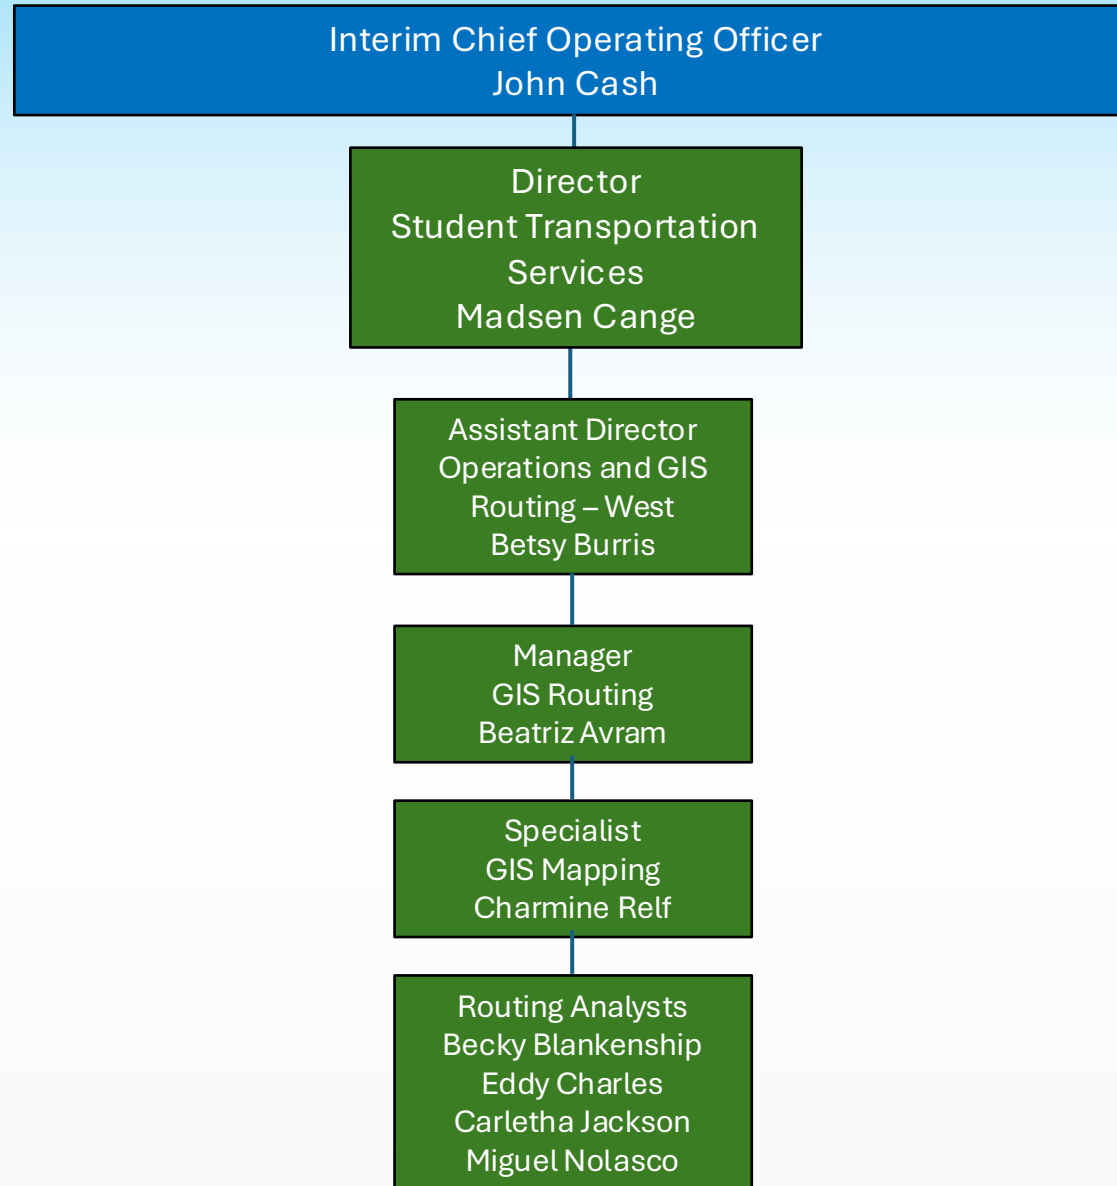

VOLUSIA COUNTY SCHOOLS – OPERATIONAL SERVICES – STUDENT TRANSPORTATION SERVICES – GIS AND ROUTING