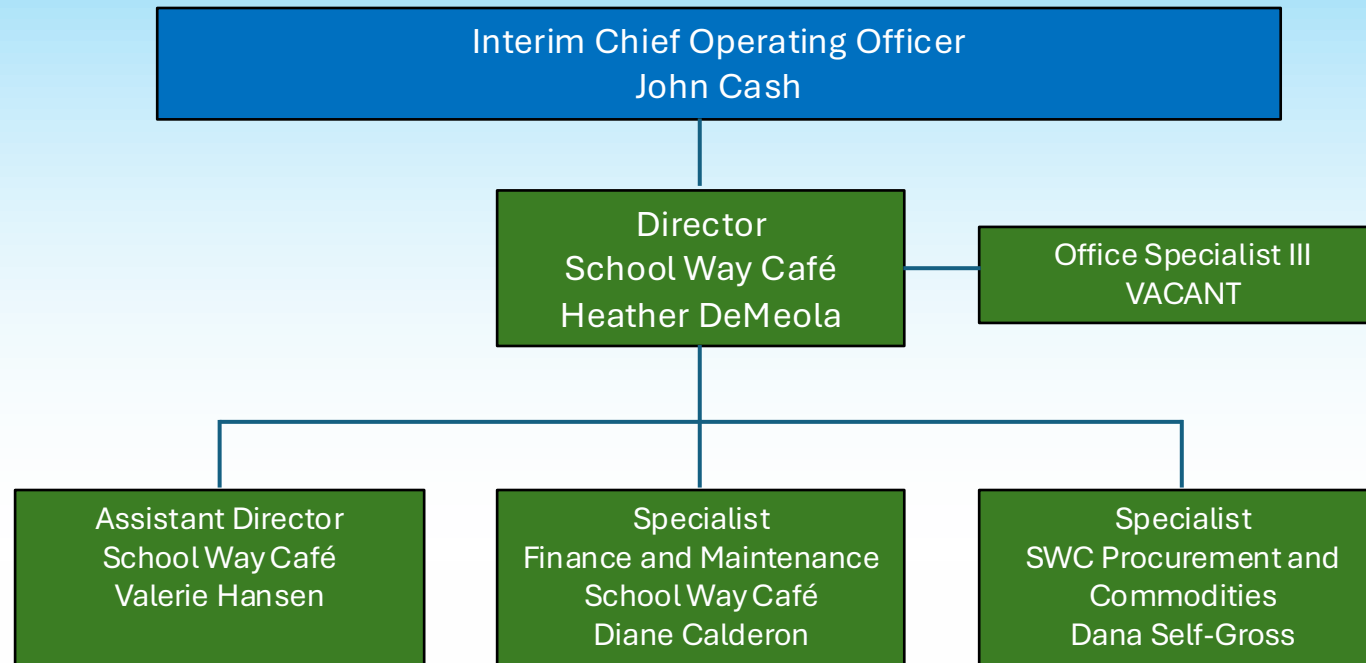

VOLUSIA COUNTY SCHOOLS – OPERATIONAL SERVICES – SCHOOL WAY CAFÉ