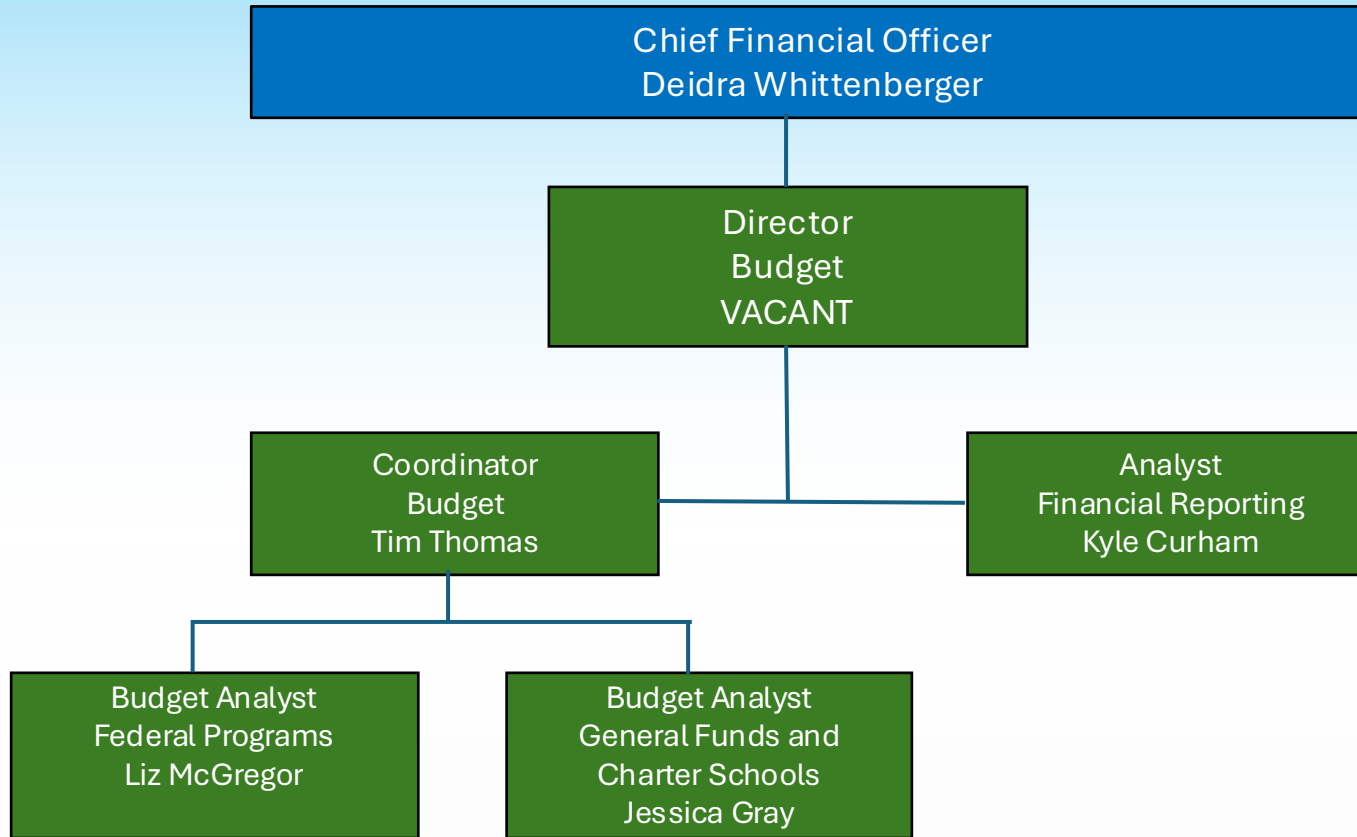

VOLUSIA COUNTY SCHOOLS – FINANCIAL SERVICES – BUDGET