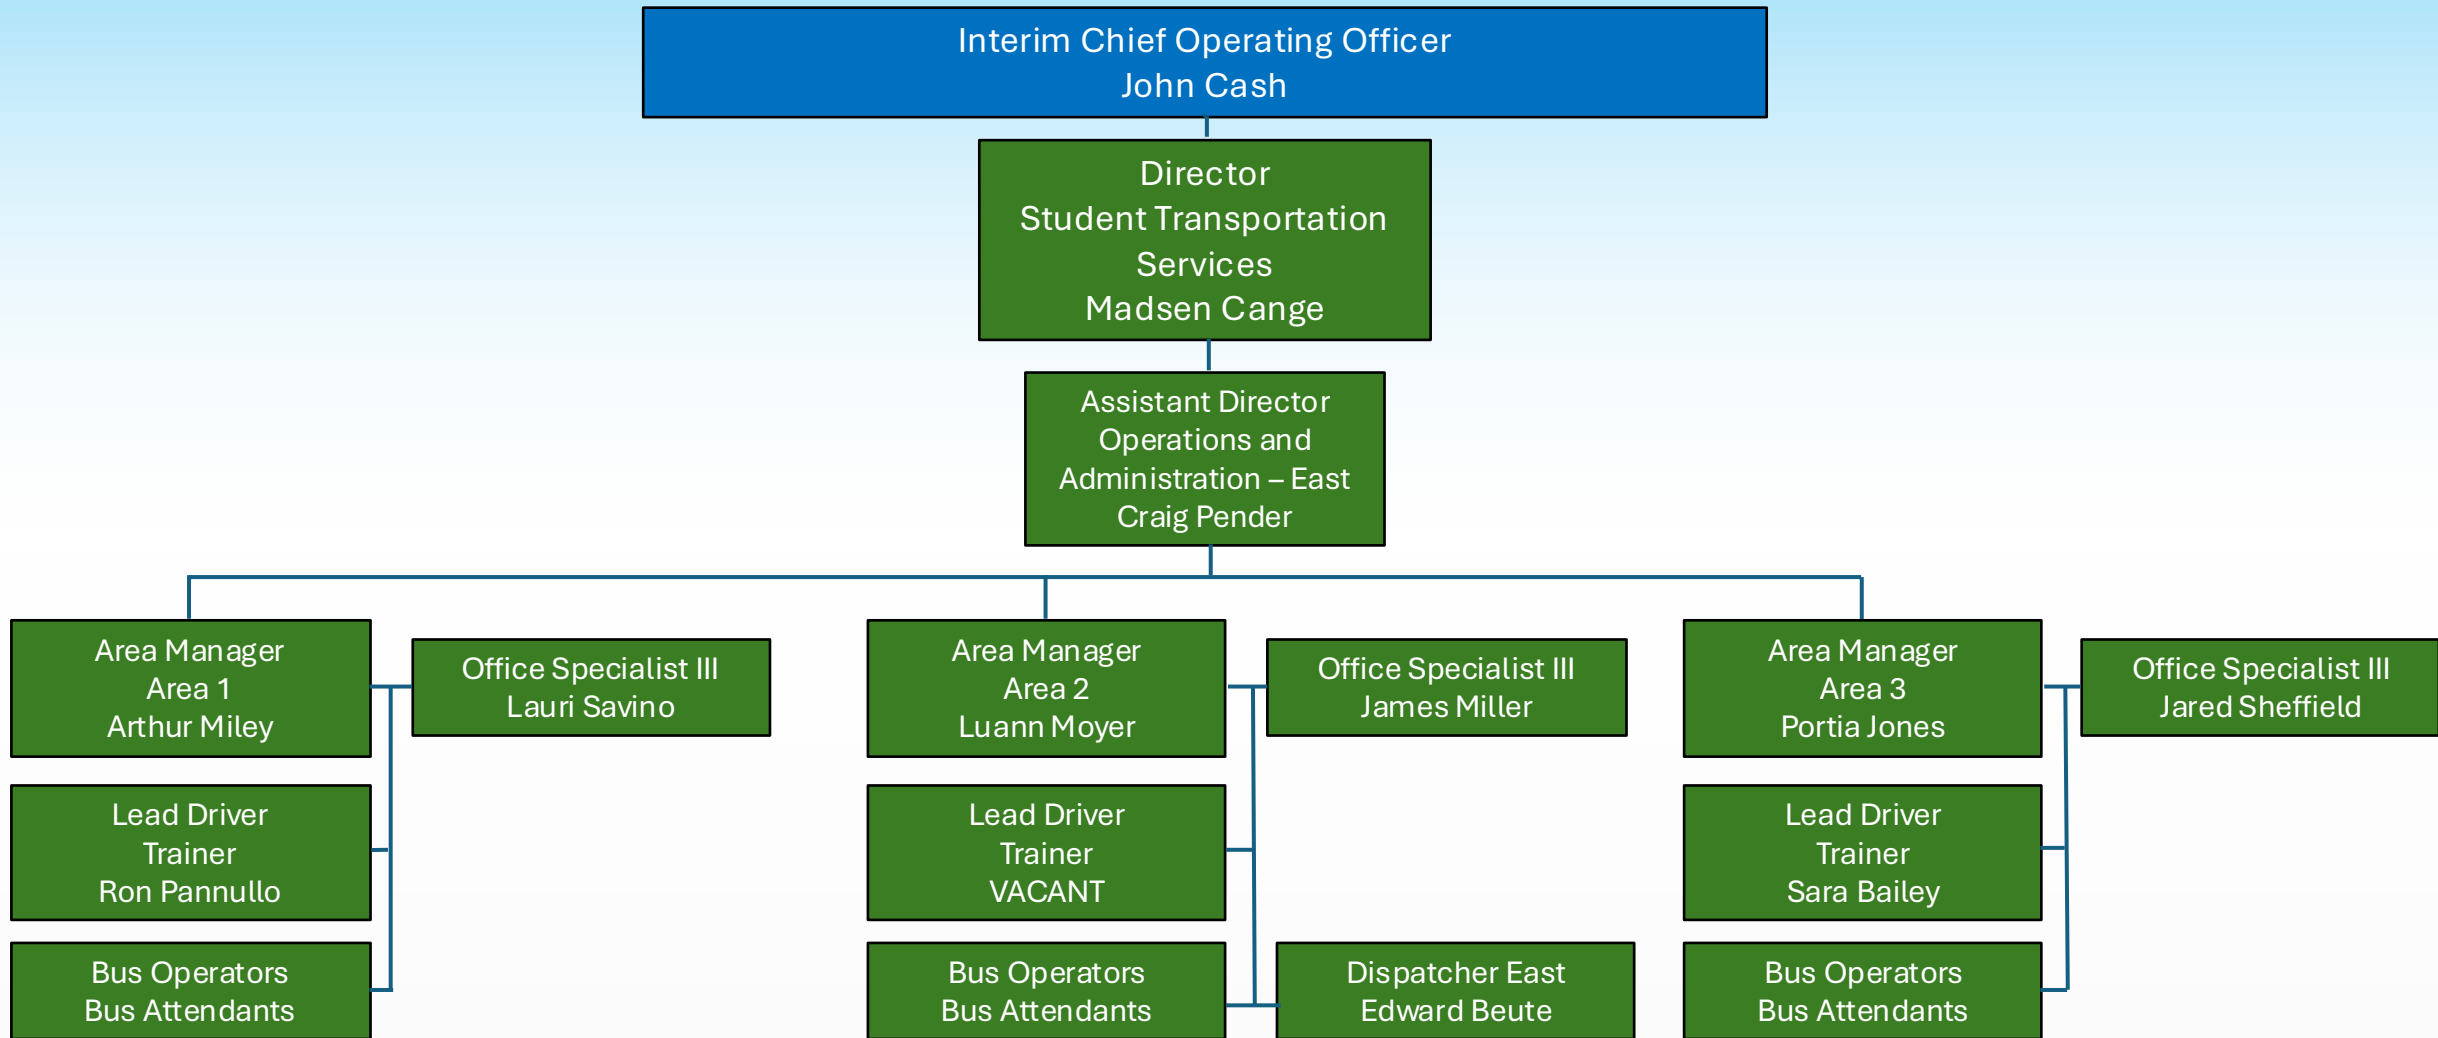

VOLUSIA COUNTY SCHOOLS – OPERATIONAL SERVICES – STUDENT TRANSPORTATION SERVICES – EAST