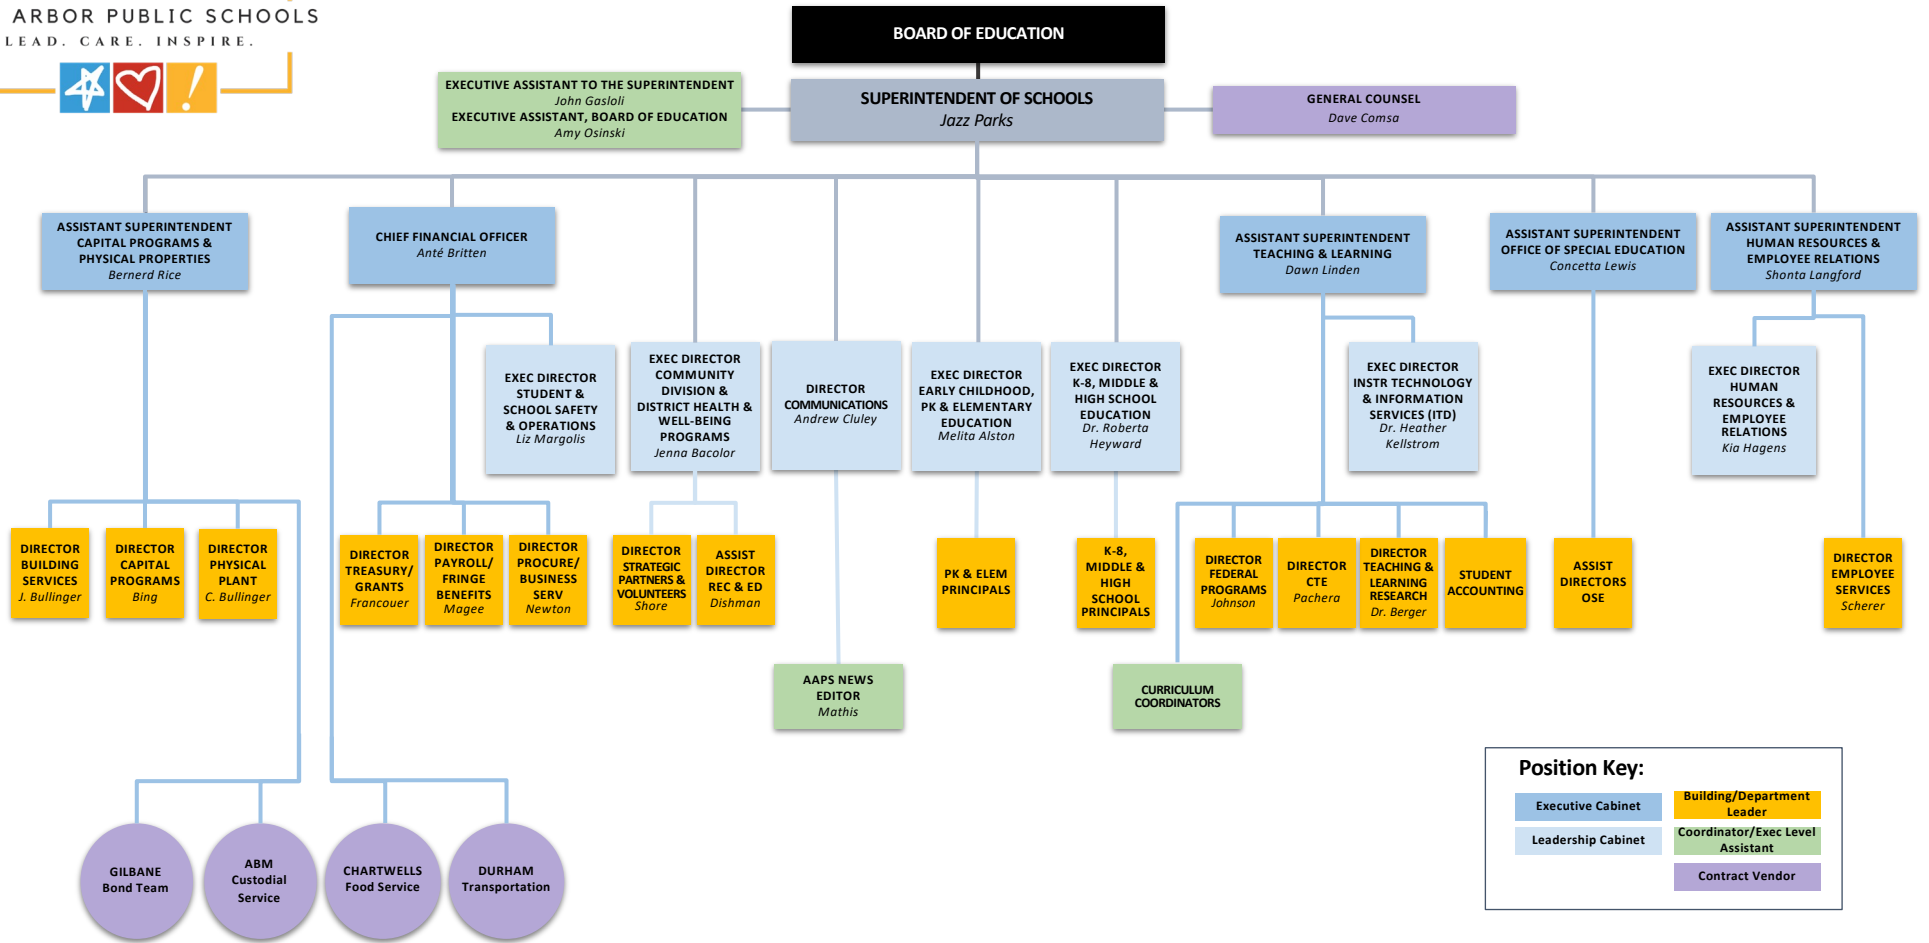

DISTRICT LEADERSHIP MAP

Position Key:

Executive Cabinet	Building/Department Leader
Leadership Cabinet	Coordinator/Exec Level Assistant
	Contract Vendor