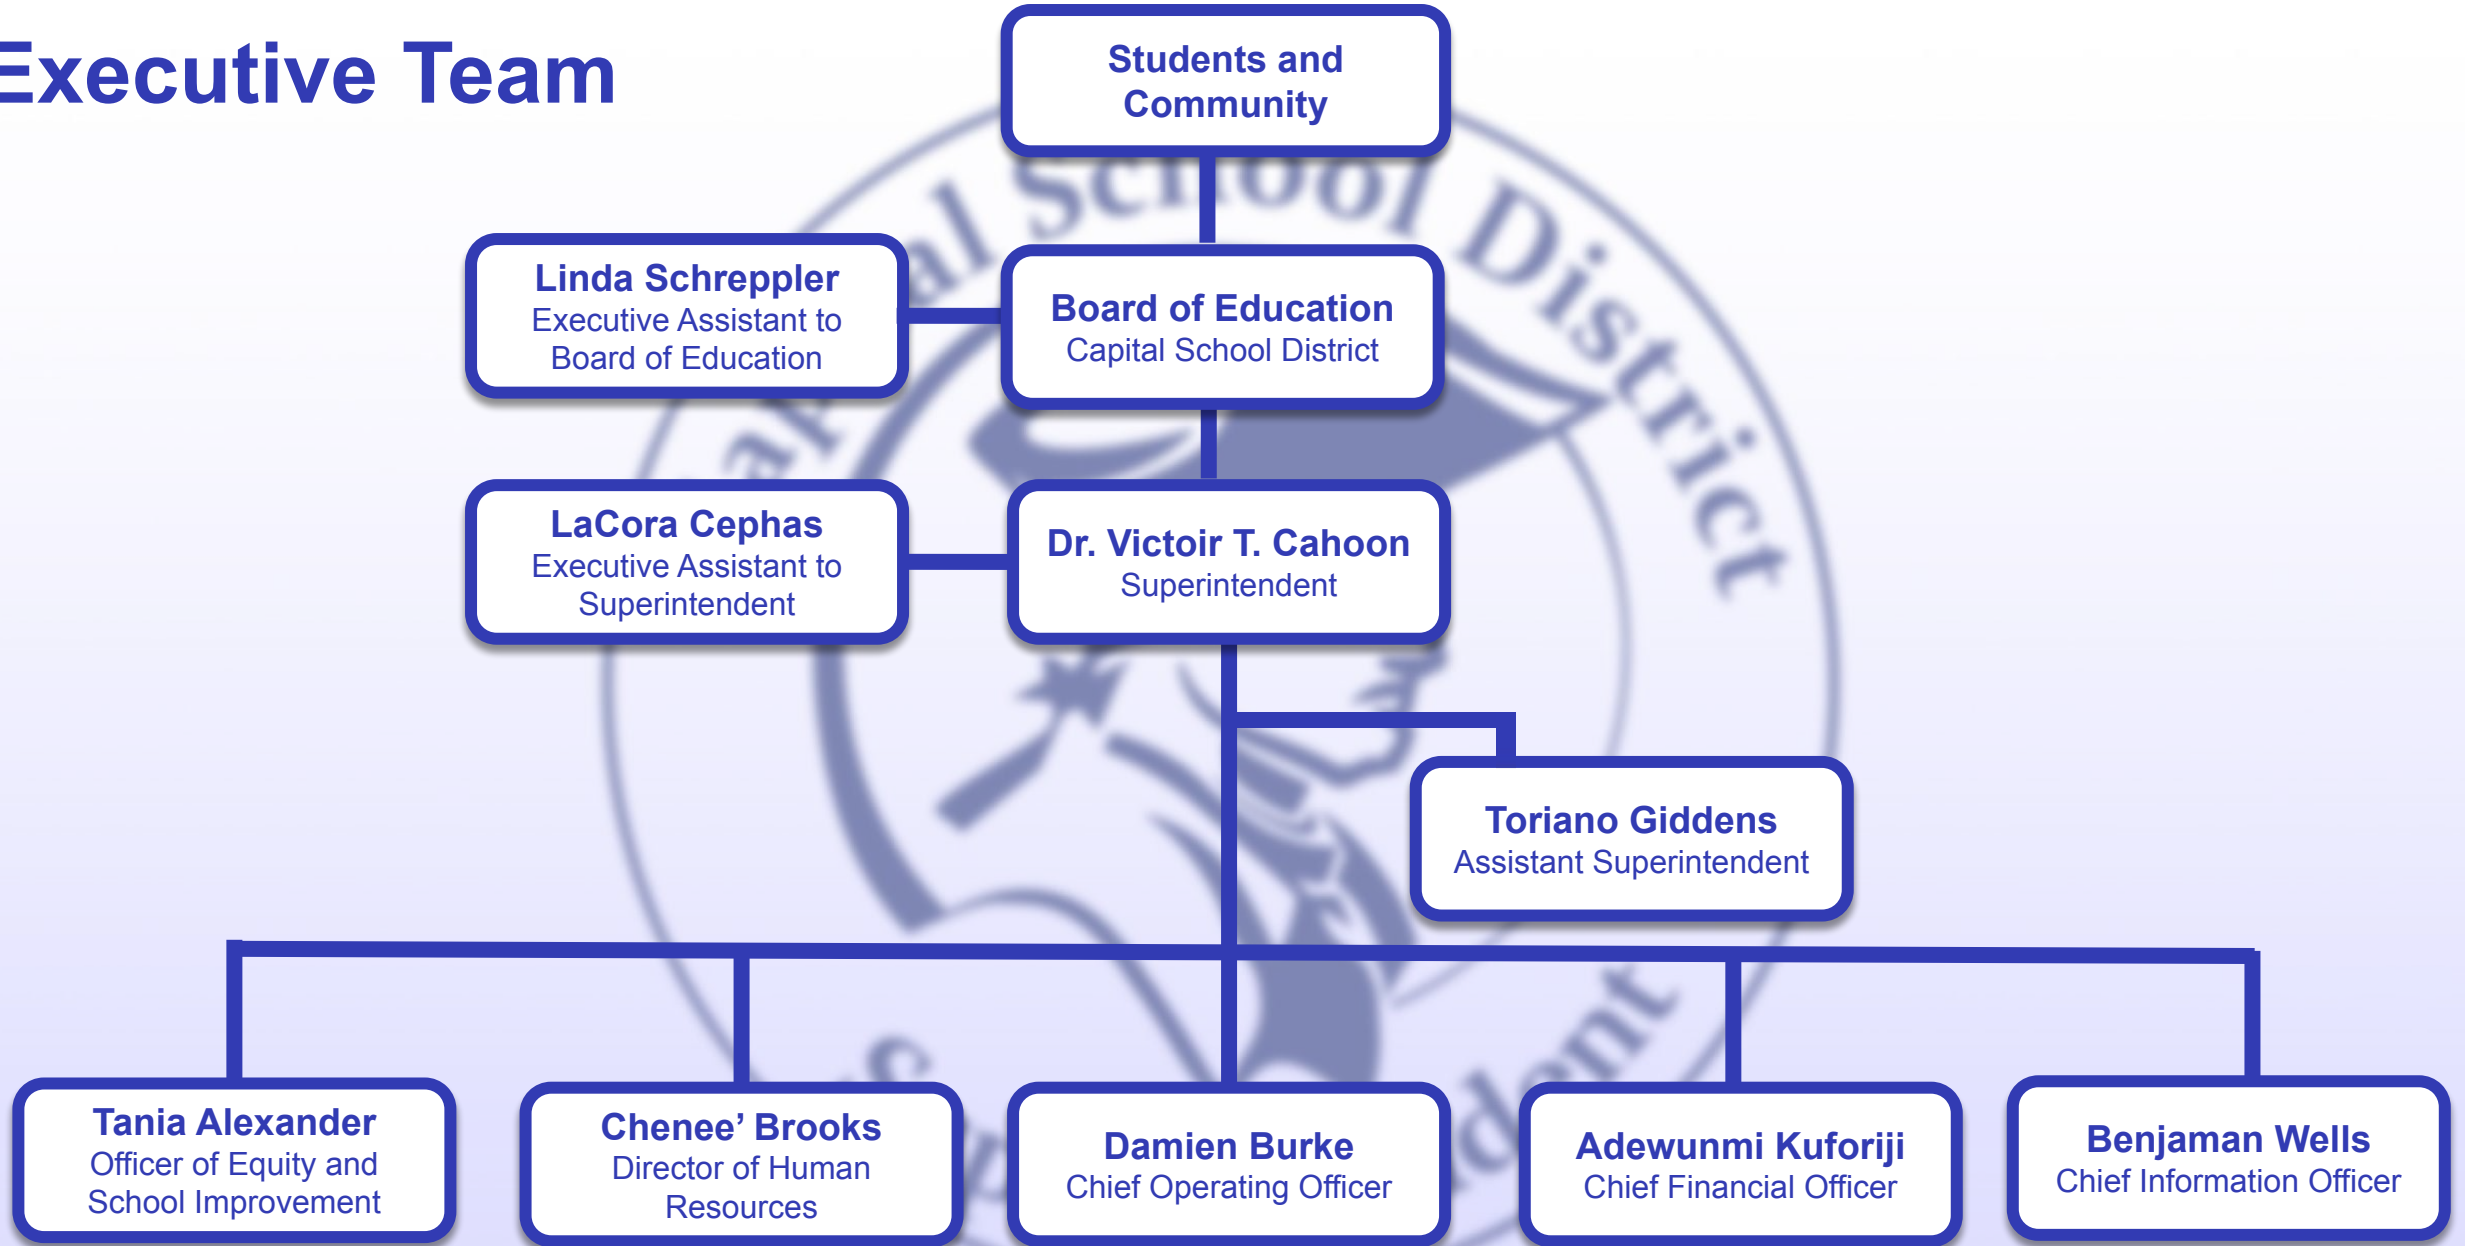

CAPITAL SCHOOL DISTRICT

Organizational Chart`

Executive Team

Assistant Superintendent

Office of Equity & School Improvement

Operations

Human Resources

Business Office