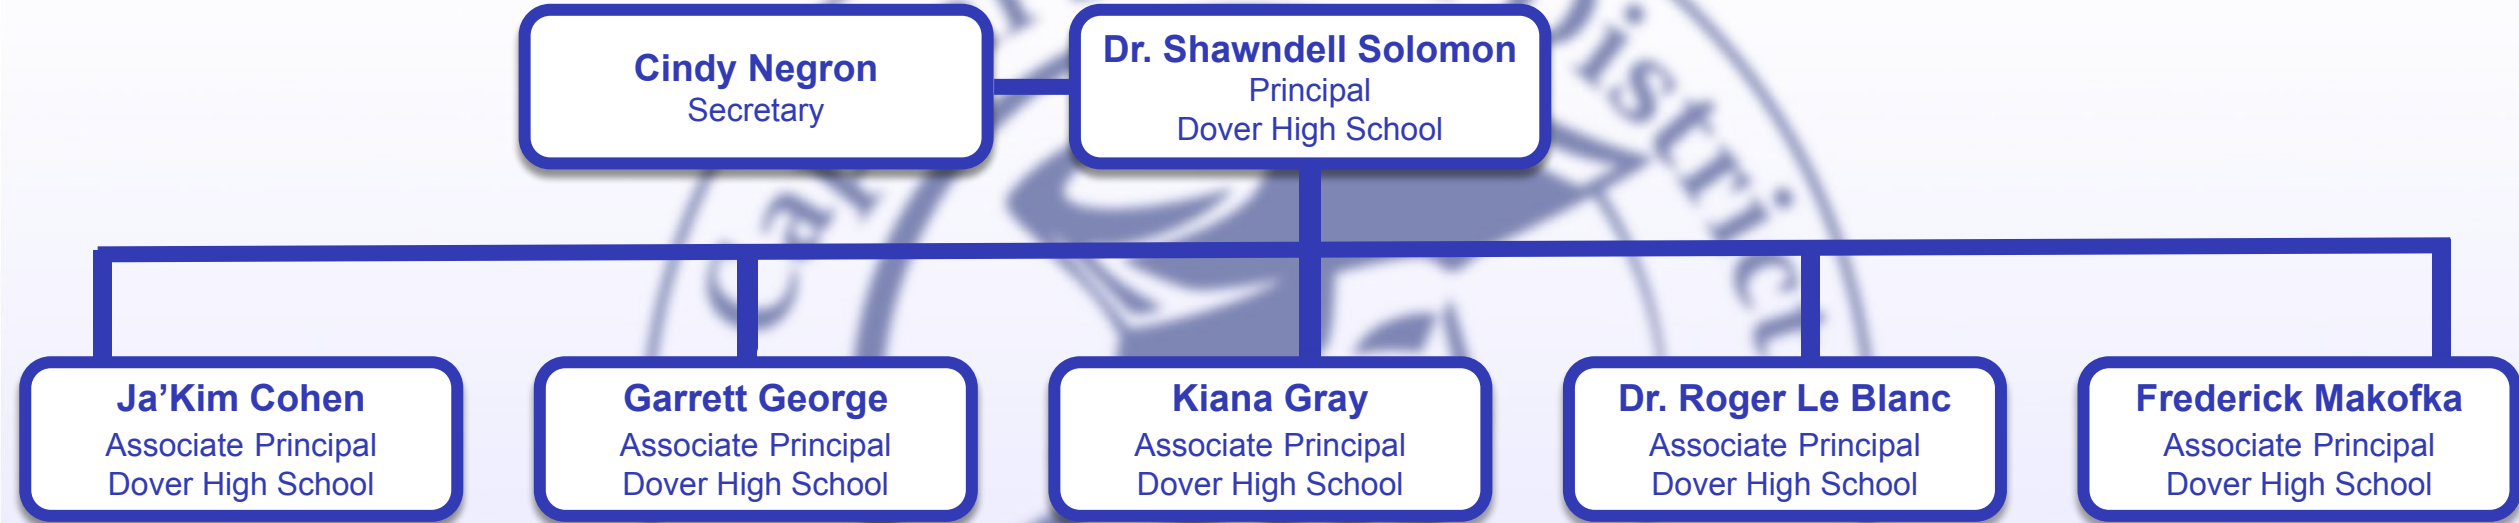

CAPITAL SCHOOL DISTRICT

Organizational Chart`

Executive Team

Assistant Superintendent

Office of Equity & School Improvement

Operations

Human Resources

Business Office

Office of Technology

Secondary Instruction

Elementary Instruction

Special Education

Dover High School

Middle School of Excellence

Middle School of Innovation

Central Elementary

North Dover Elementary

Karlee French
Secretary

Dr. Shani Benson
Principal
North Dover ES

South Dover Elementary

Booker T. Washington Elementary

Towne Point Elementary

Hartly Elementary School

Liz Spencer
Secretary

Dr. Jennifer Christman
Principal
Hartly ES

Fairview ECC

East Dover ECC