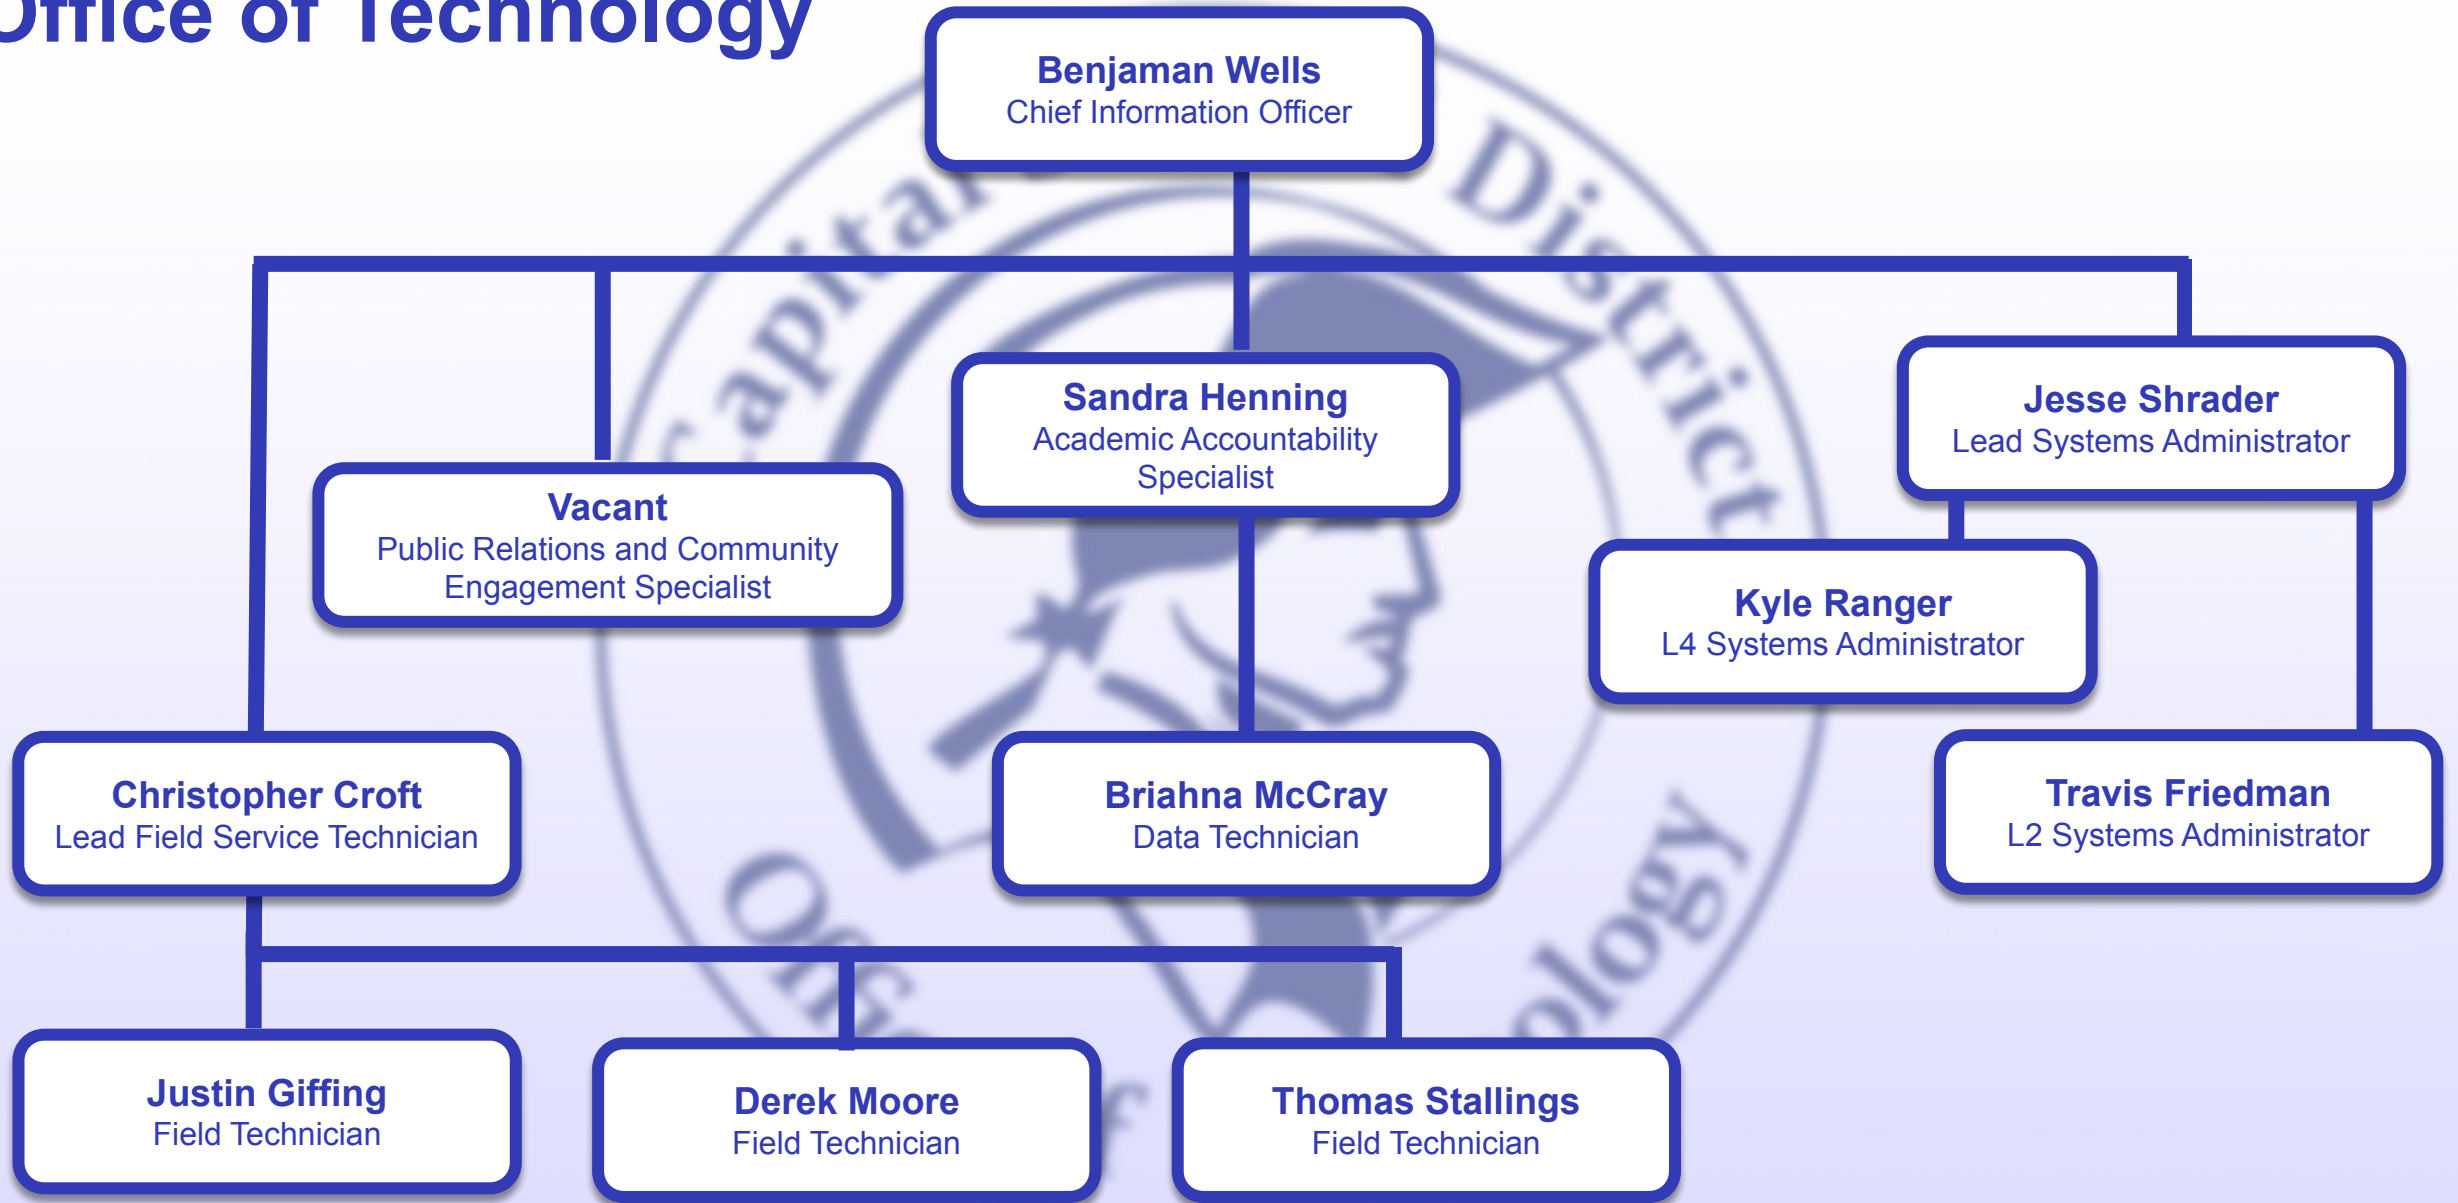

Office of Technology