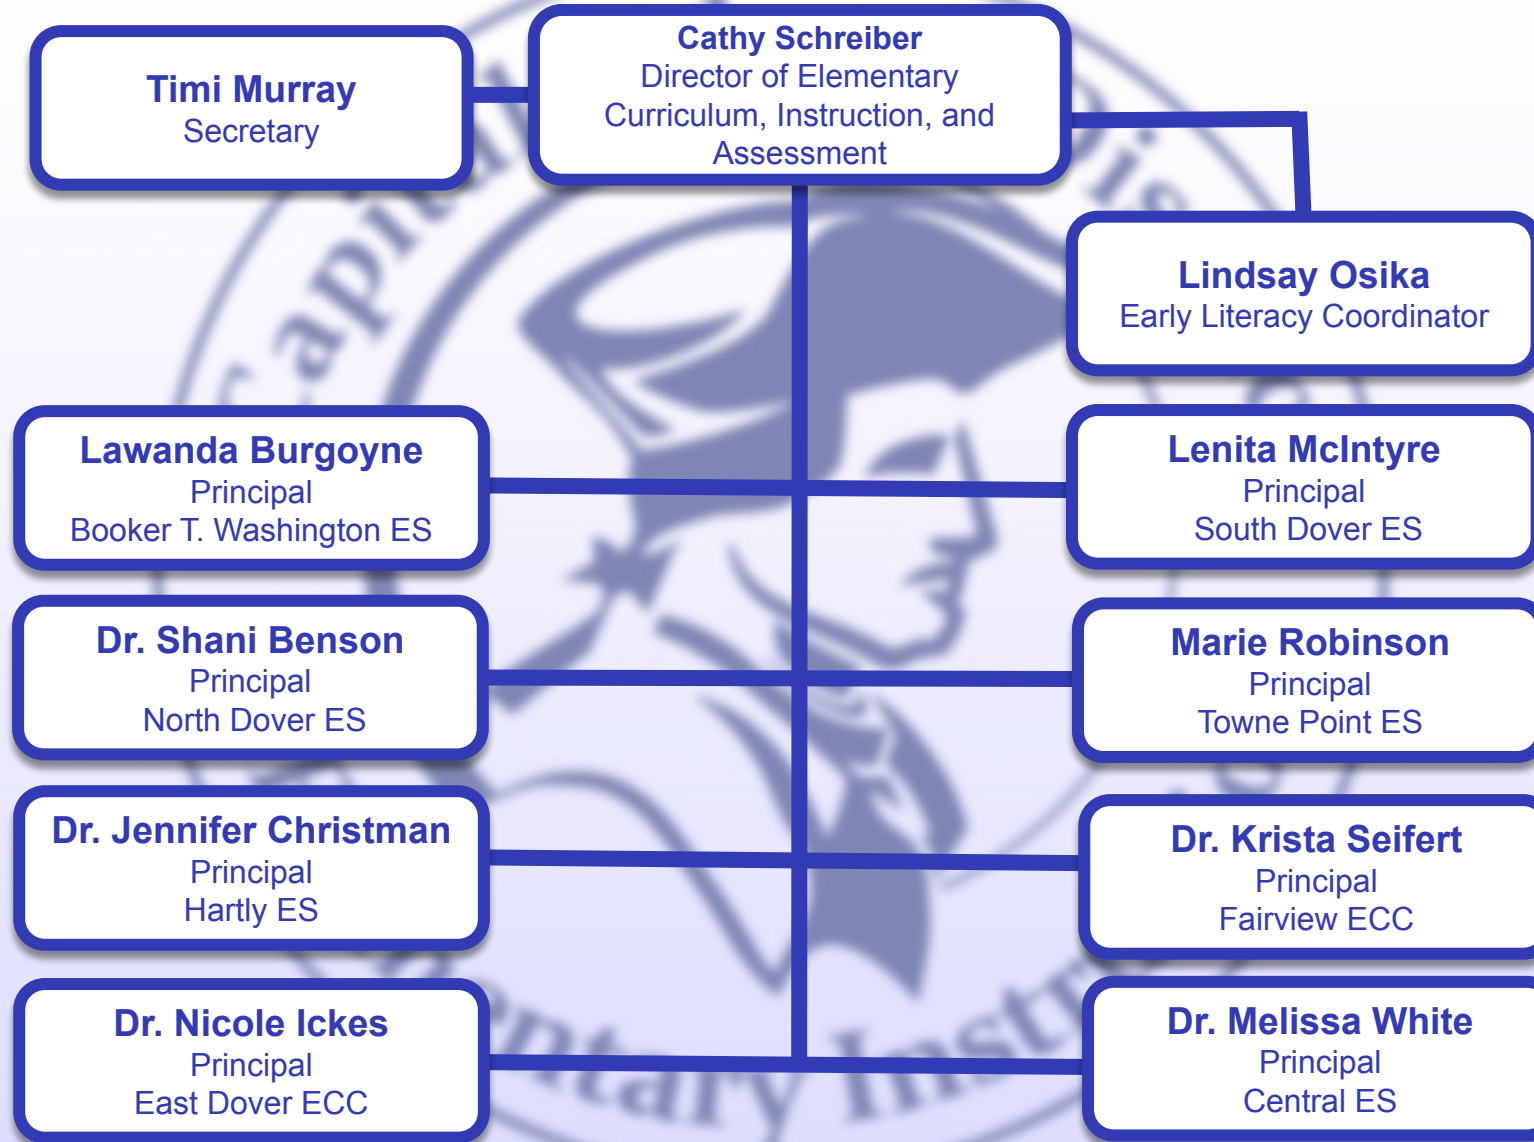

CAPITAL SCHOOL DISTRICT

Organizational Chart`

Executive Team

Assistant Superintendent

Office of Equity & School Improvement

Operations

Human Resources

Business Office

Office of Technology

Secondary Instruction

Elementary Instruction

Special Education

Dover High School

Middle School of Excellence

Middle School of Innovation

Central Elementary

North Dover Elementary

Karlee French
Secretary

Dr. Shani Benson
Principal
North Dover ES

South Dover Elementary

Booker T. Washington Elementary

Towne Point Elementary

Hartly Elementary School

Liz Spencer
Secretary

Dr. Jennifer Christman
Principal
Hartly ES

Fairview ECC

East Dover ECC