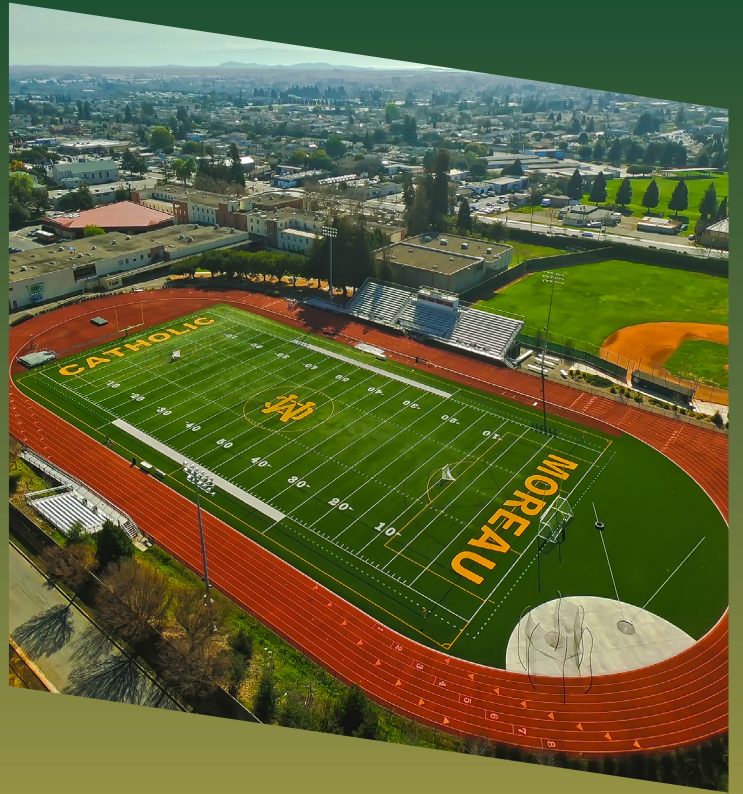

MOREAU CATHOLIC HIGH SCHOOL

27170 Mission Boulevard
Hayward, CA 94544-4135
510.881.4300
www.moreaucatholic.org