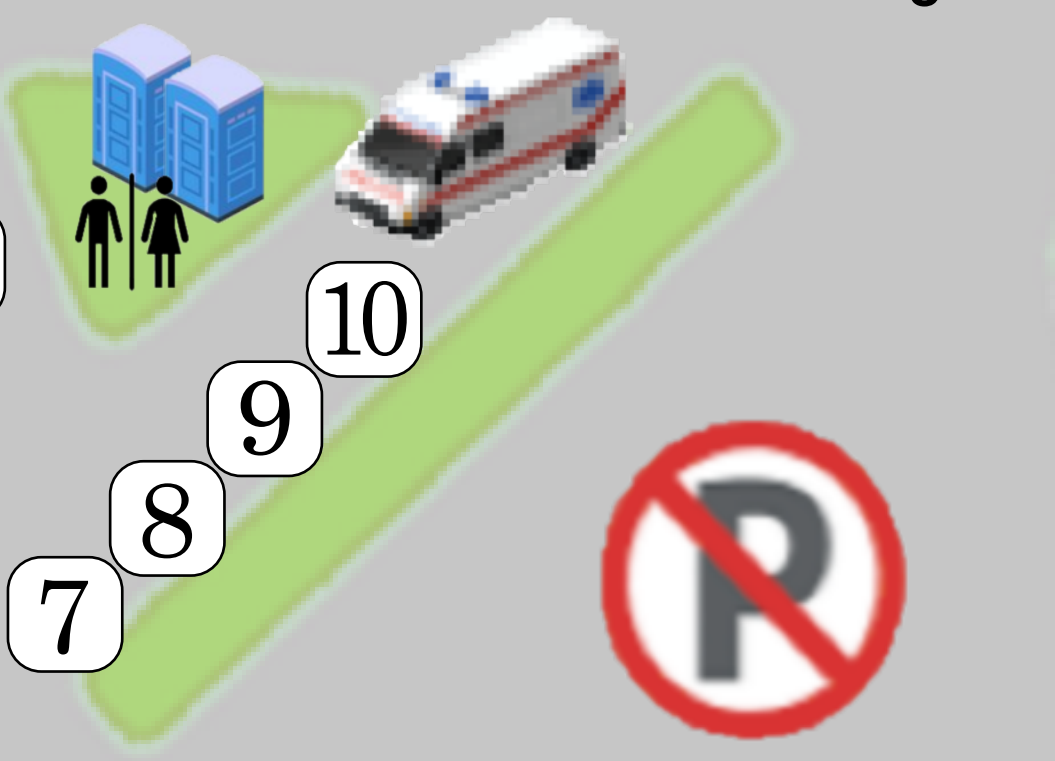

Maple St

Vendor Parking →

Parking for patrons of the plaza **ONLY**

Main St

Donation Drive-Thru

Nellie Mcknight Museum

Main St

68

One Way