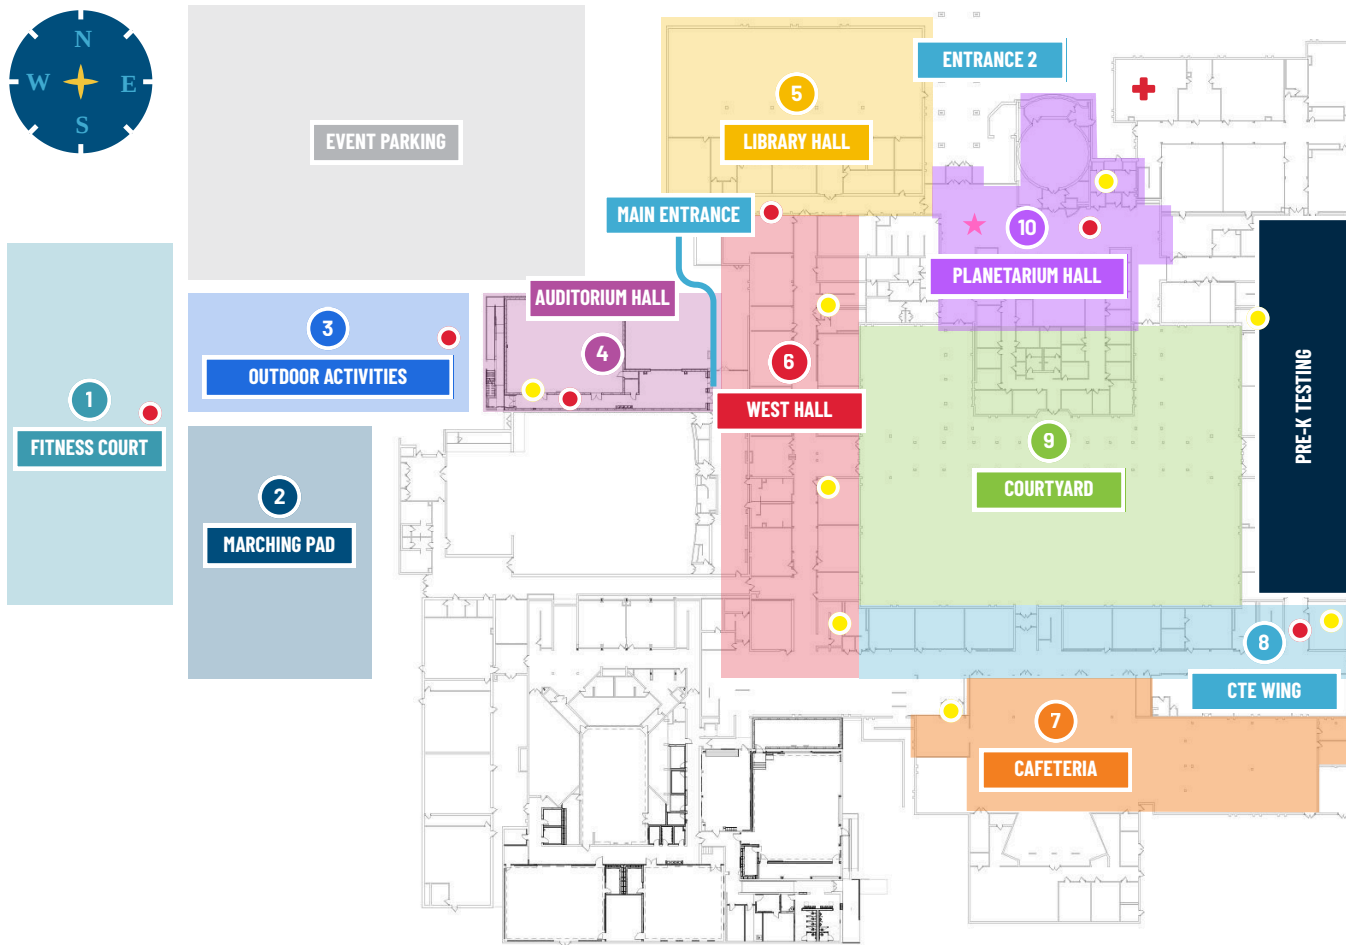

SCAN THE QR CODE FOR A DIGITAL VERSION OF THIS PROGRAM

KEY

- > Activity
- > CTE
- Entrance/Exit
- > Food
- Hydration Station
- > Irving ISD Highlights
- ✚ Immunizations
- ★ Prize Table
- Restrooms
- > Stroller Parking

VENDORS BY SECTION

1 FITNESS COURT

2 MARCHING PAD

3 OUTDOOR ACTIVITIES

4 AUDITORIUM HALL

5 LIBRARY HALL

6 WEST HALL

7 CAFETERIA