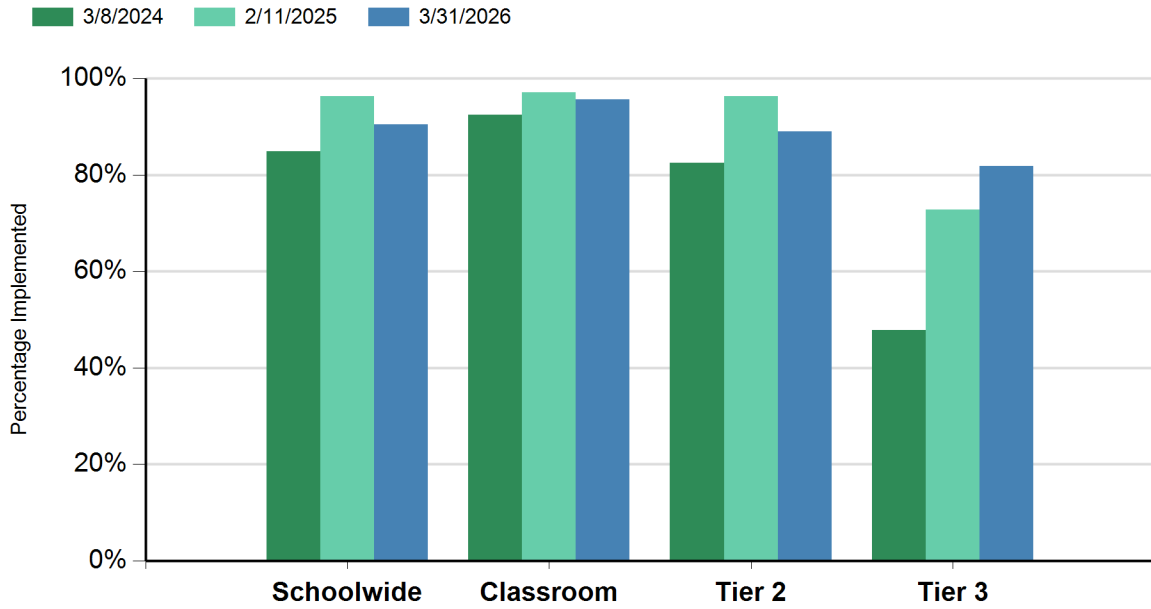

Kelley Elementary School
Rialto, California

**Self-Assessment Survey
Subscale Scores
School Years: 2023 - 2025**

Date Close	Schoolwide	Classroom	Tier 2
3/8/2024	85%	92%	82%
2/11/2025	96%	97%	96%
3/31/2026	90%	96%	89%