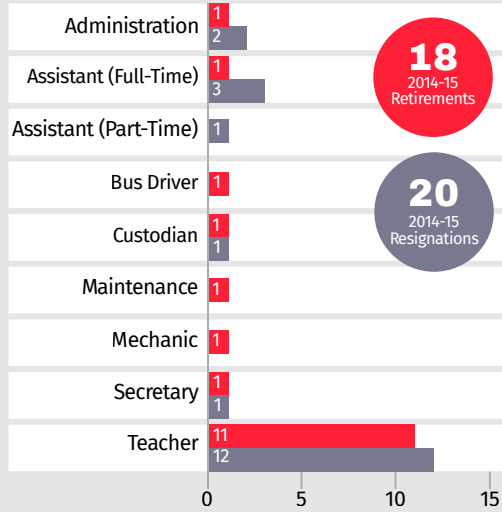

2014-15

● Retired ● Resigned