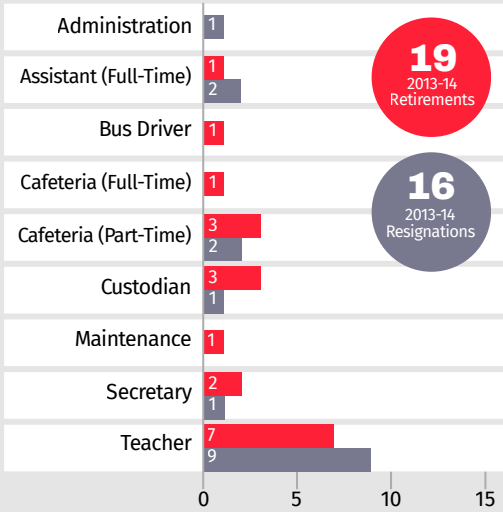

# UNDERSTANDING STAFF TRANSITIONS BY THE NUMBERS

The data shown below reflect 2013-14 to 2024-25

The school calendar year runs from July 1 through June 30.

## 2013-14

● Retired ● Resigned