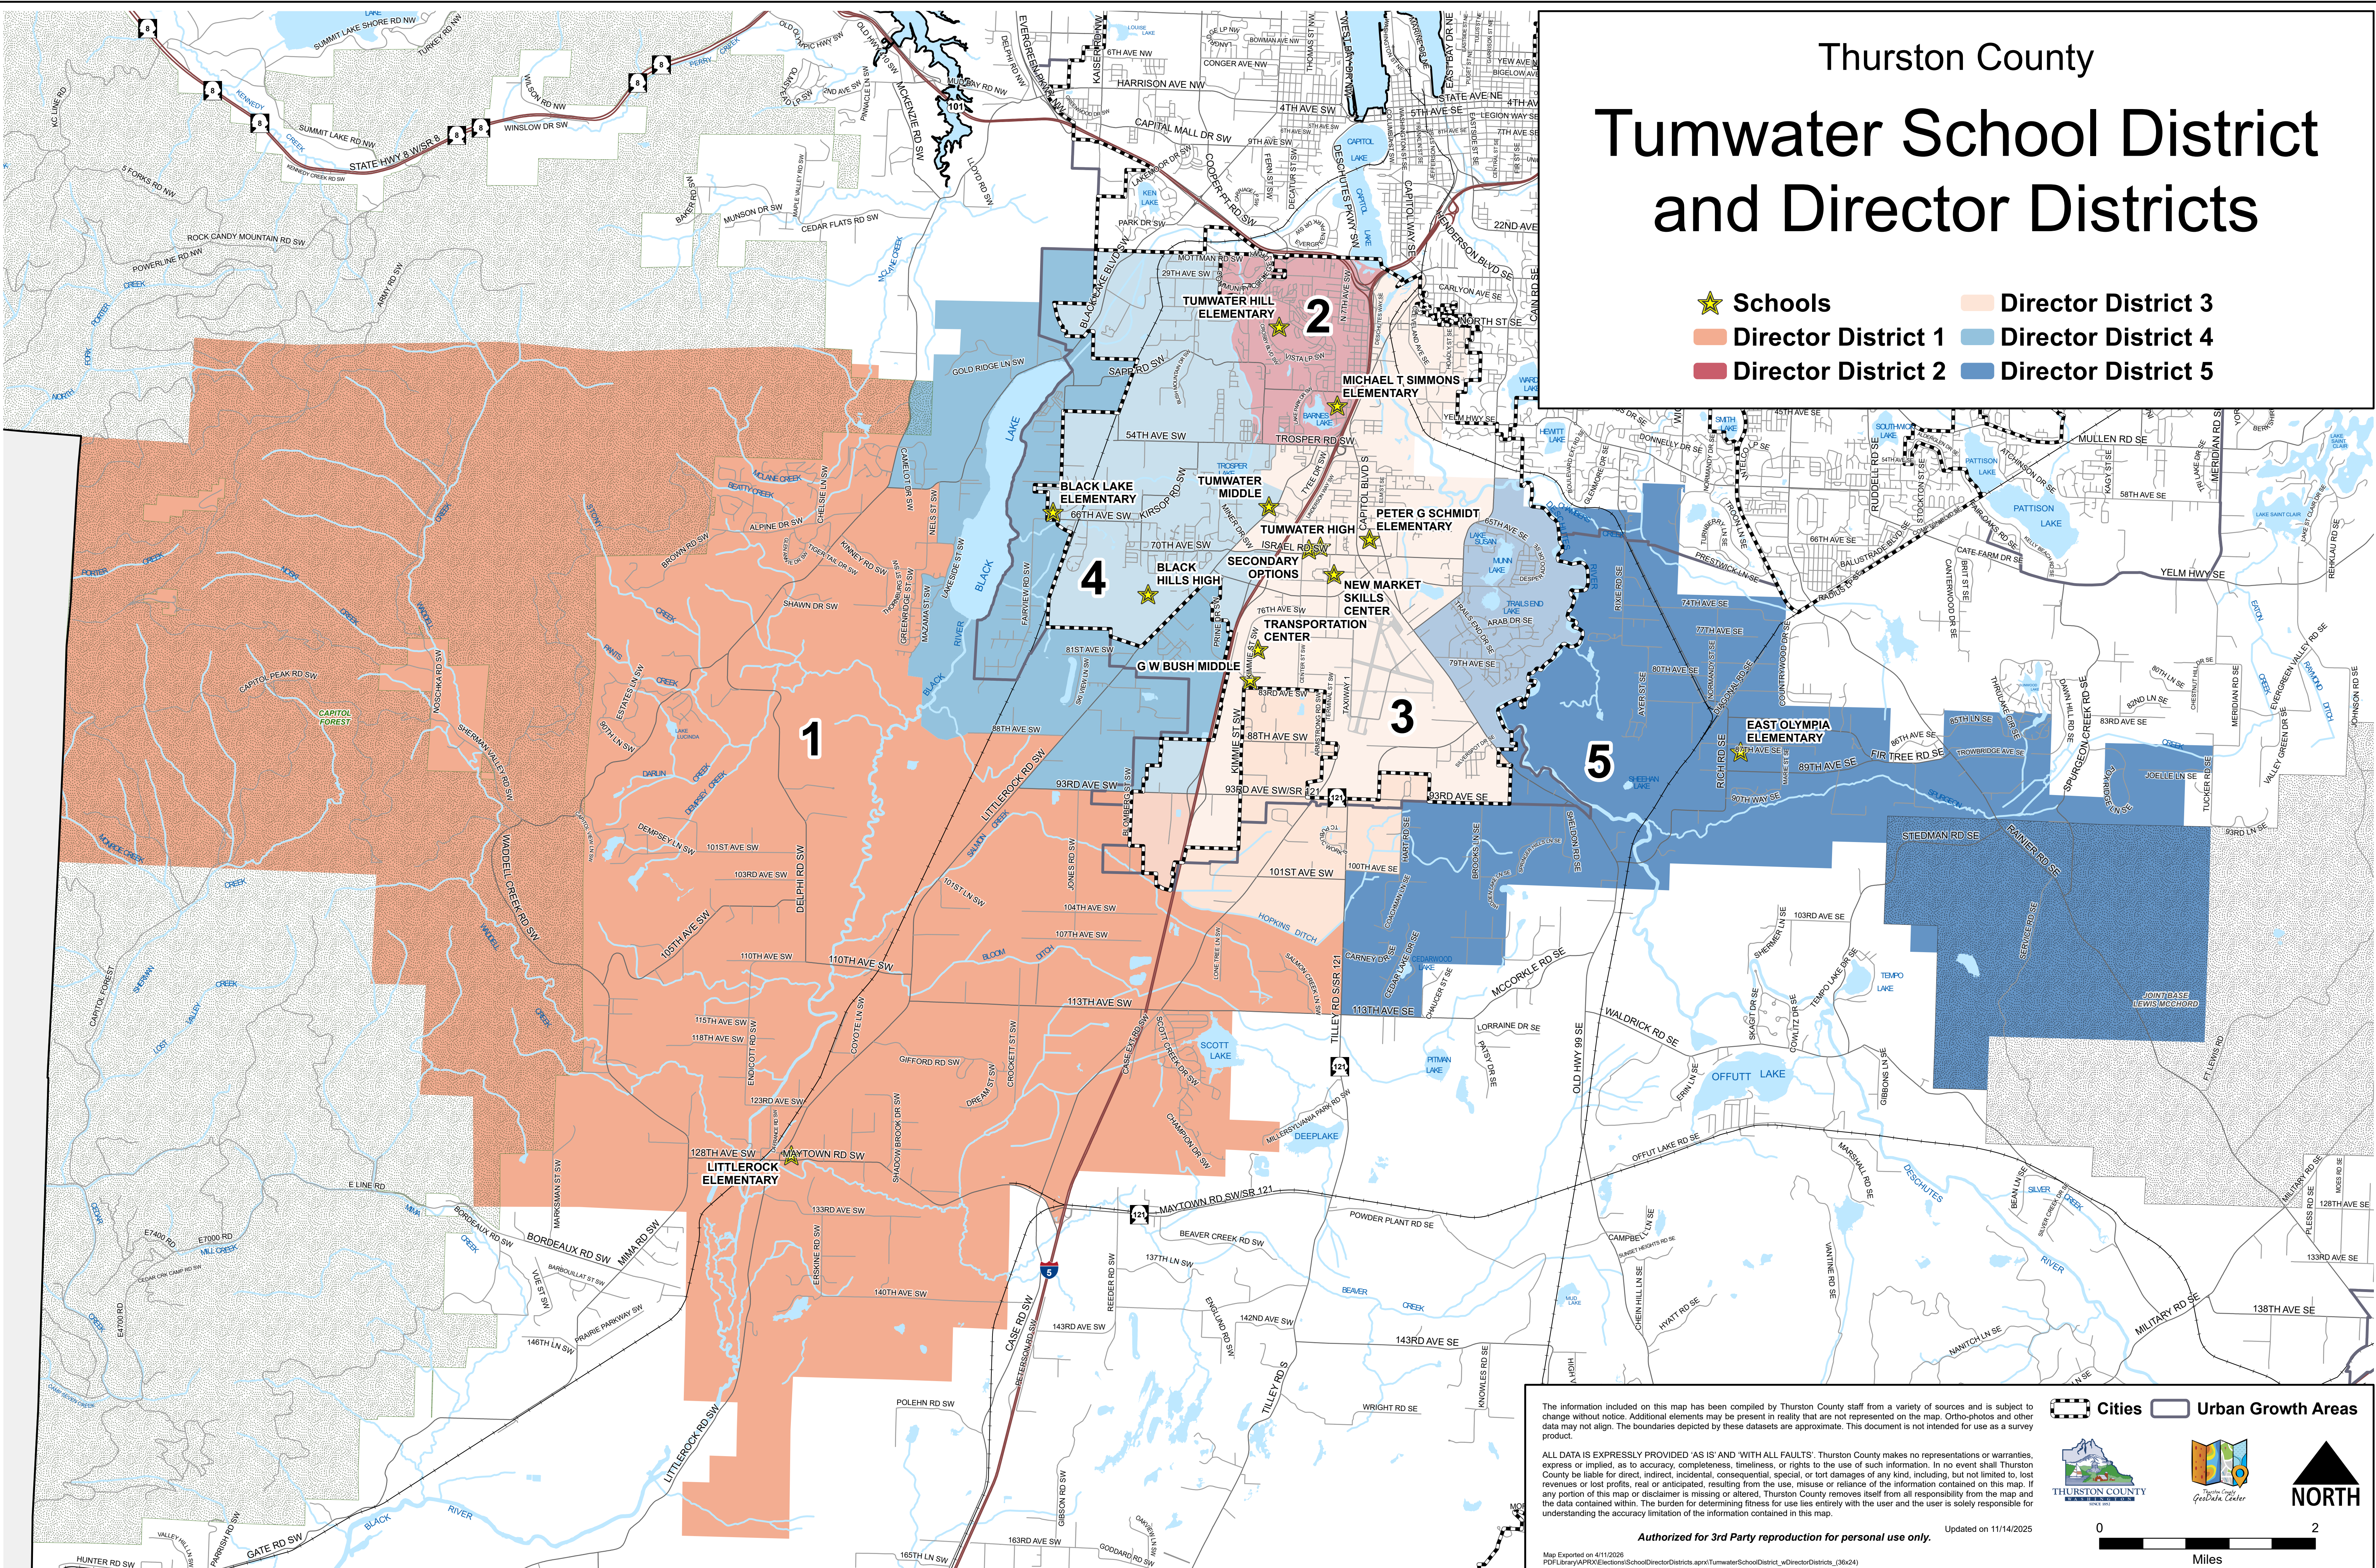

# Tumwater School District and Director Districts

- ★ Schools
- Director District 1
- Director District 2
- Director District 3
- Director District 4
- Director District 5

The information included on this map has been compiled by Thurston County staff from a variety of sources and is subject to change without notice. Additional elements may be present in reality that are not represented on the map. Ortho-photos and other data may not align. The boundaries depicted by these datasets are approximate. This document is not intended for use as a survey product.

ALL DATA IS EXPRESSLY PROVIDED 'AS IS' AND 'WITH ALL FAULTS'. Thurston County makes no representations or warranties, express or implied, as to accuracy, completeness, timeliness, or rights to the use of such information. In no event shall Thurston County be liable for direct, indirect, incidental, consequential, special, or tort damages of any kind, including, but not limited to, lost revenues or lost profits, real or anticipated, resulting from the use, misuse or reliance of the information contained on this map. If any portion of this map or disclaimer is missing or altered, Thurston County removes itself from all responsibility from the map and the data contained within. The burden for determining fitness for use lies entirely with the user and the user is solely responsible for understanding the accuracy limitation of the information contained in this map.

Cities
 Urban Growth Areas

THURSTON COUNTY
 Geographic Center

NORTH

0 2 Miles